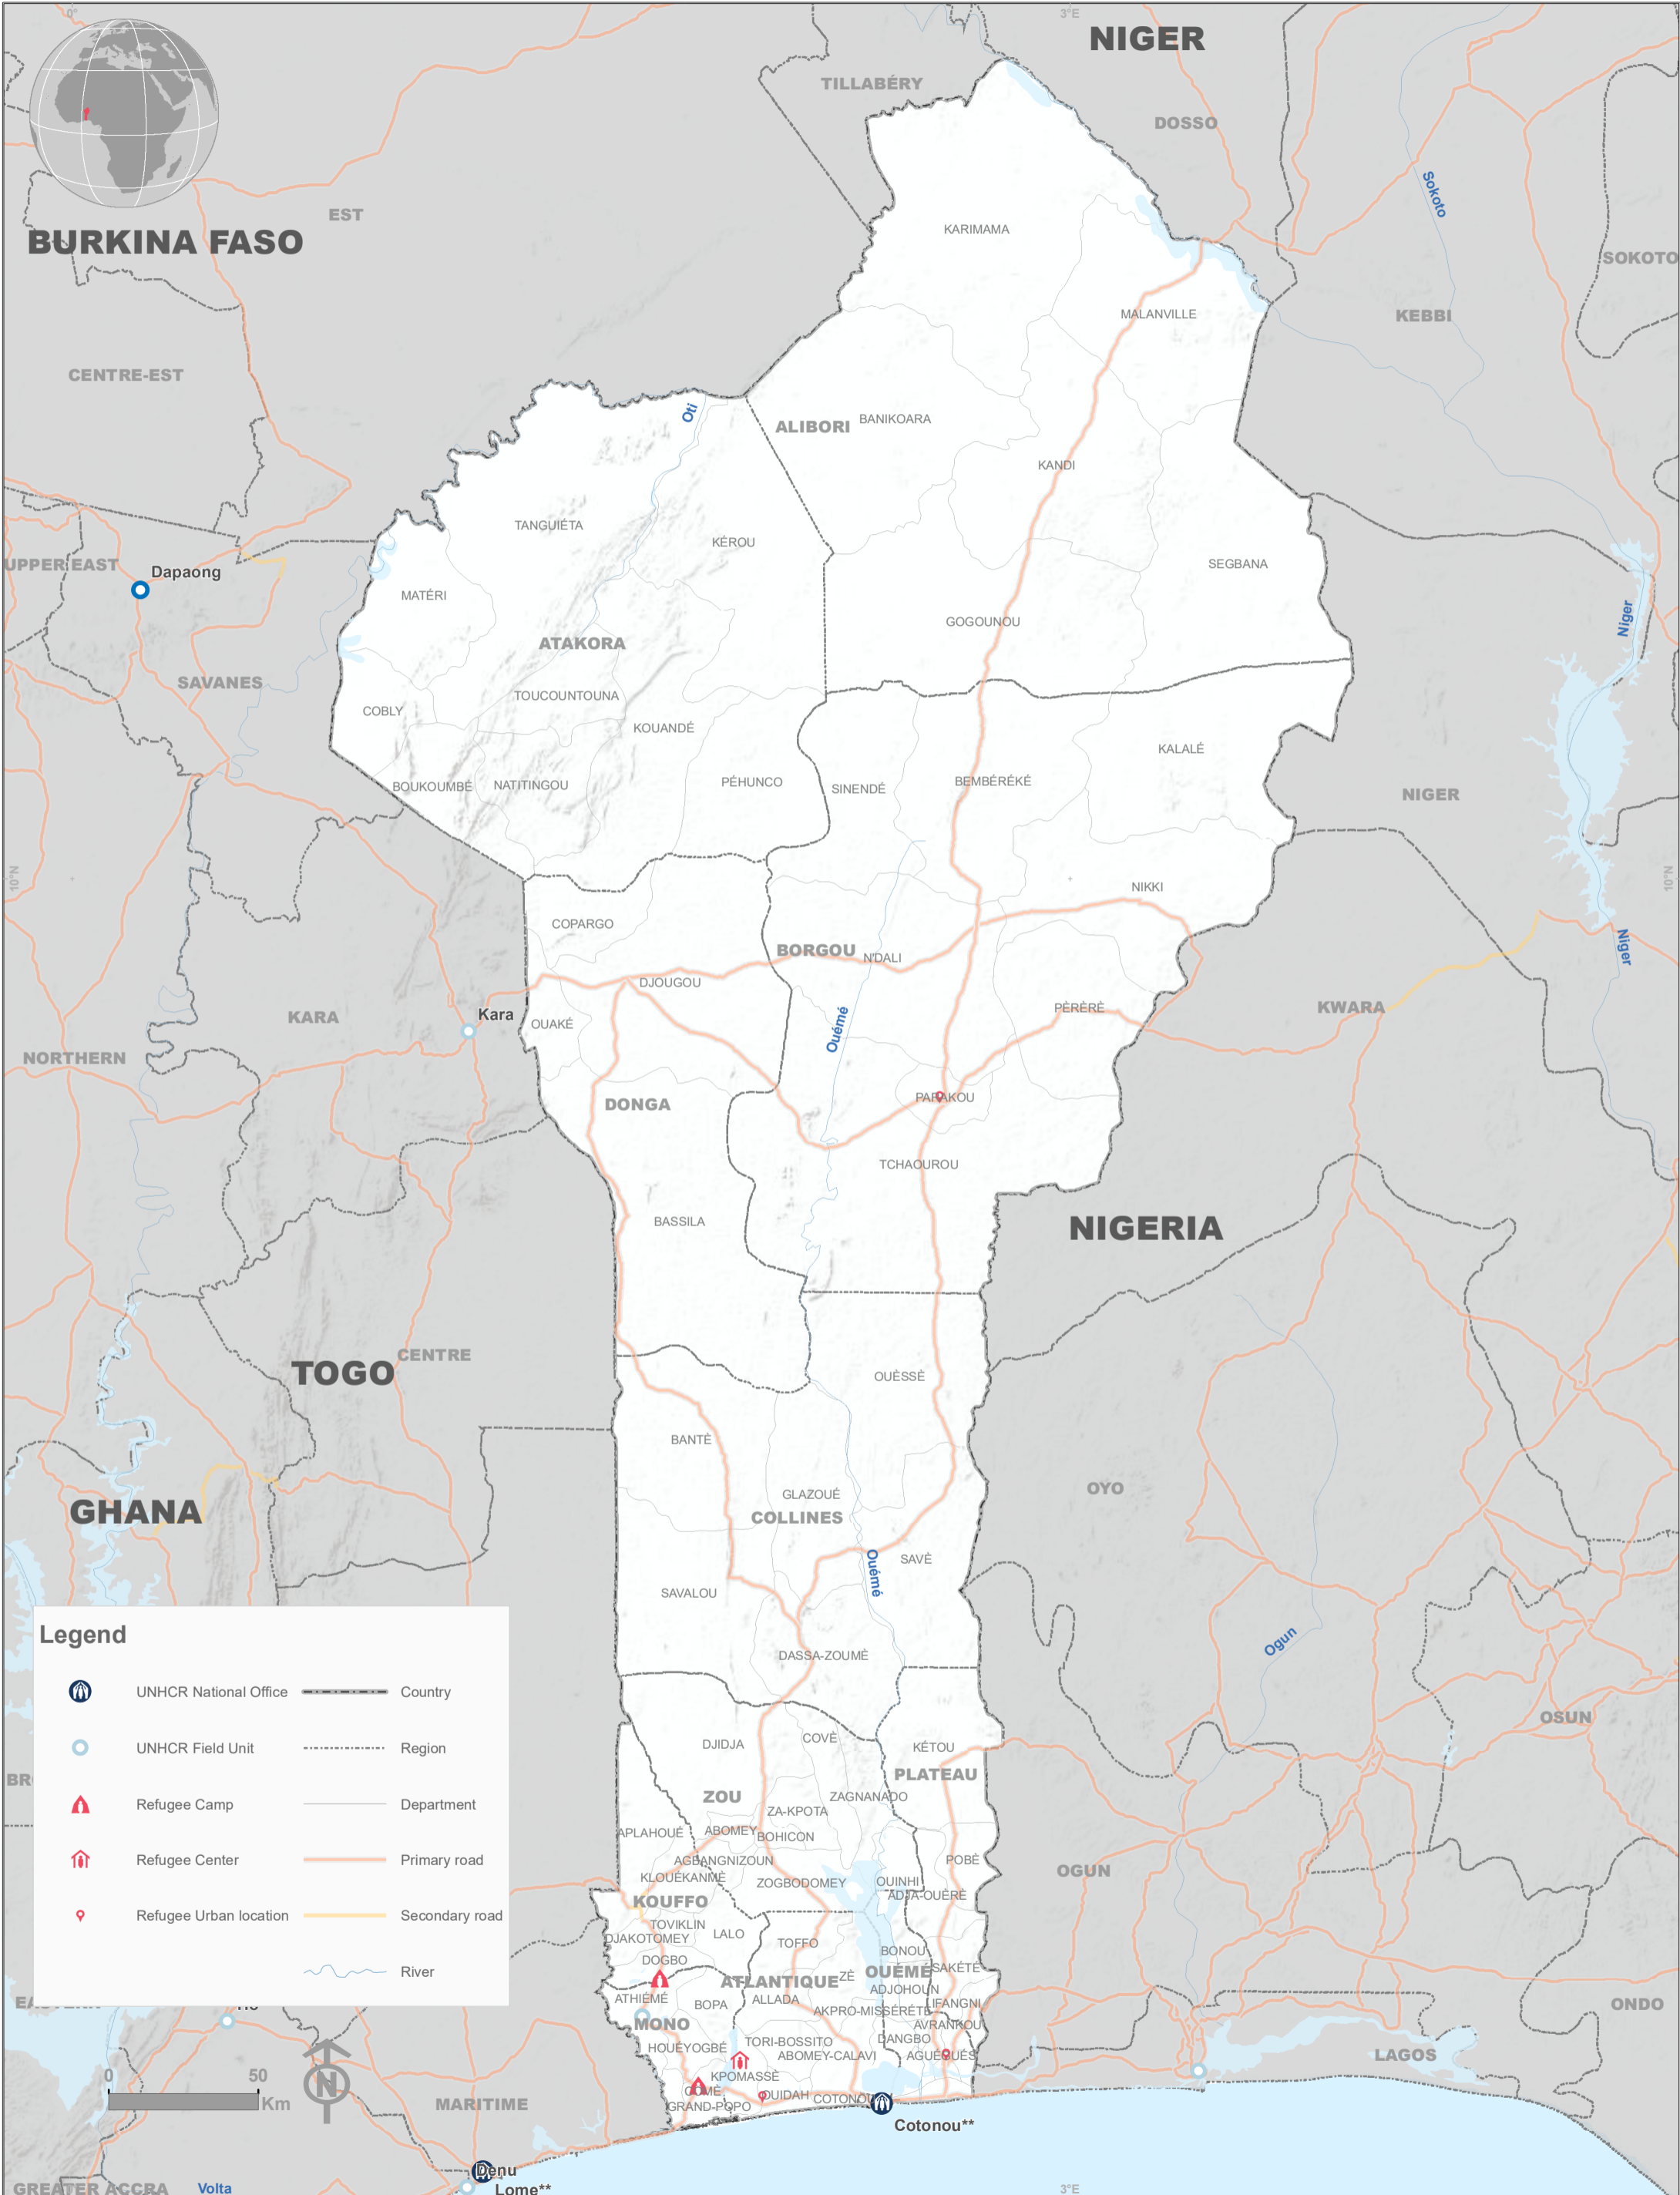

Benin Administrative Map

Legend

-  UNHCR National Office
-  UNHCR Field Unit
-  Refugee Camp
-  Refugee Center
-  Refugee Urban location
-  Country
-  Region
-  Department
-  Primary road
-  Secondary road
-  River