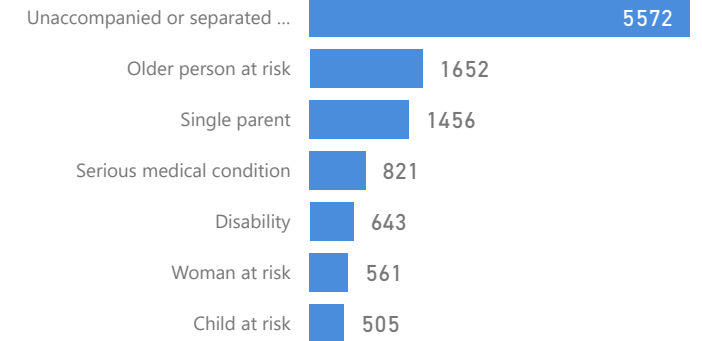

Uganda - Refugee Statistics February 2022 - Imvepi

Total Population
73,530

Total Refugees
73,520

Total Households
20,714

Total Asylum-Seekers
10

Women and Children
82 %
60,077

Female
52 %
38,293

Elderly
3 %
2,267

Youth 15-24
24 %
17,577

Zones

Level3	HHs	Individuals
Zone I	9,216	31,818
Zone li	7,382	27,782
Zone lii	3,284	11,867
Zone Iv	759	1,934
Zone V	1	6
Zone Vi	1	1

Country of Origin	Total
South Sudan	71,545
Democratic Republic of the Congo	1,956
Sudan	23
Central African Republic	1
Chad	1
Ethiopia	1
Rwanda	1
Senegal	1
United Republic of Tanzania	1

Age & Gender Breakdown

Specific Needs - Top 7

New Registration by Month

Occupation - Top 5

* Age is between 18 - 59 years for Occupation

Assistance Status