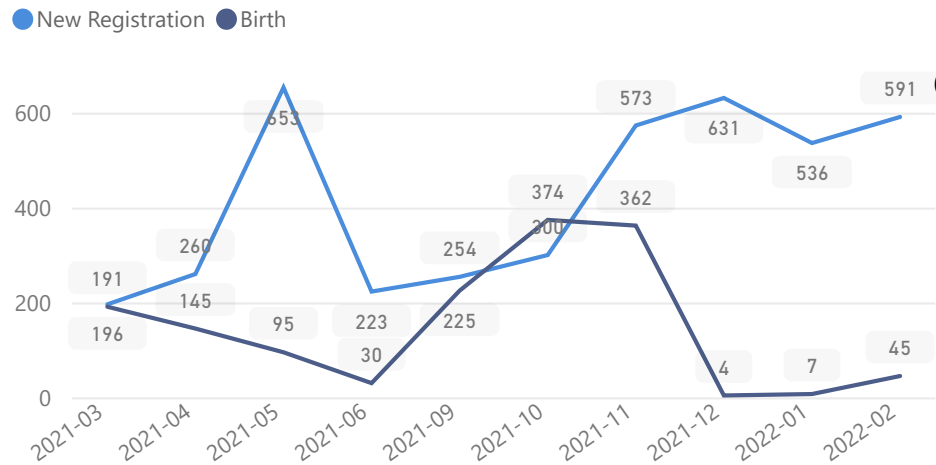

Uganda - Refugee Statistics February 2022 - Imvepi

Total Population
73,530

Total Refugees
73,520

Total Households
20,714

Total Asylum-Seekers
10

Women and Children
82 %
60,077

Female
52 %
38,293

Elderly
3 %
2,267

Youth 15-24
24 %
17,577

Zones

Level3	HHs	Individuals
Zone I	9,216	31,818
Zone li	7,382	27,782
Zone lii	3,284	11,867
Zone Iv	759	1,934
Zone V	1	6
Zone Vi	1	1

Country of Origin	Total
South Sudan	71,545
Democratic Republic of the Congo	1,956
Sudan	23
Central African Republic	1
Chad	1
Ethiopia	1
Rwanda	1
Senegal	1
United Republic of Tanzania	1

Age & Gender Breakdown

Specific Needs - Top 7

New Registration by Month

Occupation - Top 5

* Age is between 18 - 59 years for Occupation

Assistance Status