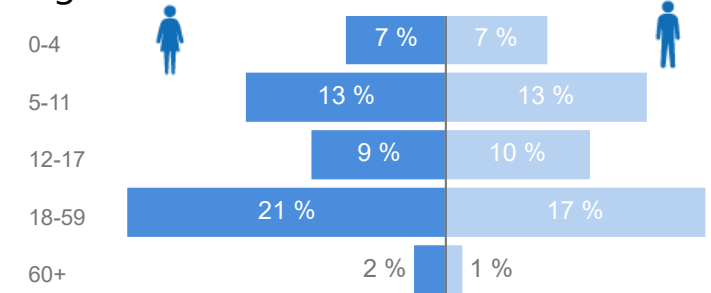

Uganda - Refugee Statistics February 2022 - Imvepi

Total Population
73,530

Total Refugees
73,520

Total Households
20,714

Total Asylum-Seekers
10

Women and Children
82 %
60,077

Female
52 %
38,293

Elderly
3 %
2,267

Youth 15-24
24 %
17,577

Zones

Level3	HHs	Individuals
Zone I	9,216	31,818
Zone li	7,382	27,782
Zone lii	3,284	11,867
Zone Iv	759	1,934
Zone V	1	6
Zone Vi	1	1

Country of Origin	Total
South Sudan	71,545
Democratic Republic of the Congo	1,956
Sudan	23
Central African Republic	1
Chad	1
Ethiopia	1
Rwanda	1
Senegal	1
United Republic of Tanzania	1

Age & Gender Breakdown

Specific Needs - Top 7

New Registration by Month

Occupation - Top 5

* Age is between 18 - 59 years for Occupation

Assistance Status