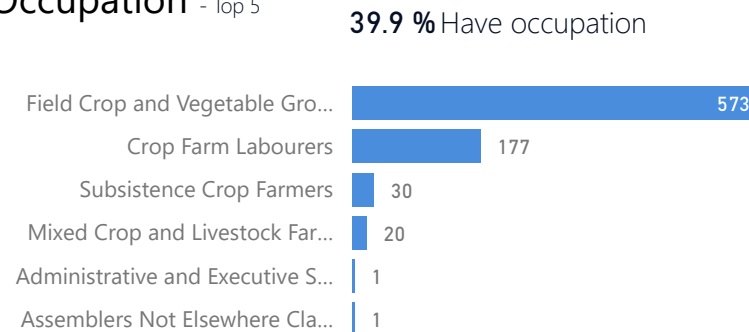

Uganda - Refugee Statistics February 2022 - Lobule

Total Population
5,623

Total Refugees
5,622

Total Households
928

Total Asylum-Seekers
1

Zones

Level3	HHs	Individuals
Zone B	473	2,949
Zone A	454	2,673
Zone I	1	1

Age & Gender Breakdown

Women and Children
85 %
4,801

Female
53 %
2,970

Elderly
3 %
165

Youth 15-24
27 %
1,517

Specific Needs

- Top 7

Country of Origin

Country of Origin	Total
Democratic Republic of the Congo	5,616
South Sudan	6
Somalia	1

New Registration by Month

Occupation - Top 5

* Age is between 18 - 59 years for Occupation

Assistance Status