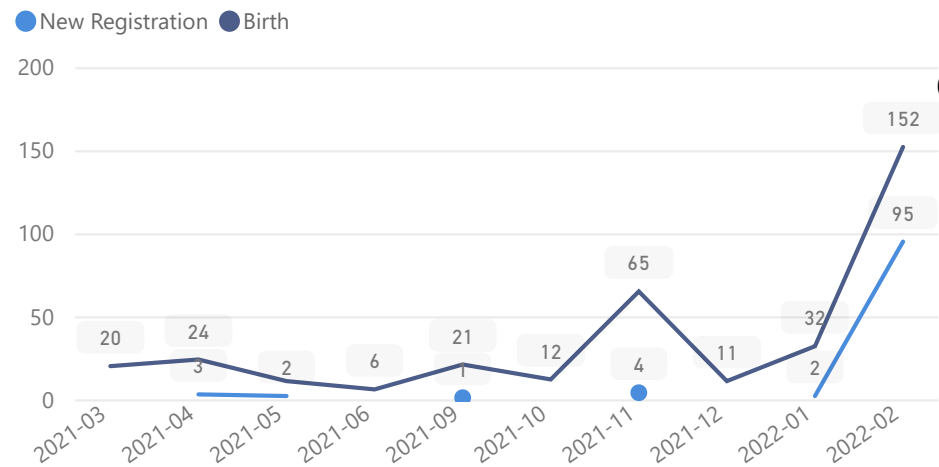

Uganda - Refugee Statistics February 2022 - Lobule

Total Population
5,623

Total Refugees
5,622

Total Households
928

Total Asylum-Seekers
1

Zones

Level3	HHs	Individuals
Zone B	473	2,949
Zone A	454	2,673
Zone I	1	1

Age & Gender Breakdown

Women and Children
85 %
4,801

Female
53 %
2,970

Elderly
3 %
165

Youth 15-24
27 %
1,517

Specific Needs

- Top 7

Country of Origin

Country of Origin	Total
Democratic Republic of the Congo	5,616
South Sudan	6
Somalia	1

New Registration by Month

Occupation - Top 5

* Age is between 18 - 59 years for Occupation

Assistance Status