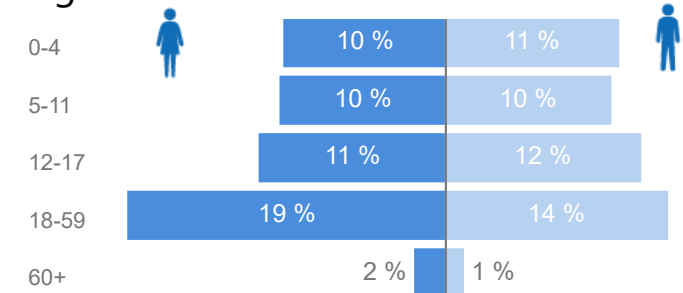

Uganda - Refugee Statistics February 2022 - Lobule

Total Population
5,623

Total Refugees
5,622

Total Households
928

Total Asylum-Seekers
1

Zones

Level3	HHs	Individuals
Zone B	473	2,949
Zone A	454	2,673
Zone I	1	1

Age & Gender Breakdown

Women and Children
85 %
4,801

Female
53 %
2,970

Elderly
3 %
165

Youth 15-24
27 %
1,517

Specific Needs

- Top 7

Country of Origin

Country of Origin	Total
Democratic Republic of the Congo	5,616
South Sudan	6
Somalia	1

New Registration by Month

Occupation - Top 5

* Age is between 18 - 59 years for Occupation

Assistance Status