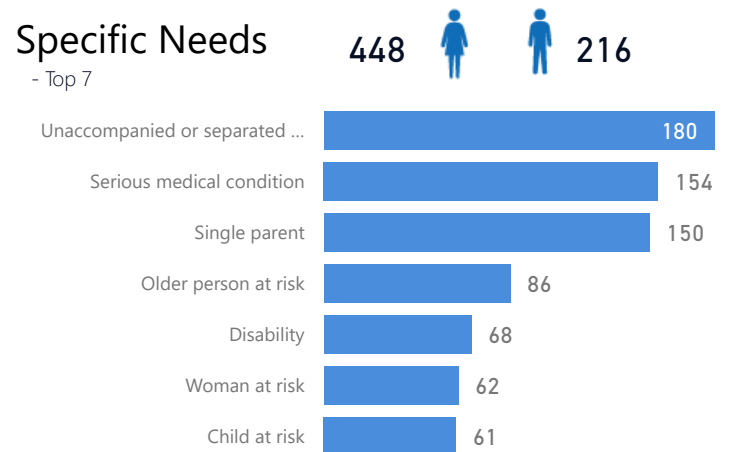

Uganda - Refugee Statistics February 2022 - Lobule

Total Population
5,623

Total Refugees
5,622

Total Households
928

Total Asylum-Seekers
1

Zones

Level3	HHs	Individuals
Zone B	473	2,949
Zone A	454	2,673
Zone I	1	1

Age & Gender Breakdown

Women and Children
85 %
4,801

Female
53 %
2,970

Elderly
3 %
165

Youth 15-24
27 %
1,517

Specific Needs

- Top 7

Country of Origin

Country of Origin	Total
Democratic Republic of the Congo	5,616
South Sudan	6
Somalia	1

New Registration by Month

Occupation - Top 5

* Age is between 18 - 59 years for Occupation

Assistance Status