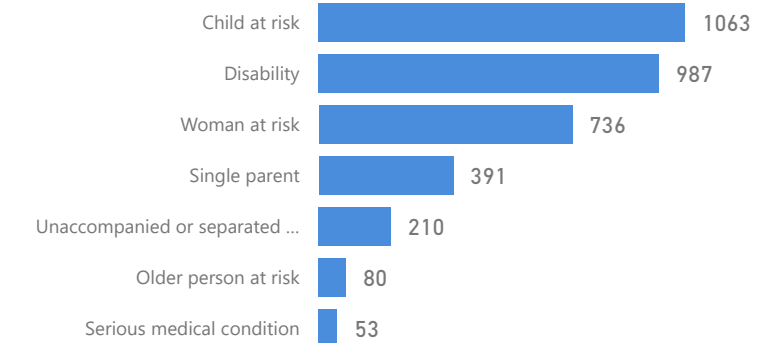

Female  
**52 %**  
3,946

Elderly  
**3 %**  
244

Youth 15-24  
**21 %**  
1,610

## Zones

Level3	HHs	Individuals
Kifunjo	546	2,244
Michinga	451	2,001
Busheka	445	1,950
Rurongo	190	902
Kazinga	134	537
Isingiro	1	6
Makindye Division	2	6
Rubondo	1	6
Oruchinga	1	2

Country of Origin	Total
Democratic Republic of the Congo	3,948
Rwanda	1,952
Burundi	1,716

## Age & Gender Breakdown

## Specific Needs - Top 7