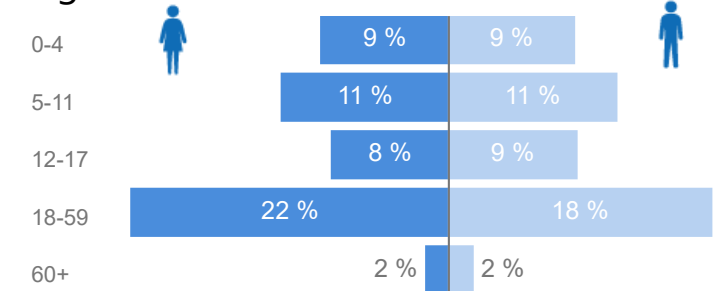

# Uganda - Refugee Statistics February 2022 - Oruchinga

Total Population  
**7,654**

Total Refugees  
**7,654**

Total Households  
**1,771**

Total Asylum-Seekers  
**0**

Women and Children  
**80 %**  
6,152

Female  
**52 %**  
3,946

Elderly  
**3 %**  
244

Youth 15-24  
**21 %**  
1,610

## Age & Gender Breakdown

## Occupation - Top 5

\* Age is between 18 - 59 years for Occupation