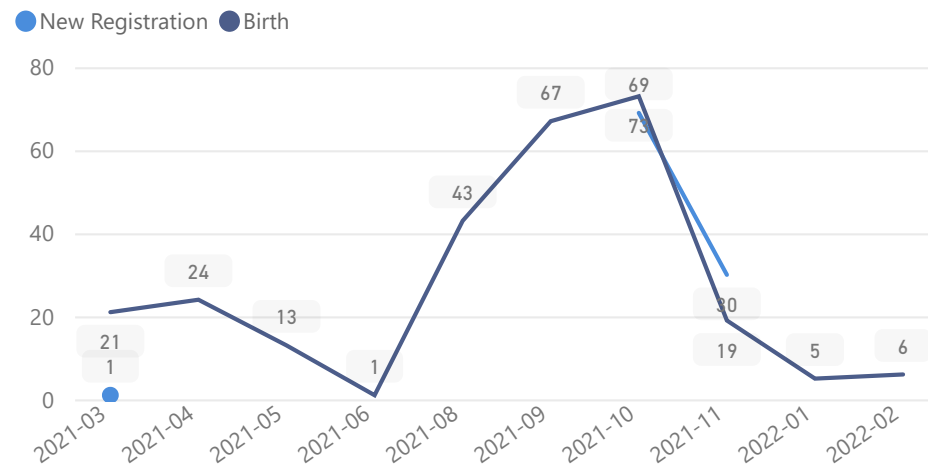

New Registration by Month