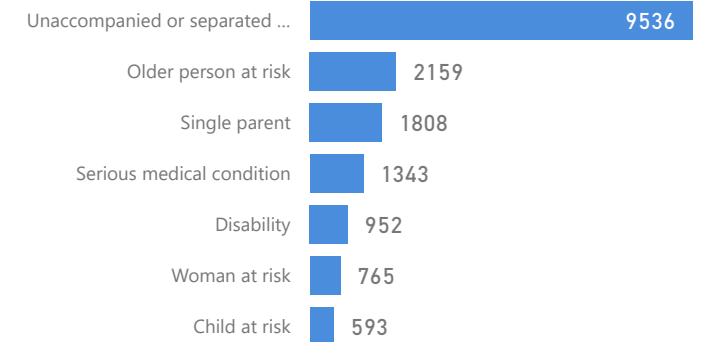

Uganda - Refugee Statistics February 2022 - Rhino

Total Population
133,540

Total Refugees
133,532

Total Households
31,294

Total Asylum-Seekers
8

Zones

Level3	HHs	Individuals
Zone Vii	12,326	42,570
Zone Vi	6,666	28,321
Zone Ii	3,983	16,912
Zone I	2,691	15,561
Zone V	2,191	14,797
Zone iv	2,433	10,566
Zone Iii	1,003	4,812

Age & Gender Breakdown

Women and Children
80 %
106,978

Female
51 %
67,548

Elderly
2 %
3,079

Youth 15-24
28 %
37,594

Specific Needs - Top 7
9,338 (Female) **6,915** (Male)

Country of Origin	Total
South Sudan	128,124
Democratic Republic of the Congo	4,414
Sudan	890
Rwanda	44

New Registration by Month

Occupation - Top 5

Assistance Status

* Age is between 18 - 59 years for Occupation