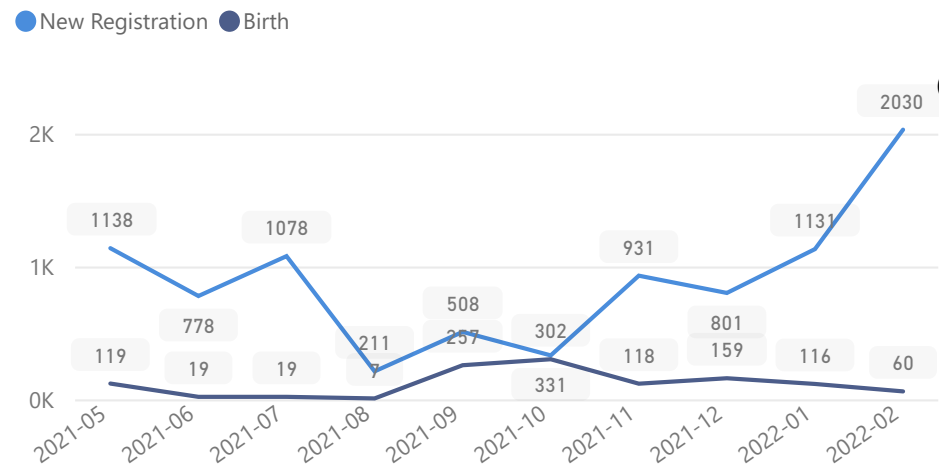

Uganda - Refugee Statistics February 2022 - Rhino

Total Population
133,540

Total Refugees
133,532

Total Households
31,294

Total Asylum-Seekers
8

Zones

Level3	HHs	Individuals
Zone Vii	12,326	42,570
Zone Vi	6,666	28,321
Zone Ii	3,983	16,912
Zone I	2,691	15,561
Zone V	2,191	14,797
Zone iv	2,433	10,566
Zone Iii	1,003	4,812

Age & Gender Breakdown

Women and Children
80 %
106,978

Female
51 %
67,548

Elderly
2 %
3,079

Youth 15-24
28 %
37,594

Specific Needs - Top 7
9,338 (Female) **6,915** (Male)

Country of Origin	Total
South Sudan	128,124
Democratic Republic of the Congo	4,414
Sudan	890
Rwanda	44

New Registration by Month

Occupation - Top 5

Assistance Status

* Age is between 18 - 59 years for Occupation