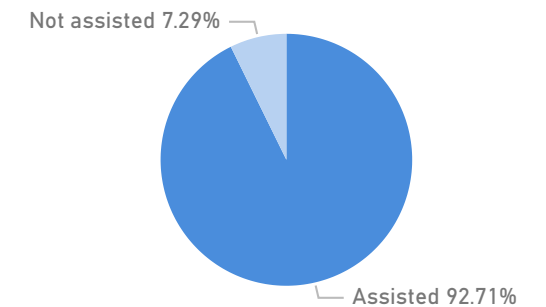

Uganda - Refugee Statistics February 2022 - Rhino

Total Population
133,540

Total Refugees
133,532

Total Households
31,294

Total Asylum-Seekers
8

Zones

Level3	HHs	Individuals
Zone Vii	12,326	42,570
Zone Vi	6,666	28,321
Zone Ii	3,983	16,912
Zone I	2,691	15,561
Zone V	2,191	14,797
Zone iv	2,433	10,566
Zone Iii	1,003	4,812

Age & Gender Breakdown

Women and Children
80 %
106,978

Female
51 %
67,548

Elderly
2 %
3,079

Youth 15-24
28 %
37,594

Specific Needs - Top 7
9,338 (Female) **6,915** (Male)

Country of Origin	Total
South Sudan	128,124
Democratic Republic of the Congo	4,414
Sudan	890
Rwanda	44

New Registration by Month

Occupation - Top 5

Assistance Status

* Age is between 18 - 59 years for Occupation