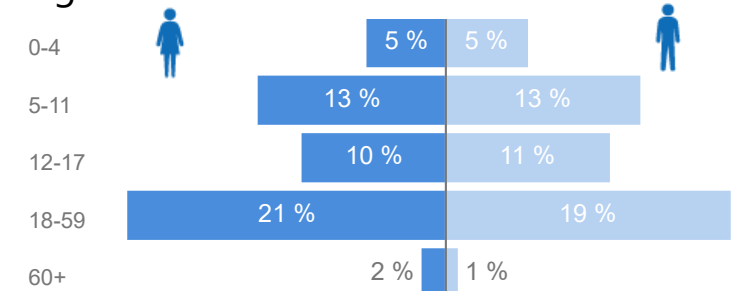

Uganda - Refugee Statistics February 2022 - Rhino

Total Population
133,540

Total Refugees
133,532

Total Households
31,294

Total Asylum-Seekers
8

Zones

Level3	HHs	Individuals
Zone Vii	12,326	42,570
Zone Vi	6,666	28,321
Zone Ii	3,983	16,912
Zone I	2,691	15,561
Zone V	2,191	14,797
Zone iv	2,433	10,566
Zone Iii	1,003	4,812

Age & Gender Breakdown

Women and Children
80 %
106,978

Female
51 %
67,548

Elderly
2 %
3,079

Youth 15-24
28 %
37,594

Specific Needs - Top 7
9,338 (Female) **6,915** (Male)

Country of Origin	Total
South Sudan	128,124
Democratic Republic of the Congo	4,414
Sudan	890
Rwanda	44

New Registration by Month

Occupation - Top 5

Assistance Status

* Age is between 18 - 59 years for Occupation