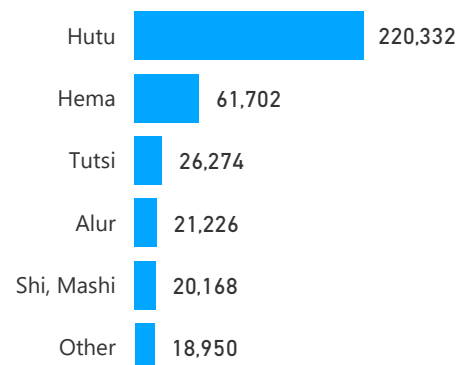

7 %
109,684

Female

51 %
820,836

Youth

24 %
384,968

Age & Gender Breakdown

Registered New Arrivals by Arrival Month

Population by Location

* Kampala includes other Urban areas

Top 3 by Country of Origin

South Sudanese by Ethnicity - Top 6

Congolese by Ethnicity - Top 6

Specific Needs - Top 6

UAM/SC = Unaccompanied or separated child

Access to Food Assistance