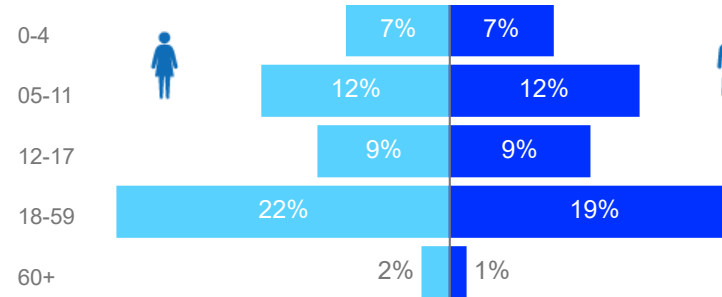

80 %
1,274,149

Elderly

3 %
45,171

Total Refugees

1,550,004

Total Asylum-Seekers

45,401

Living in Urban areas

7 %
109,684

Female

51 %
820,836

Youth

24 %
384,968

Age & Gender Breakdown

Registered New Arrivals by Arrival Month

Population by Location

* Kampala includes other Urban areas

Top 3 by Country of Origin

South Sudanese by Ethnicity - Top 6

Congolese by Ethnicity - Top 6

Specific Needs - Top 6

UAM/SC = Unaccompanied or separated child

Access to Food Assistance