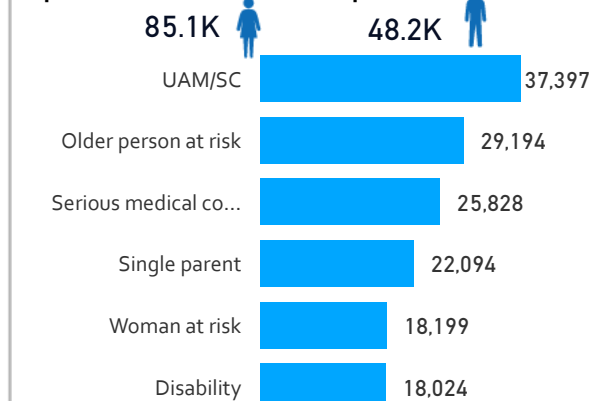

7 %
109,684

Female

51 %
820,836

Youth

24 %
384,968

Age & Gender Breakdown

Registered New Arrivals by Arrival Month

Population by Location

* Kampala includes other Urban areas

Top 3 by Country of Origin

South Sudanese by Ethnicity - Top 6

Congolese by Ethnicity - Top 6

Specific Needs - Top 6

UAM/SC = Unaccompanied or separated child

Access to Food Assistance