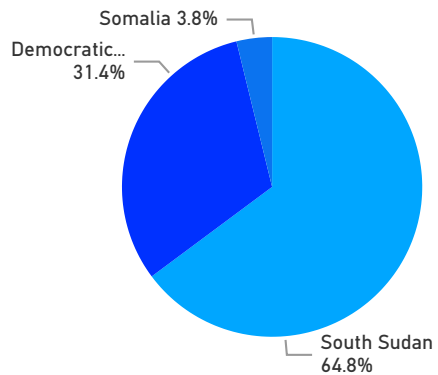

80 %
1,274,149

Elderly

3 %
45,171

Total Refugees

1,550,004

Total Asylum-Seekers

45,401

Living in Urban areas

7 %
109,684

Female

51 %
820,836

Youth

24 %
384,968

Age & Gender Breakdown

Registered New Arrivals by Arrival Month

Population by Location

* Kampala includes other Urban areas

Top 3 by Country of Origin

South Sudanese by Ethnicity - Top 6

Congolese by Ethnicity - Top 6

Specific Needs - Top 6

UAM/SC = Unaccompanied or separated child

Access to Food Assistance