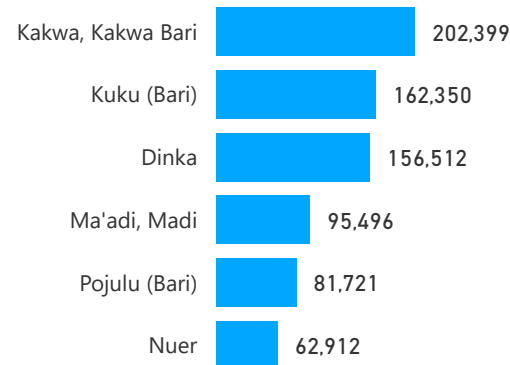

80 %
1,274,149

Elderly

3 %
45,171

Total Refugees

1,550,004

Total Asylum-Seekers

45,401

Living in Urban areas

7 %
109,684

Female

51 %
820,836

Youth

24 %
384,968

Age & Gender Breakdown

Registered New Arrivals by Arrival Month

Population by Location

* Kampala includes other Urban areas

Top 3 by Country of Origin

South Sudanese by Ethnicity - Top 6

Congolese by Ethnicity - Top 6

Specific Needs - Top 6

UAM/SC = Unaccompanied or separated child

Access to Food Assistance