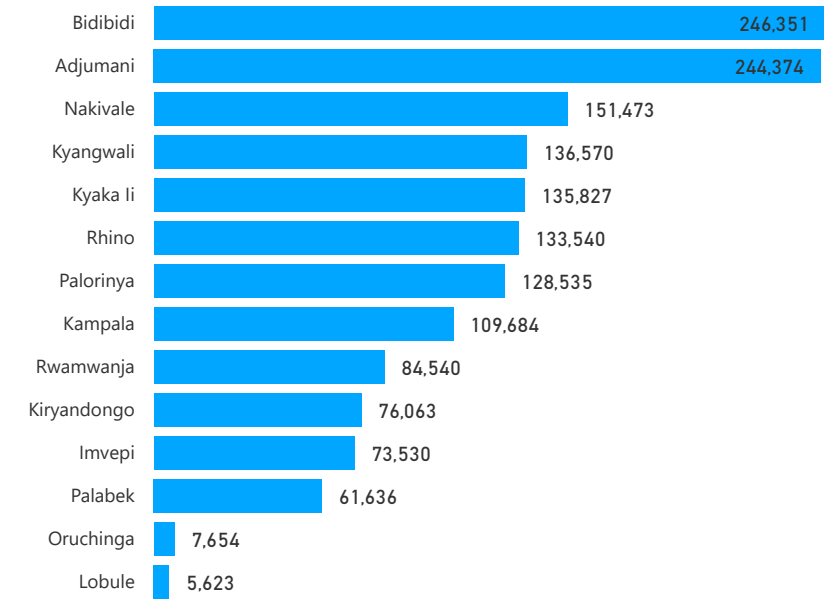

80 %
1,274,149

Elderly

3 %
45,171

Total Refugees

1,550,004

Total Asylum-Seekers

45,401

Living in Urban areas

7 %
109,684

Female

51 %
820,836

Youth

24 %
384,968

Age & Gender Breakdown

Registered New Arrivals by Arrival Month

Population by Location

* Kampala includes other Urban areas

Top 3 by Country of Origin

South Sudanese by Ethnicity - Top 6

Congolese by Ethnicity - Top 6

Specific Needs - Top 6

UAM/SC = Unaccompanied or separated child

Access to Food Assistance