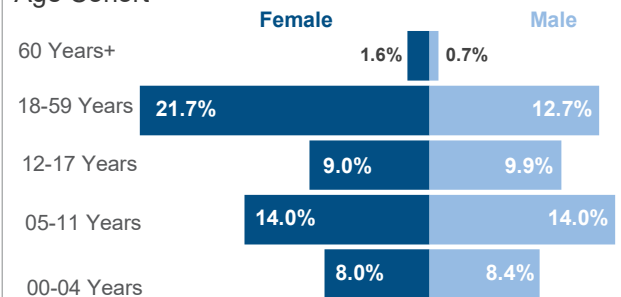

Age/Sex breakdown

Key statistics

- 63% Under 18
- 87% Women and Children
- 22% Youth (15-24)

People with Specific Needs

- 3,892 Unaccompanied Children
- 17,623 Separated Children

Other persons with specific needs include Woman at risk, Single parent, persons with disability

Age Cohort

Arrivals

Since the influx of September 2016 leading to the opening of Nguenyiel refugee camp

166,188

Yearly trends - post 15th Dec 2013

One Year Trends (From Feb 2021 to Jan 2022)