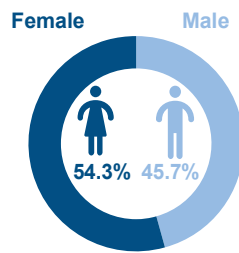

Age/Sex breakdown

Key statistics

- 63% Under 18
- 87% Women and Children
- 22% Youth (15-24)

People with Specific Needs

- 3,892 Unaccompanied Children
- 17,623 Separated Children

Other persons with specific needs include Woman at risk, Single parent, persons with disability

Age Cohort

Arrivals

Since the influx of September 2016 leading to the opening of Nguenyiel refugee camp

166,188

Yearly trends - post 15th Dec 2013

One Year Trends (From Feb 2021 to Jan 2022)