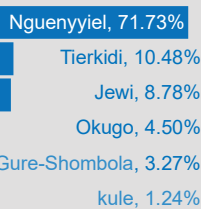

Arrivals

Since the influx of September 2016 leading to the opening of Nguenyiel refugee camp

166,188