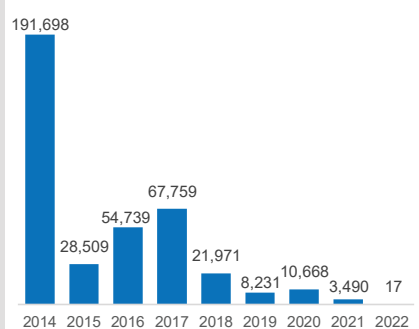

Age/Sex breakdown

Key statistics

- 63% Under 18
- 87% Women and Children
- 22% Youth (15-24)

People with Specific Needs

- 3,892 Unaccompanied Children
- 17,623 Separated Children

Other persons with specific needs include Woman at risk, Single parent, persons with disability

Age Cohort

Arrivals

Since the influx of September 2016 leading to the opening of Nguenyiel refugee camp

166,188

Yearly trends - post 15th Dec 2013

One Year Trends (From Feb 2021 to Jan 2022)