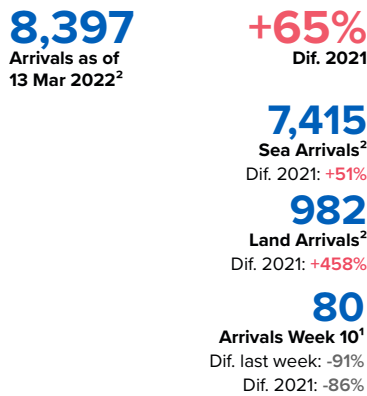

Arrivals in Spain