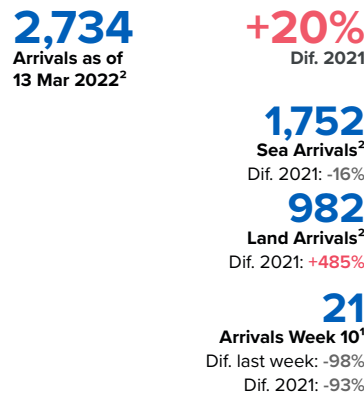

# SPAIN Weekly snapshot - Week 10 (7 - 13 Mar 2022)

The charts below are based on figures from the Ministry of Interior and UNHCR estimates. All figures are provisional and subject to change

## Refugees & migrants: sea and land arrivals in week 10<sup>1</sup>

### Northwest African maritime (Canary Islands)

## Arrivals in Spain by route during the last six months<sup>1</sup>