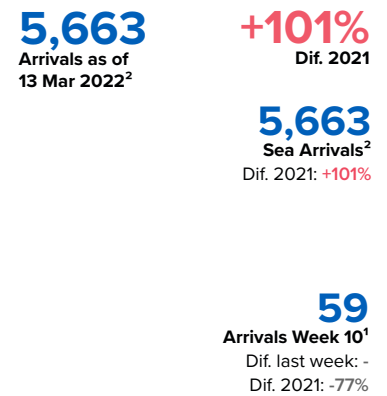

# SPAIN Weekly snapshot - Week 10 (7 - 13 Mar 2022)

The charts below are based on figures from the Ministry of Interior and UNHCR estimates. All figures are provisional and subject to change

## Refugees & migrants: sea and land arrivals in week 10<sup>1</sup>

### Arrivals in Spain

### Northwest African maritime (Canary Islands)