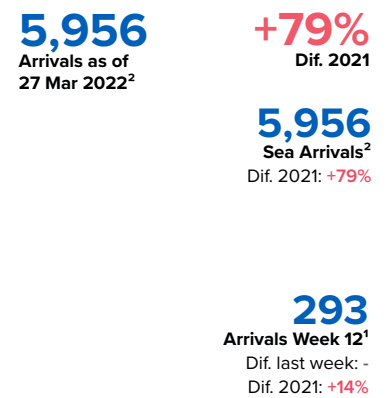

SPAIN Weekly snapshot - Week 12 (21 - 27 Mar 2022)

The charts below are based on figures from the Ministry of Interior and UNHCR estimates. All figures are provisional and subject to change

Refugees & migrants: sea and land arrivals in week 12¹

Arrivals in Spain

Western Mediterranean

Northwest African maritime (Canary Islands)

Arrivals in Spain during the last five weeks¹

Arrivals in Spain by route during the last six months¹

Arrivals in Spain per month²