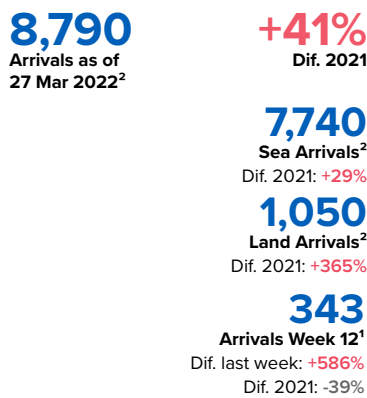

SPAIN Weekly snapshot - Week 12 (21 - 27 Mar 2022)

The charts below are based on figures from the Ministry of Interior and UNHCR estimates. All figures are provisional and subject to change

Refugees & migrants: sea and land arrivals in week 12¹

Arrivals in Spain

Western Mediterranean

Northwest African maritime (Canary Islands)

Arrivals in Spain during the last five weeks¹

Arrivals in Spain by route during the last six months¹

Arrivals in Spain per month²