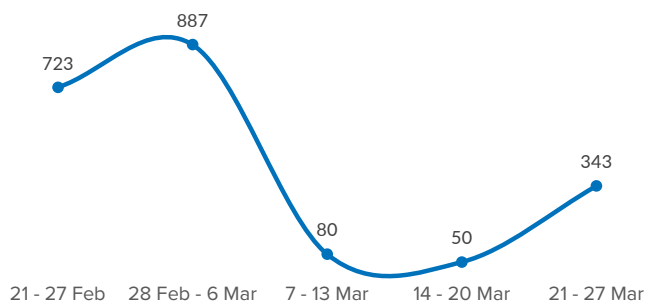

SPAIN Weekly snapshot - Week 12 (21 - 27 Mar 2022)

The charts below are based on figures from the Ministry of Interior and UNHCR estimates. All figures are provisional and subject to change

Refugees & migrants: sea and land arrivals in week 12¹

Arrivals in Spain

Western Mediterranean

Northwest African maritime (Canary Islands)

Arrivals in Spain during the last five weeks¹

Arrivals in Spain by route during the last six months¹

Arrivals in Spain per month²