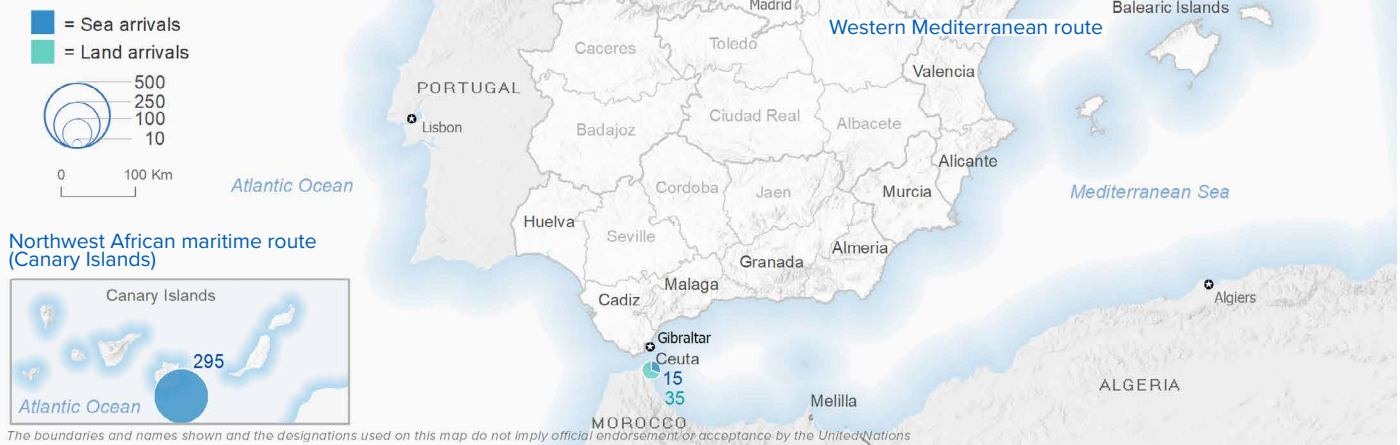

SPAIN Weekly snapshot - Week 12 (21 - 27 Mar 2022)

The charts below are based on figures from the Ministry of Interior and UNHCR estimates. All figures are provisional and subject to change

Refugees & migrants: sea and land arrivals in week 12¹

Arrivals in Spain

Western Mediterranean

Northwest African maritime (Canary Islands)

Arrivals in Spain during the last five weeks¹

Arrivals in Spain by route during the last six months¹

Arrivals in Spain per month²