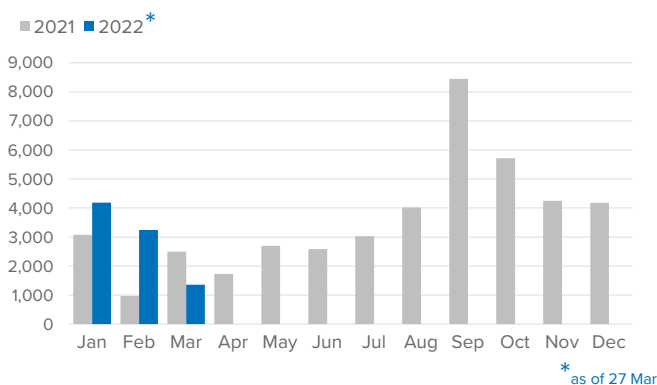

SPAIN Weekly snapshot - Week 12 (21 - 27 Mar 2022)

The charts below are based on figures from the Ministry of Interior and UNHCR estimates. All figures are provisional and subject to change

Refugees & migrants: sea and land arrivals in week 12¹

Arrivals in Spain

Western Mediterranean

Northwest African maritime (Canary Islands)

Arrivals in Spain during the last five weeks¹

Arrivals in Spain by route during the last six months¹

Arrivals in Spain per month²