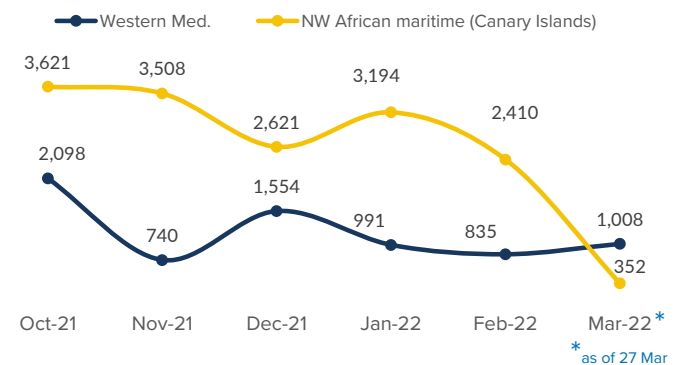

SPAIN Weekly snapshot - Week 12 (21 - 27 Mar 2022)

The charts below are based on figures from the Ministry of Interior and UNHCR estimates. All figures are provisional and subject to change

Refugees & migrants: sea and land arrivals in week 12¹

Arrivals in Spain

Western Mediterranean

Northwest African maritime (Canary Islands)

Arrivals in Spain during the last five weeks¹

Arrivals in Spain by route during the last six months¹

Arrivals in Spain per month²