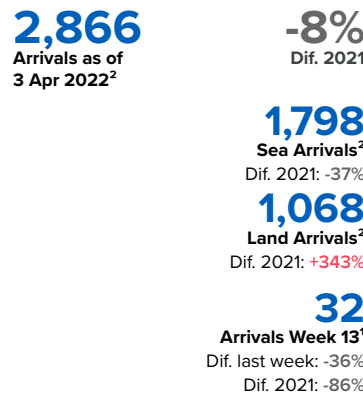

Western Mediterranean