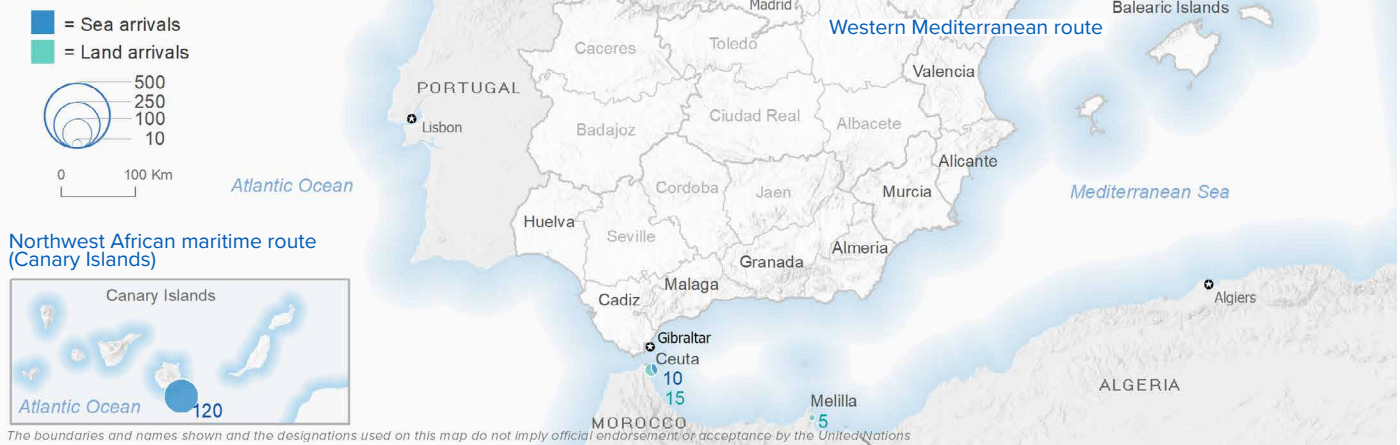

# SPAIN Weekly snapshot - Week 13 (28 Mar - 3 Apr 2022)

The charts below are based on figures from the Ministry of Interior and UNHCR estimates. All figures are provisional and subject to change

## Refugees & migrants: sea and land arrivals in week 13<sup>1</sup>

### Western Mediterranean

### Northwest African maritime (Canary Islands)