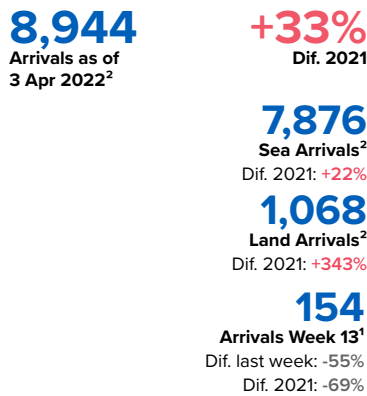

Arrivals in Spain