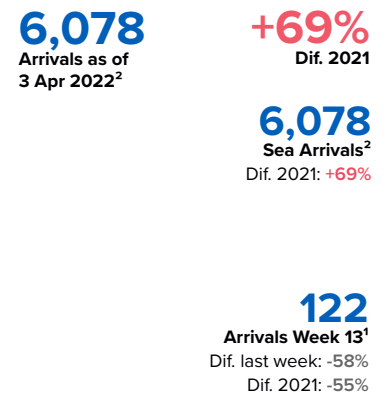

Northwest African maritime (Canary Islands)