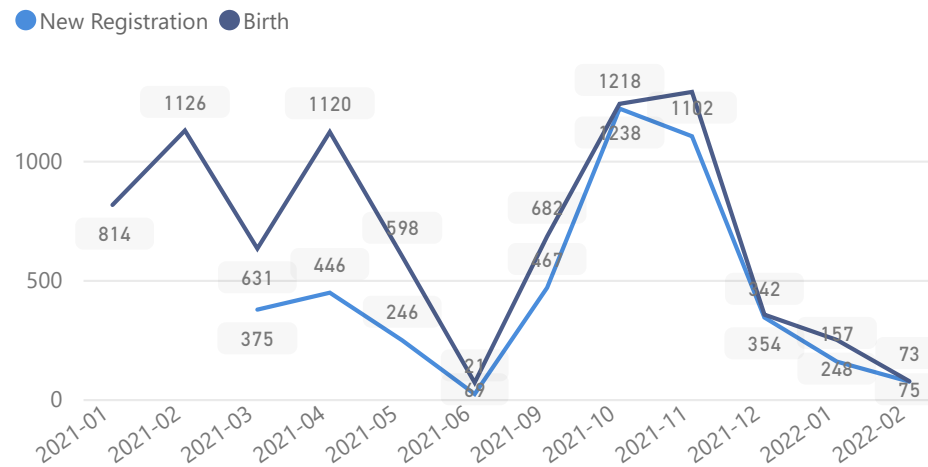

New Registration by Month