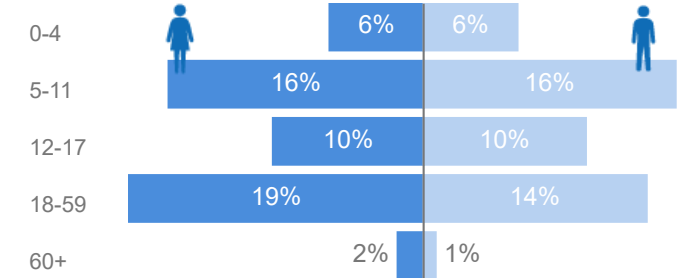

# Uganda - Refugee Statistics March 2022 - Bidibidi

Total Population  
**244,618**

Total Refugees  
**244,616**

Total Households  
**42,681**

Total Asylum-Seekers  
**2**

## Age & Gender Breakdown

Women and Children  
**84%**  
204,874

Female  
**52%**  
128,419

Elderly  
**3%**  
6,233

Youth 15-24  
**25%**  
60,774

## Assistance Status

\* Age is between 18 - 59 years for Occupation