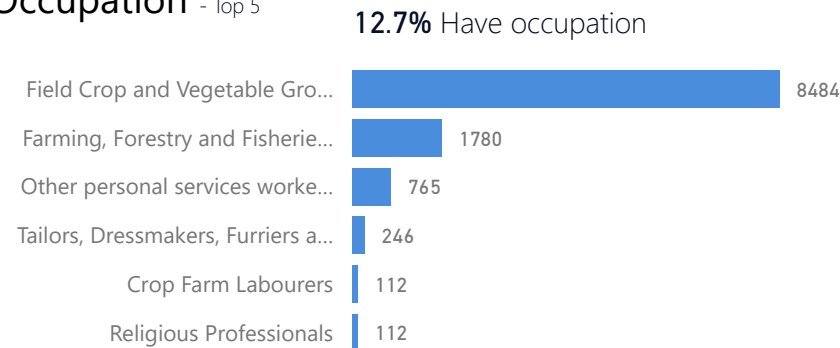

Occupation - Top 5

Assistance Status