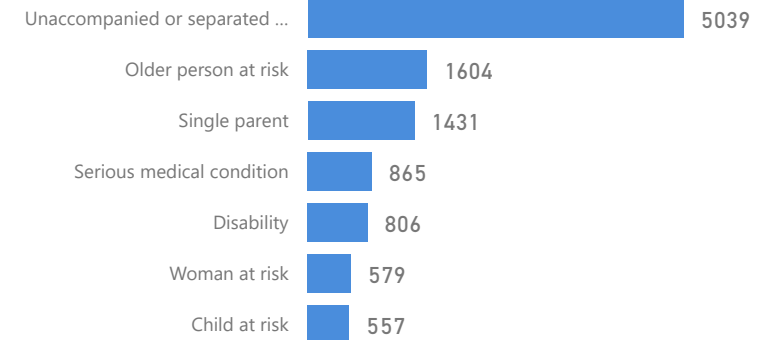

Uganda - Refugee Statistics March 2022 - Imvepi

Total Population
69,816

Total Refugees
69,806

Total Households
19,883

Total Asylum-Seekers
10

Zones - Top 10

Level3	HHs	Individuals
Zone I	8,752	30,033
Zone li	6,946	25,818
Zone lii	3,201	11,616
Zone iv	914	2,229
Zone Vi	1	1

Age & Gender Breakdown

Women and Children
82%
57,457

Female
52%
36,427

Elderly
3%
2,172

Youth 15-24
23%
16,008

Specific Needs - Top 7
5,916 (Female) 4,088 (Male)

New Registration by Month

Country of Origin

Country of Origin	Total
South Sudan	67,531
Democratic Republic of the Congo	2,262
Sudan	17
Central African Republic	1
Chad	1
Ethiopia	1
Rwanda	1
Senegal	1
United Republic of Tanzania	1

Occupation - Top 5

25.1% Have occupation

* Age is between 18 - 59 years for Occupation

Assistance Status