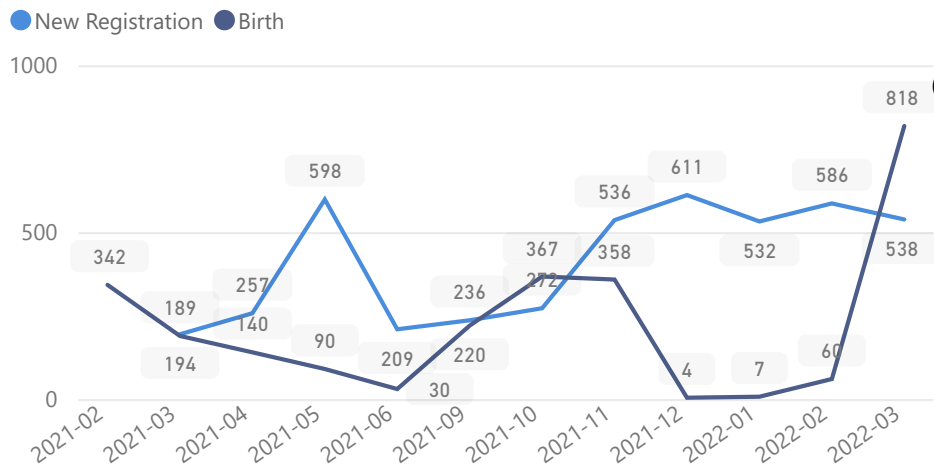

Uganda - Refugee Statistics March 2022 - Imvepi

Total Population
69,816

Total Refugees
69,806

Total Households
19,883

Total Asylum-Seekers
10

Zones - Top 10

Level3	HHs	Individuals
Zone I	8,752	30,033
Zone li	6,946	25,818
Zone lii	3,201	11,616
Zone iv	914	2,229
Zone Vi	1	1

Age & Gender Breakdown

Women and Children
82%
57,457

Female
52%
36,427

Elderly
3%
2,172

Youth 15-24
23%
16,008

Specific Needs - Top 7
5,916 (Female) 4,088 (Male)

New Registration by Month

Country of Origin

Country of Origin	Total
South Sudan	67,531
Democratic Republic of the Congo	2,262
Sudan	17
Central African Republic	1
Chad	1
Ethiopia	1
Rwanda	1
Senegal	1
United Republic of Tanzania	1

Occupation - Top 5

25.1% Have occupation

* Age is between 18 - 59 years for Occupation

Assistance Status