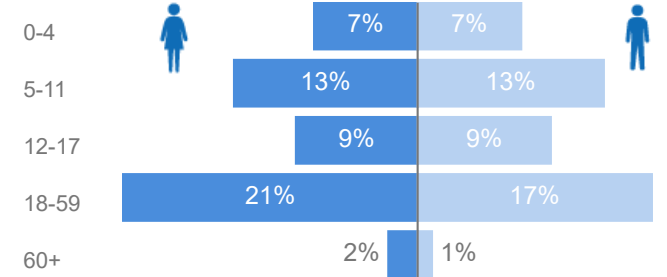

Uganda - Refugee Statistics March 2022 - Imvepi

Total Population
69,816

Total Refugees
69,806

Total Households
19,883

Total Asylum-Seekers
10

Zones - Top 10

Level3	HHs	Individuals
Zone I	8,752	30,033
Zone li	6,946	25,818
Zone lii	3,201	11,616
Zone iv	914	2,229
Zone Vi	1	1

Age & Gender Breakdown

Women and Children
82%
57,457

Female
52%
36,427

Elderly
3%
2,172

Youth 15-24
23%
16,008

Specific Needs - Top 7
5,916 (Female) 4,088 (Male)

New Registration by Month

Country of Origin

25.1% Have occupation

* Age is between 18 - 59 years for Occupation

Assistance Status