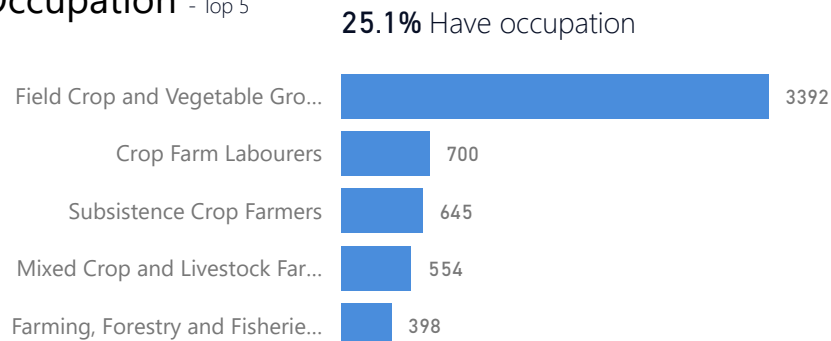

Uganda - Refugee Statistics March 2022 - Imvepi

Total Population
69,816

Total Refugees
69,806

Total Households
19,883

Total Asylum-Seekers
10

Zones - Top 10

Level3	HHs	Individuals
Zone I	8,752	30,033
Zone li	6,946	25,818
Zone lii	3,201	11,616
Zone iv	914	2,229
Zone Vi	1	1

Age & Gender Breakdown

Women and Children
82%
57,457

Female
52%
36,427

Elderly
3%
2,172

Youth 15-24
23%
16,008

Specific Needs - Top 7
5,916 (Female) 4,088 (Male)

New Registration by Month

Country of Origin

Country of Origin	Total
South Sudan	67,531
Democratic Republic of the Congo	2,262
Sudan	17
Central African Republic	1
Chad	1
Ethiopia	1
Rwanda	1
Senegal	1
United Republic of Tanzania	1

Occupation - Top 5