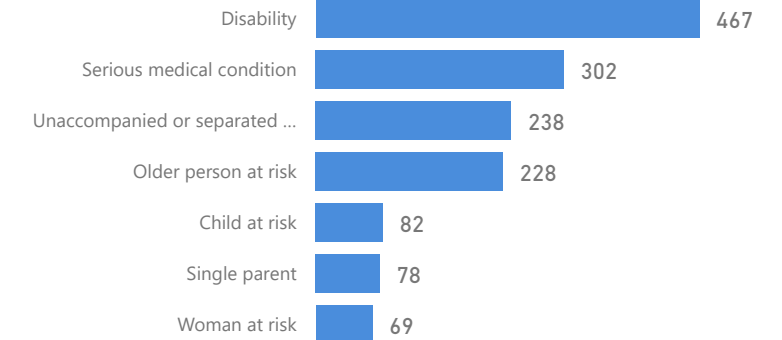

## Age & Gender Breakdown

Women and Children  
**62%**  
69,058

Female  
**46%**  
51,791

Elderly  
**2%**  
1,691

Youth 15-24  
**27%**  
29,831

Specific Needs - Top 7  
**754** (Female) **596** (Male)

## Occupation - Top 5

## Assistance Status

\* Age is between 18 - 59 years for Occupation