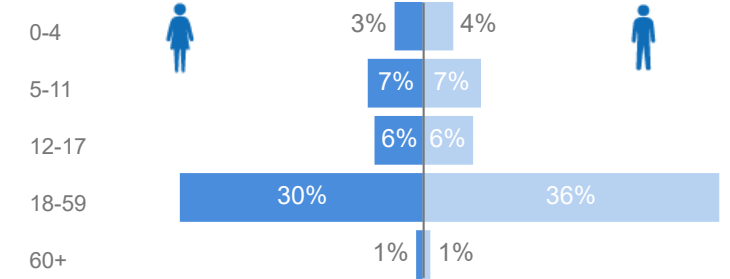

# Uganda - Refugee Statistics March 2022 - Kampala

Total Population  
**111,418**

Total Refugees  
**83,464**

Total Households  
**63,588**

Total Asylum-Seekers  
**27,954**

## Age & Gender Breakdown

Women and Children  
**62%**  
69,058

Female  
**46%**  
51,791

Elderly  
**2%**  
1,691

Youth 15-24  
**27%**  
29,831

Specific Needs - Top 7  
**754** (Female) **596** (Male)