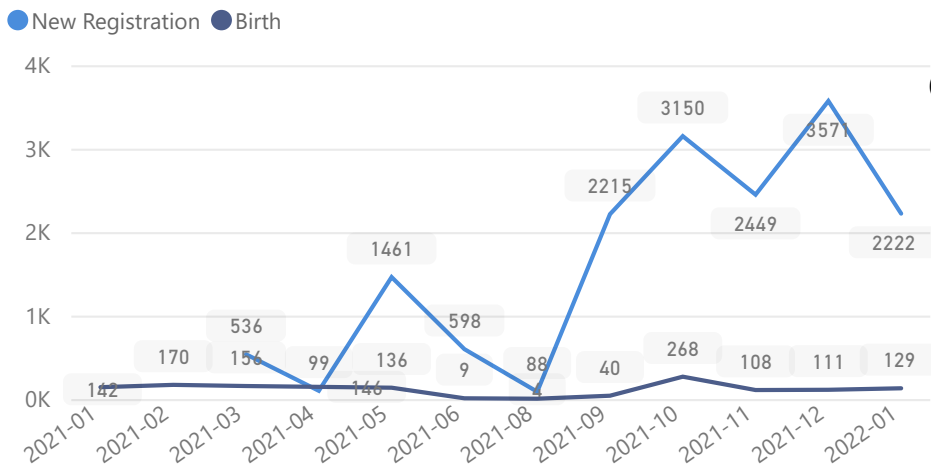

## Age & Gender Breakdown

Women and Children  
**62%**  
69,058

Female  
**46%**  
51,791

Elderly  
**2%**  
1,691

Youth 15-24  
**27%**  
29,831

Specific Needs - Top 7  
**754** (Female) **596** (Male)

## New Registration by Month

## Assistance Status

\* Age is between 18 - 59 years for Occupation