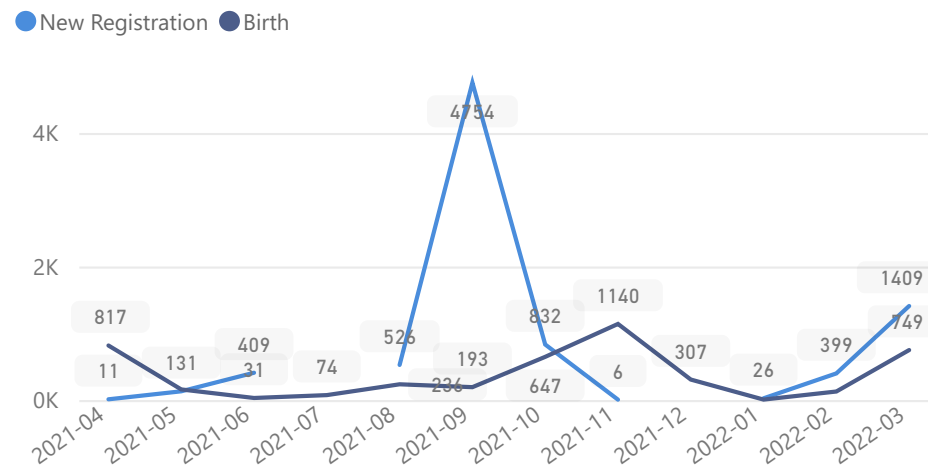

Uganda - Refugee Statistics March 2022 - Kyangwali

Total Population
137,847

Total Refugees
135,043

Total Households
44,584

Total Asylum-Seekers
2,804

Women and Children
81%
112,100

Female
53%
72,759

Elderly
3%
4,765

Country of Origin

Country of Origin	Total
Democratic Republic of the Congo	133,268
South Sudan	3,512
Rwanda	914
Burundi	131
Kenya	11
Somalia	6
Sudan	3

Age & Gender Breakdown

Specific Needs - Top 7

New Registration by Month

Occupation - Top 5

* Age is between 18 - 59 years for Occupation

Assistance Status