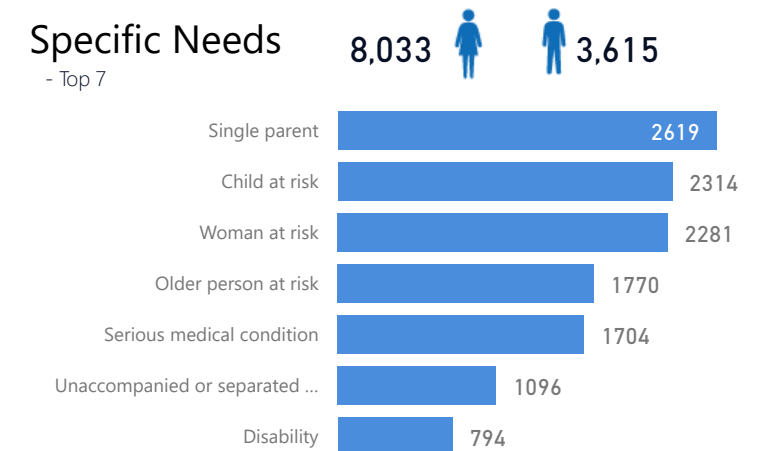

Uganda - Refugee Statistics March 2022 - Kyangwali

Total Population
137,847

Total Refugees
135,043

Total Households
44,584

Total Asylum-Seekers
2,804

Women and Children
81%
112,100

Female
53%
72,759

Elderly
3%
4,765

Youth 15-24
19%
25,930

Zones - Top 10

Level3	HHs	Individuals
Maratatu D	5,069	15,016
Maratatu B	4,355	12,189
Mombasa	3,952	12,185
Kavule	4,419	11,621
Nyampindu	4,477	11,446
Kagoma	3,467	10,297
Kyebitaka	2,488	9,540
Maratatu A	3,144	9,080
Mukarange	3,033	7,979
Maratatu C	2,125	6,138

Country of Origin

Country of Origin	Total
Democratic Republic of the Congo	133,268
South Sudan	3,512
Rwanda	914
Burundi	131
Kenya	11
Somalia	6
Sudan	3

Age & Gender Breakdown

Specific Needs - Top 7

New Registration by Month

Occupation - Top 5

* Age is between 18 - 59 years for Occupation

Assistance Status