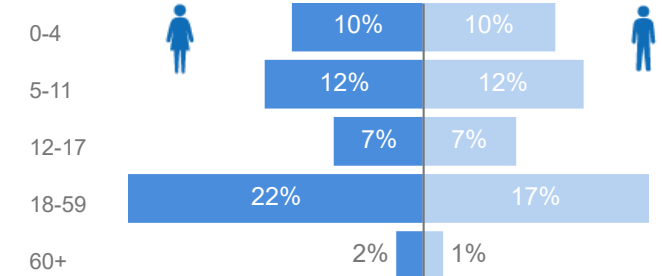

Uganda - Refugee Statistics March 2022 - Kyangwali

Total Population
137,847

Total Refugees
135,043

Total Households
44,584

Total Asylum-Seekers
2,804

Women and Children
81%
112,100

Female
53%
72,759

Elderly
3%
4,765

Youth 15-24
19%
25,930

Zones - Top 10

Level3	HHs	Individuals
Maratatu D	5,069	15,016
Maratatu B	4,355	12,189
Mombasa	3,952	12,185
Kavule	4,419	11,621
Nyampindu	4,477	11,446
Kagoma	3,467	10,297
Kyebitaka	2,488	9,540
Maratatu A	3,144	9,080
Mukarange	3,033	7,979
Maratatu C	2,125	6,138

Country of Origin

Country of Origin	Total
Democratic Republic of the Congo	133,268
South Sudan	3,512
Rwanda	914
Burundi	131
Kenya	11
Somalia	6
Sudan	3

Age & Gender Breakdown

Specific Needs - Top 7

New Registration by Month

Occupation - Top 5

* Age is between 18 - 59 years for Occupation

Assistance Status