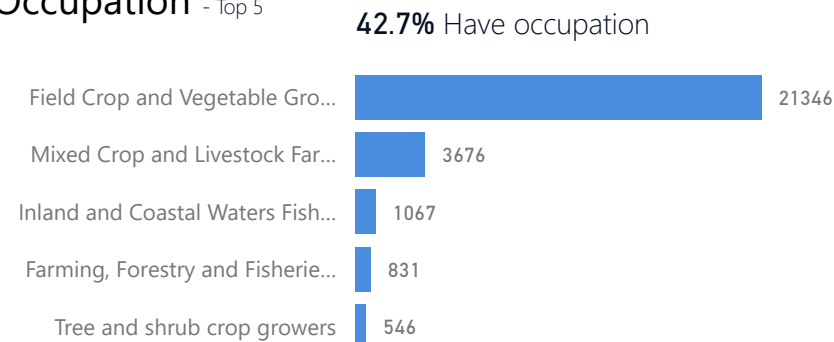

Country of Origin

Country of Origin	Total
Democratic Republic of the Congo	133,268
South Sudan	3,512
Rwanda	914
Burundi	131
Kenya	11
Somalia	6
Sudan	3

Age & Gender Breakdown

Specific Needs - Top 7

New Registration by Month

Occupation - Top 5

* Age is between 18 - 59 years for Occupation

Assistance Status