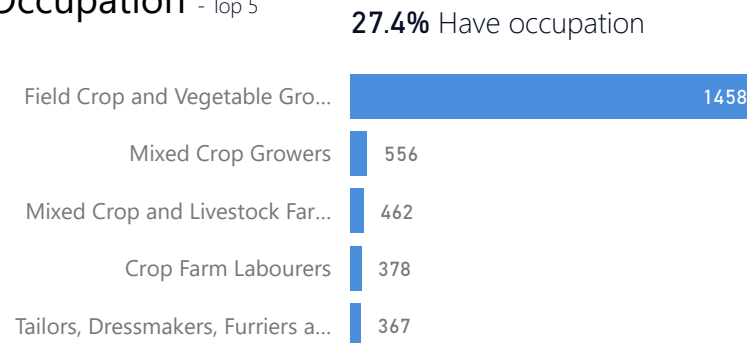

Country of Origin

Country of Origin	Total
Democratic Republic of the Congo	73,453
Burundi	33,305
Rwanda	17,080
Somalia	12,229
Eritrea	1,104
Ethiopia	767
South Sudan	208

Age & Gender Breakdown

Women and Children
78%
107,758

Female
50%
69,593

Elderly
3%
3,512

Youth 15-24
21%
28,817

Specific Needs

New Registration by Month

Occupation - Top 5

* Age is between 18 - 59 years for Occupation

Assistance Status