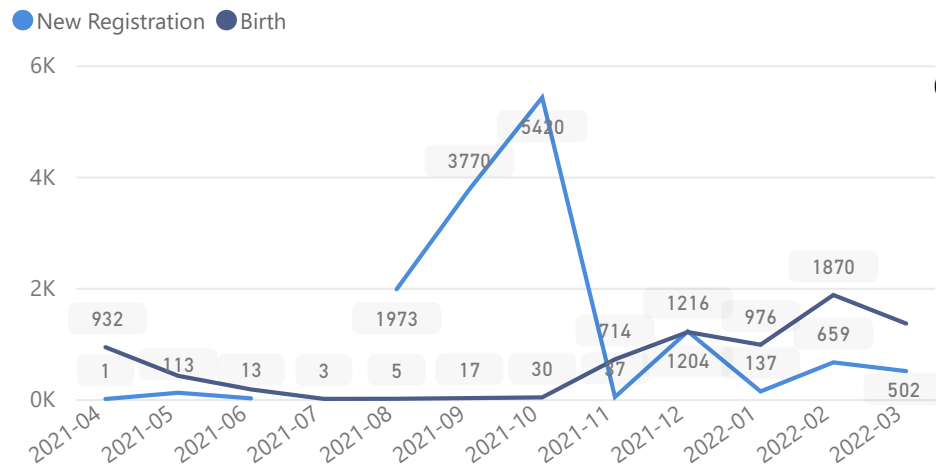

Uganda - Refugee Statistics March 2022 - Nakivale

Total Population
138,205

Total Refugees
129,513

Total Households
35,526

Total Asylum-Seekers
8,693

Zones - Top 10

Level3	HHs	Individuals
Base Camp	22,915	77,595
Rubondo	12,683	47,475
Juru	6,469	25,527
Kampala Central	77	185
Makindye Division	77	177
Rubaga Division	56	148
Sweswe	5	13
Kifunjo	3	6
Buliti	2	2
Fizi	1	2

Country of Origin

Country of Origin	Total
Democratic Republic of the Congo	73,453
Burundi	33,305
Rwanda	17,080
Somalia	12,229
Eritrea	1,104
Ethiopia	767
South Sudan	208

Age & Gender Breakdown

Women and Children
78%
107,758

Female
50%
69,593

Elderly
3%
3,512

Youth 15-24
21%
28,817

Specific Needs

New Registration by Month

Occupation - Top 5

* Age is between 18 - 59 years for Occupation

Assistance Status