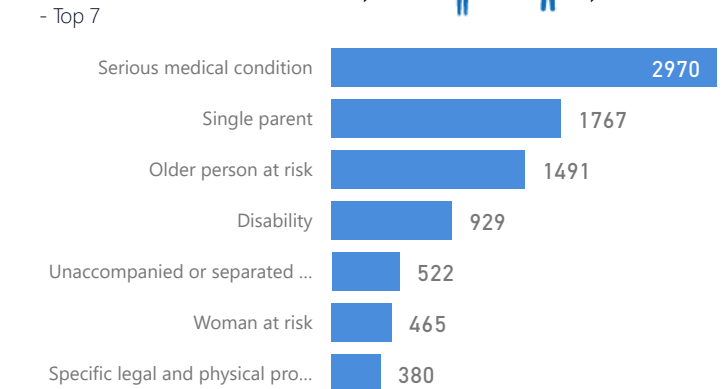

Uganda - Refugee Statistics March 2022 - Nakivale

Total Population
138,205

Total Refugees
129,513

Total Households
35,526

Total Asylum-Seekers
8,693

Zones - Top 10

Level3	HHs	Individuals
Base Camp	22,915	77,595
Rubondo	12,683	47,475
Juru	6,469	25,527
Kampala Central	77	185
Makindye Division	77	177
Rubaga Division	56	148
Sweswe	5	13
Kifunjo	3	6
Buliti	2	2
Fizi	1	2

Country of Origin

Country of Origin	Total
Democratic Republic of the Congo	73,453
Burundi	33,305
Rwanda	17,080
Somalia	12,229
Eritrea	1,104
Ethiopia	767
South Sudan	208

Age & Gender Breakdown

Women and Children
78%
107,758

Female
50%
69,593

Elderly
3%
3,512

Youth 15-24
21%
28,817

Specific Needs

New Registration by Month

Occupation - Top 5

* Age is between 18 - 59 years for Occupation

Assistance Status