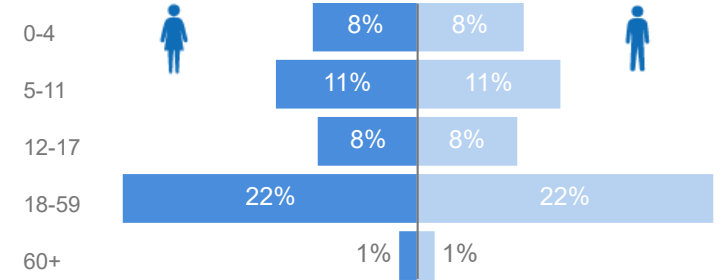

Uganda - Refugee Statistics March 2022 - Nakivale

Total Population
138,205

Total Refugees
129,513

Total Households
35,526

Total Asylum-Seekers
8,693

Zones - Top 10

Level3	HHs	Individuals
Base Camp	22,915	77,595
Rubondo	12,683	47,475
Juru	6,469	25,527
Kampala Central	77	185
Makindye Division	77	177
Rubaga Division	56	148
Sweswe	5	13
Kifunjo	3	6
Buliti	2	2
Fizi	1	2

Country of Origin

Country of Origin	Total
Democratic Republic of the Congo	73,453
Burundi	33,305
Rwanda	17,080
Somalia	12,229
Eritrea	1,104
Ethiopia	767
South Sudan	208

Age & Gender Breakdown

Women and Children
78%
107,758

Female
50%
69,593

Elderly
3%
3,512

Youth 15-24
21%
28,817

Specific Needs

New Registration by Month

Occupation - Top 5

* Age is between 18 - 59 years for Occupation

Assistance Status