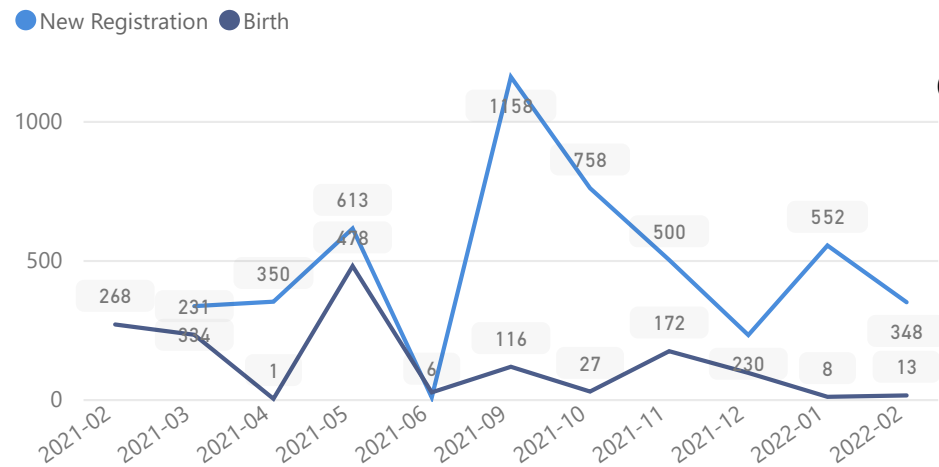

Elderly

**2%**

**1,496**

Total Refugees

**63,280**

Total Asylum-Seekers

**15**

Female

**51%**

**32,253**

Youth 15-24

**25%**

**15,839**

Zones - Top 10

| Level3  | HHs   | Individuals |
|---------|-------|-------------|
| Zone 5B | 4,004 | 13,813      |
| Zone 7  | 2,938 | 11,108      |
| Zone 5A | 2,048 | 8,503       |
| Zone 4  | 2,175 | 7,712       |
| Zone 6  | 1,852 | 6,328       |
| Zone 2  | 1,287 | 4,042       |
| Zone 1  | 956   | 3,158       |
| Zone 3  | 737   | 2,700       |
| Zone 8  | 655   | 2,010       |

Country of Origin

| Country of Origin                | Total  |
|----------------------------------|--------|
| South Sudan                      | 62,936 |
| Sudan                            | 287    |
| Democratic Republic of the Congo | 71     |
| Ethiopia                         | 1      |

Age & Gender Breakdown

Specific Needs - Top 7

New Registration by Month

Occupation - Top 5

24.8% Have occupation

\* Age is between 18 - 59 years for Occupation

Assistance Status