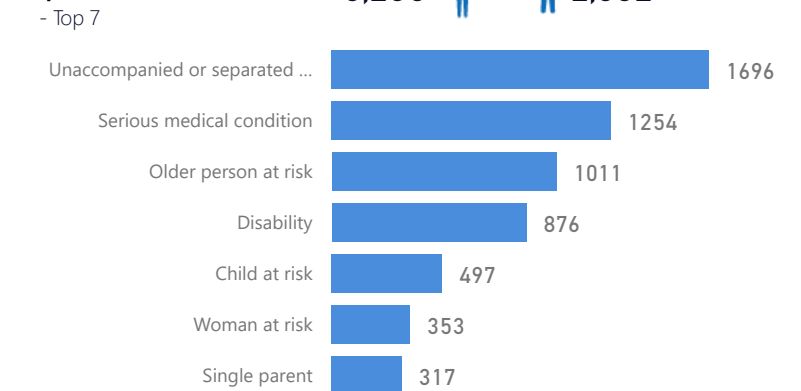

Elderly

**2%**

**1,496**

Total Refugees

**63,280**

Total Asylum-Seekers

**15**

Female

**51%**

**32,253**

Youth 15-24

**25%**

**15,839**

Zones - Top 10

| Level3  | HHs   | Individuals |
|---------|-------|-------------|
| Zone 5B | 4,004 | 13,813      |
| Zone 7  | 2,938 | 11,108      |
| Zone 5A | 2,048 | 8,503       |
| Zone 4  | 2,175 | 7,712       |
| Zone 6  | 1,852 | 6,328       |
| Zone 2  | 1,287 | 4,042       |
| Zone 1  | 956   | 3,158       |
| Zone 3  | 737   | 2,700       |
| Zone 8  | 655   | 2,010       |

Country of Origin

| Country of Origin                | Total  |
|----------------------------------|--------|
| South Sudan                      | 62,936 |
| Sudan                            | 287    |
| Democratic Republic of the Congo | 71     |
| Ethiopia                         | 1      |

Age & Gender Breakdown

Specific Needs - Top 7

New Registration by Month

Occupation - Top 5

24.8% Have occupation

\* Age is between 18 - 59 years for Occupation

Assistance Status