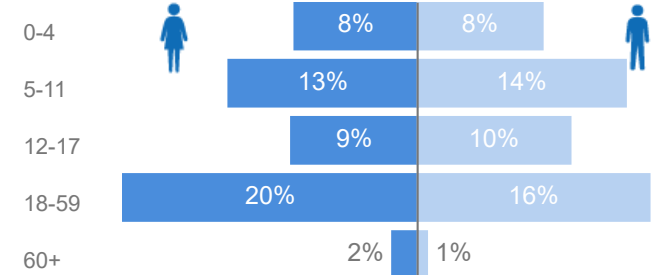

Elderly

**2%**

**1,496**

Total Refugees

**63,280**

Total Asylum-Seekers

**15**

Female

**51%**

**32,253**

Youth 15-24

**25%**

**15,839**

Zones - Top 10

| Level3  | HHs   | Individuals |
|---------|-------|-------------|
| Zone 5B | 4,004 | 13,813      |
| Zone 7  | 2,938 | 11,108      |
| Zone 5A | 2,048 | 8,503       |
| Zone 4  | 2,175 | 7,712       |
| Zone 6  | 1,852 | 6,328       |
| Zone 2  | 1,287 | 4,042       |
| Zone 1  | 956   | 3,158       |
| Zone 3  | 737   | 2,700       |
| Zone 8  | 655   | 2,010       |

Age & Gender Breakdown

Specific Needs - Top 7

New Registration by Month

Occupation - Top 5

24.8% Have occupation

\* Age is between 18 - 59 years for Occupation

Assistance Status