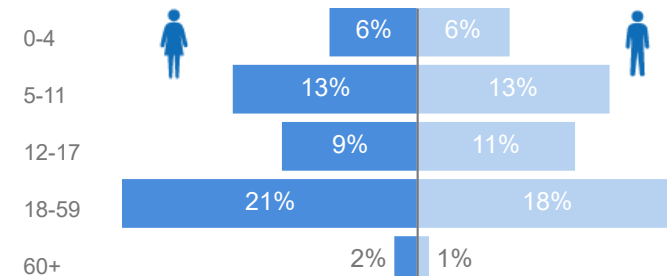

Elderly

2%

3,092

Total Refugees

134,973

Total Asylum-Seekers

8

Female

51%

68,329

Youth 15-24

28%

37,887

Zones - Top 10

Level3	HHs	Individuals
Zone vii	12,057	41,064
Zone vi	6,663	28,022
Zone i	2,667	15,322
Zone ii	3,471	14,863
Zone v	2,171	14,139
Zone iv	2,507	10,697
Zone iii	1,004	4,804

Country of Origin

Country of Origin	Total
South Sudan	129,229
Democratic Republic of the Congo	4,761
Sudan	890
Rwanda	43
Burundi	18
Central African Republic	12
Eritrea	10
Kenya	10

Age & Gender Breakdown