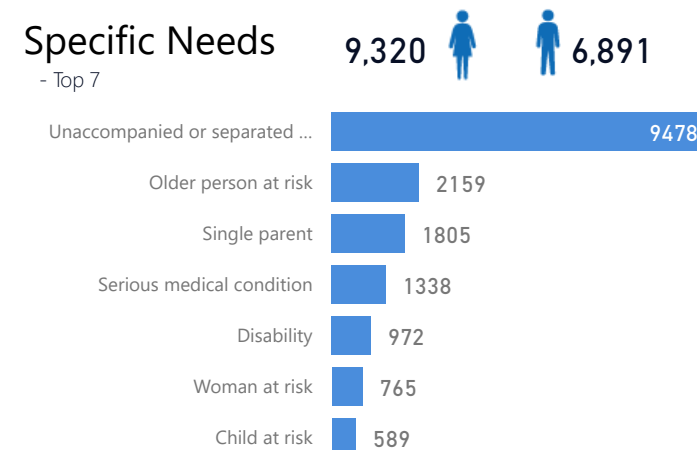

Elderly

2%

3,092

Total Refugees

134,973

Total Asylum-Seekers

8

Female

51%

68,329

Youth 15-24

28%

37,887

Zones - Top 10

Level3	HHs	Individuals
Zone vii	12,057	41,064
Zone vi	6,663	28,022
Zone i	2,667	15,322
Zone ii	3,471	14,863
Zone v	2,171	14,139
Zone iv	2,507	10,697
Zone iii	1,004	4,804

Country of Origin

Country of Origin	Total
South Sudan	129,229
Democratic Republic of the Congo	4,761
Sudan	890
Rwanda	43
Burundi	18
Central African Republic	12
Eritrea	10
Kenya	10

Age & Gender Breakdown

Specific Needs - Top 7

New Registration by Month

● New Registration ● Birth

Occupation - Top 5

* Age is between 18 - 59 years for Occupation

Assistance Status