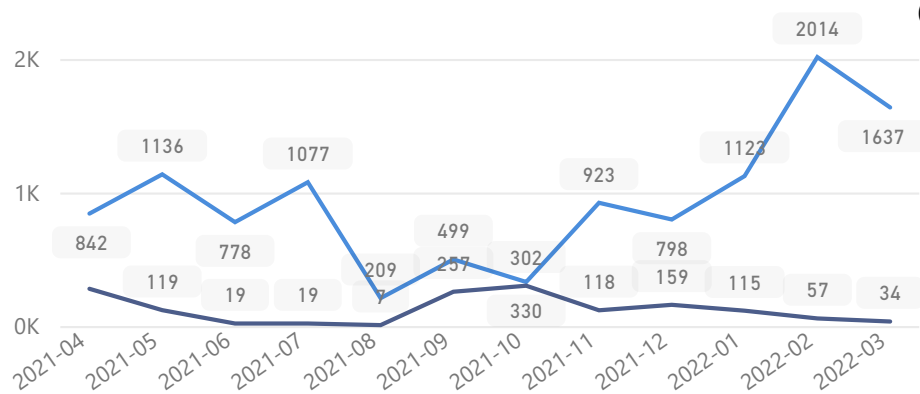

51%

68,329

Youth 15-24

28%

37,887

Zones - Top 10

Level3	HHs	Individuals
Zone vii	12,057	41,064
Zone vi	6,663	28,022
Zone i	2,667	15,322
Zone ii	3,471	14,863
Zone v	2,171	14,139
Zone iv	2,507	10,697
Zone iii	1,004	4,804

Country of Origin

Country of Origin	Total
South Sudan	129,229
Democratic Republic of the Congo	4,761
Sudan	890
Rwanda	43
Burundi	18
Central African Republic	12
Eritrea	10
Kenya	10

Age & Gender Breakdown

Specific Needs - Top 7

New Registration by Month

● New Registration ● Birth

Occupation - Top 5

* Age is between 18 - 59 years for Occupation

Assistance Status