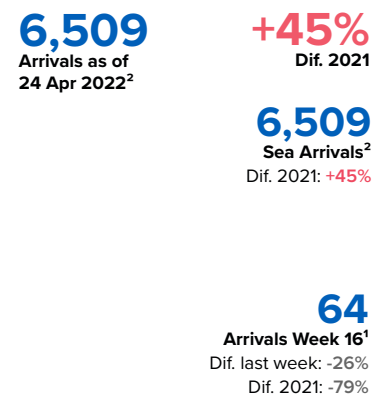

Northwest African maritime (Canary Islands)