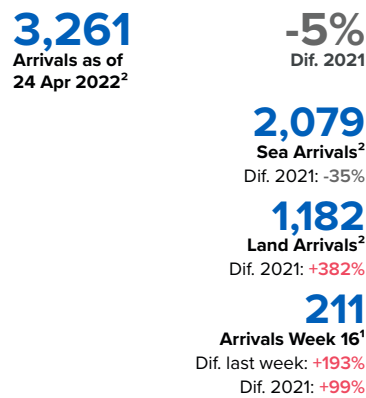

# SPAIN Weekly snapshot - Week 16 (18 - 24 Apr 2022)

The charts below are based on figures from the Ministry of Interior and UNHCR estimates. All figures are provisional and subject to change

## Refugees & migrants: sea and land arrivals in week 16<sup>1</sup>

### Northwest African maritime (Canary Islands)