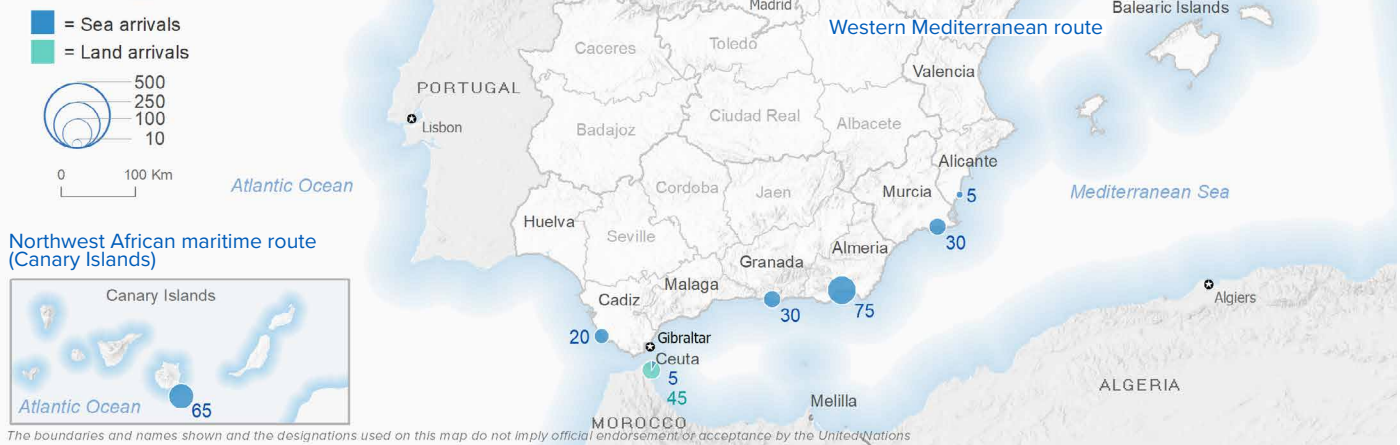

# SPAIN Weekly snapshot - Week 16 (18 - 24 Apr 2022)

The charts below are based on figures from the Ministry of Interior and UNHCR estimates. All figures are provisional and subject to change

## Refugees & migrants: sea and land arrivals in week 16<sup>1</sup>

### Western Mediterranean

### Northwest African maritime (Canary Islands)