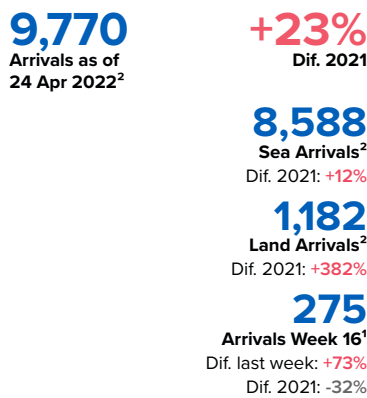

Arrivals in Spain