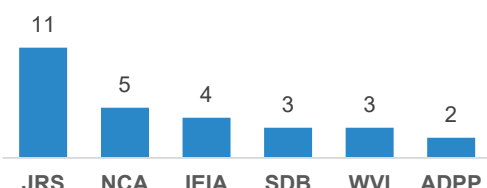

Activities per Partners

Partners by Location	Partners Name
Luanda	Dom Bosco (SDB), JRS
Lunda Norte	JRS, ADPP Angola, IEIA, WVI, NCA

Data Source: UNHCR Angola
N.B. Urban refugees and asylum-seekers data source is from the last year statistics provided by government

For more information contact: External Relations Officer, mail: faria@unhcr.org

Partners

- UNHCR Country Office
- UNHCR Field Office
- Lovua Settlement

World Vision

ADPP

NORWEGIAN CHURCH AID
actalliance

SALESIANOS
DOM BOSCO

IGREJA EVANGELICA DOS IRMAOS EM ANGOA
FUNDADA EM 1984

JRS
acompanhar - servir - defender
Serviço Jesuíta aos Refugiados