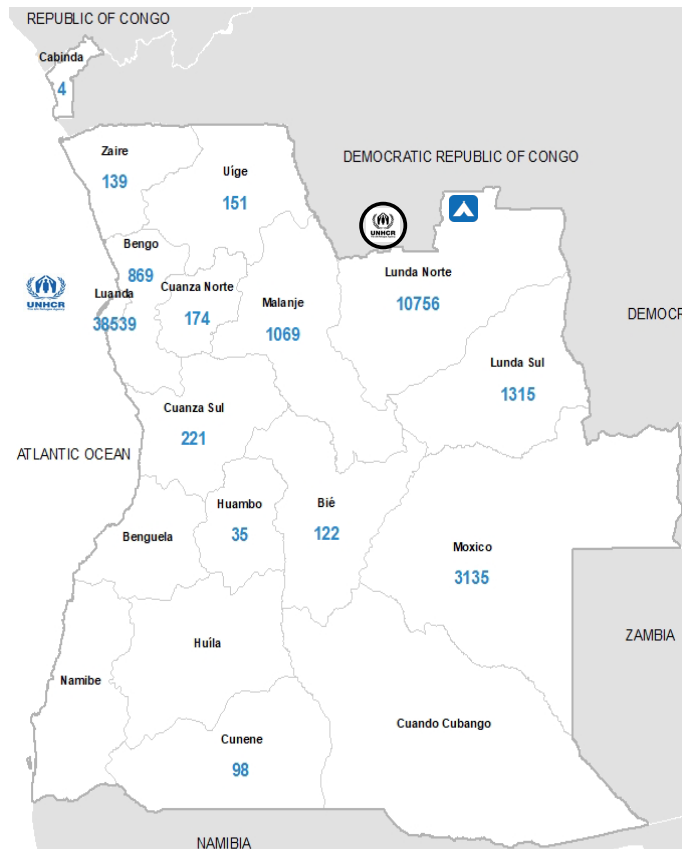

UNHCR Angola Operation Overview - April 2022

Background

Kasai Caseload

In 2017, around 35,000 Congolese refugees fled conflict and violence from Kasai region in DRC to Lunda Norte Province in Angola, leading UNHCR and the Government of Angola to declare an emergency situation. Lovua settlement was then established on Sep 2017. Since then, the 2017 Kasai refugees whose current population is 9,846 (7,012 in settlement), as they are referred to, have been granted asylum and provided with assistance and protection mainly in Lovua Refugee Settlement and other neighbouring areas within Lunda Norte. WFP provides food to refugees residing in settlement.

Population Breakdown

Total People of Concerns		Total Partners	
56,627		6	
Total Refugees	Total Asylum-Seekers	Total Others of Concern	
26,138	30,287	202	

Presence of PoCs by Province

Regular Caseload

It comprises of 46,781 refugees, asylum-seekers and few others of concern from DRC, Guinea, Ivory Coast, Liberia, Rwanda, Sierra Leone and other countries who has been in Angola between 5-30 years. They are residing mostly in urban location. 82% of the total urban caseload reside in Luanda.

Partners by Location	Partners Name
Luanda	Dom Bosco (SDB), JRS
Lunda Norte	JRS, ADPP Angola, IEIA, WVI, NCA

Data Source: UNHCR Angola
N.B. Urban refugees and asylum-seekers data source is from the last year statistics provided by government