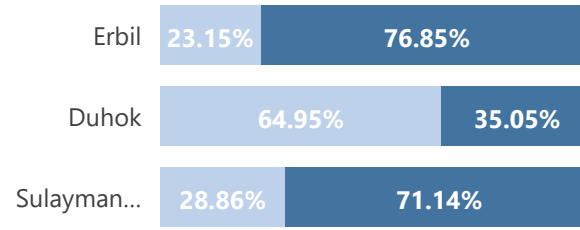

Camp and Urban Population

Population Trend

Governorate	Individuals	Household	% of Total
Erbil	128,615	40,196	49.67%
Erbil Urban	98,302	33,285	37.96%
Darashakran Camp	11,737	2,576	4.53%
Qushtapa Camp	8,522	2,004	3.29%
Kawergosk Camp	8,093	1,913	3.13%
Basirma Camp	1,961	418	0.76%
Duhok	84,625	22,223	32.68%
Domiz Camp	30,373	6,961	11.73%
Duhok Urban	29,179	9,306	11.27%
Domiz Camp 2	10,790	2,438	4.17%
Gawilan Camp	9,241	2,013	3.57%
Bardarash Camp	4,009	1,254	1.55%
Akre Settlement	1,033	251	0.40%
Sulaymaniyah	33,254	9,744	12.84%
Sulaymaniyah Urban	23,587	7,447	9.11%
Arbat Camp	9,667	2,297	3.73%
Other	12,471	3,975	4.82%
Other Urban Locations	12,471	3,975	4.82%
Total	258,965	76,138	100.00%