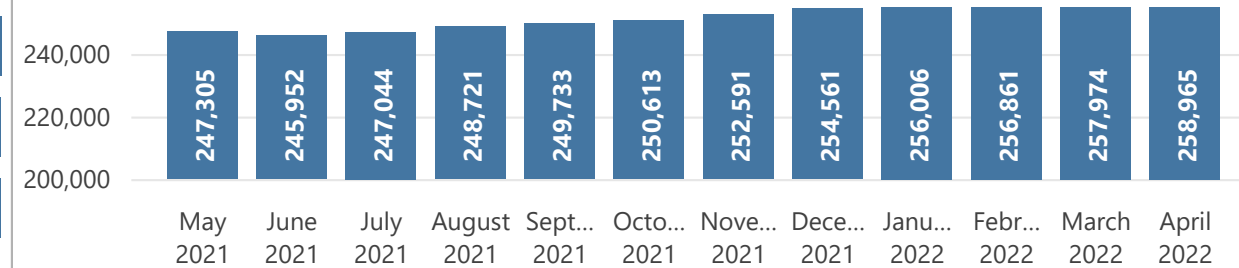

Camp and Urban Population

Population Trend

Governorate	Individuals	Household	% of Total
Erbil	128,615	40,196	49.67%
Erbil Urban	98,302	33,285	37.96%
Darashakran Camp	11,737	2,576	4.53%
Qushtapa Camp	8,522	2,004	3.29%
Kawergosk Camp	8,093	1,913	3.13%
Basirma Camp	1,961	418	0.76%
Duhok	84,625	22,223	32.68%
Domiz Camp	30,373	6,961	11.73%
Duhok Urban	29,179	9,306	11.27%
Domiz Camp 2	10,790	2,438	4.17%
Gawilan Camp	9,241	2,013	3.57%
Bardarash Camp	4,009	1,254	1.55%
Akre Settlement	1,033	251	0.40%
Sulaymaniyah	33,254	9,744	12.84%
Sulaymaniyah Urban	23,587	7,447	9.11%
Arbat Camp	9,667	2,297	3.73%
Other	12,471	3,975	4.82%
Other Urban Locations	12,471	3,975	4.82%
Total	258,965	76,138	100.00%