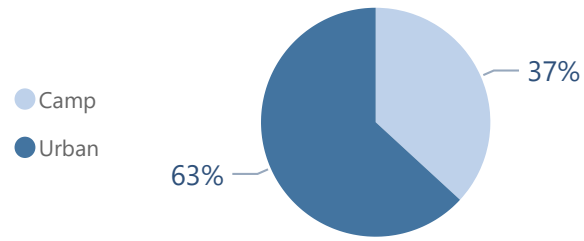

Camp and Urban Population

Population Trend

Governorate	Individuals	Household	% of Total
Erbil	128,615	40,196	49.67%
Erbil Urban	98,302	33,285	37.96%
Darashakran Camp	11,737	2,576	4.53%
Qushtapa Camp	8,522	2,004	3.29%
Kawergosk Camp	8,093	1,913	3.13%
Basirma Camp	1,961	418	0.76%
Duhok	84,625	22,223	32.68%
Domiz Camp	30,373	6,961	11.73%
Duhok Urban	29,179	9,306	11.27%
Domiz Camp 2	10,790	2,438	4.17%
Gawilan Camp	9,241	2,013	3.57%
Bardarash Camp	4,009	1,254	1.55%
Akre Settlement	1,033	251	0.40%
Sulaymaniyah	33,254	9,744	12.84%
Sulaymaniyah Urban	23,587	7,447	9.11%
Arbat Camp	9,667	2,297	3.73%
Other	12,471	3,975	4.82%
Other Urban Locations	12,471	3,975	4.82%
Total	258,965	76,138	100.00%