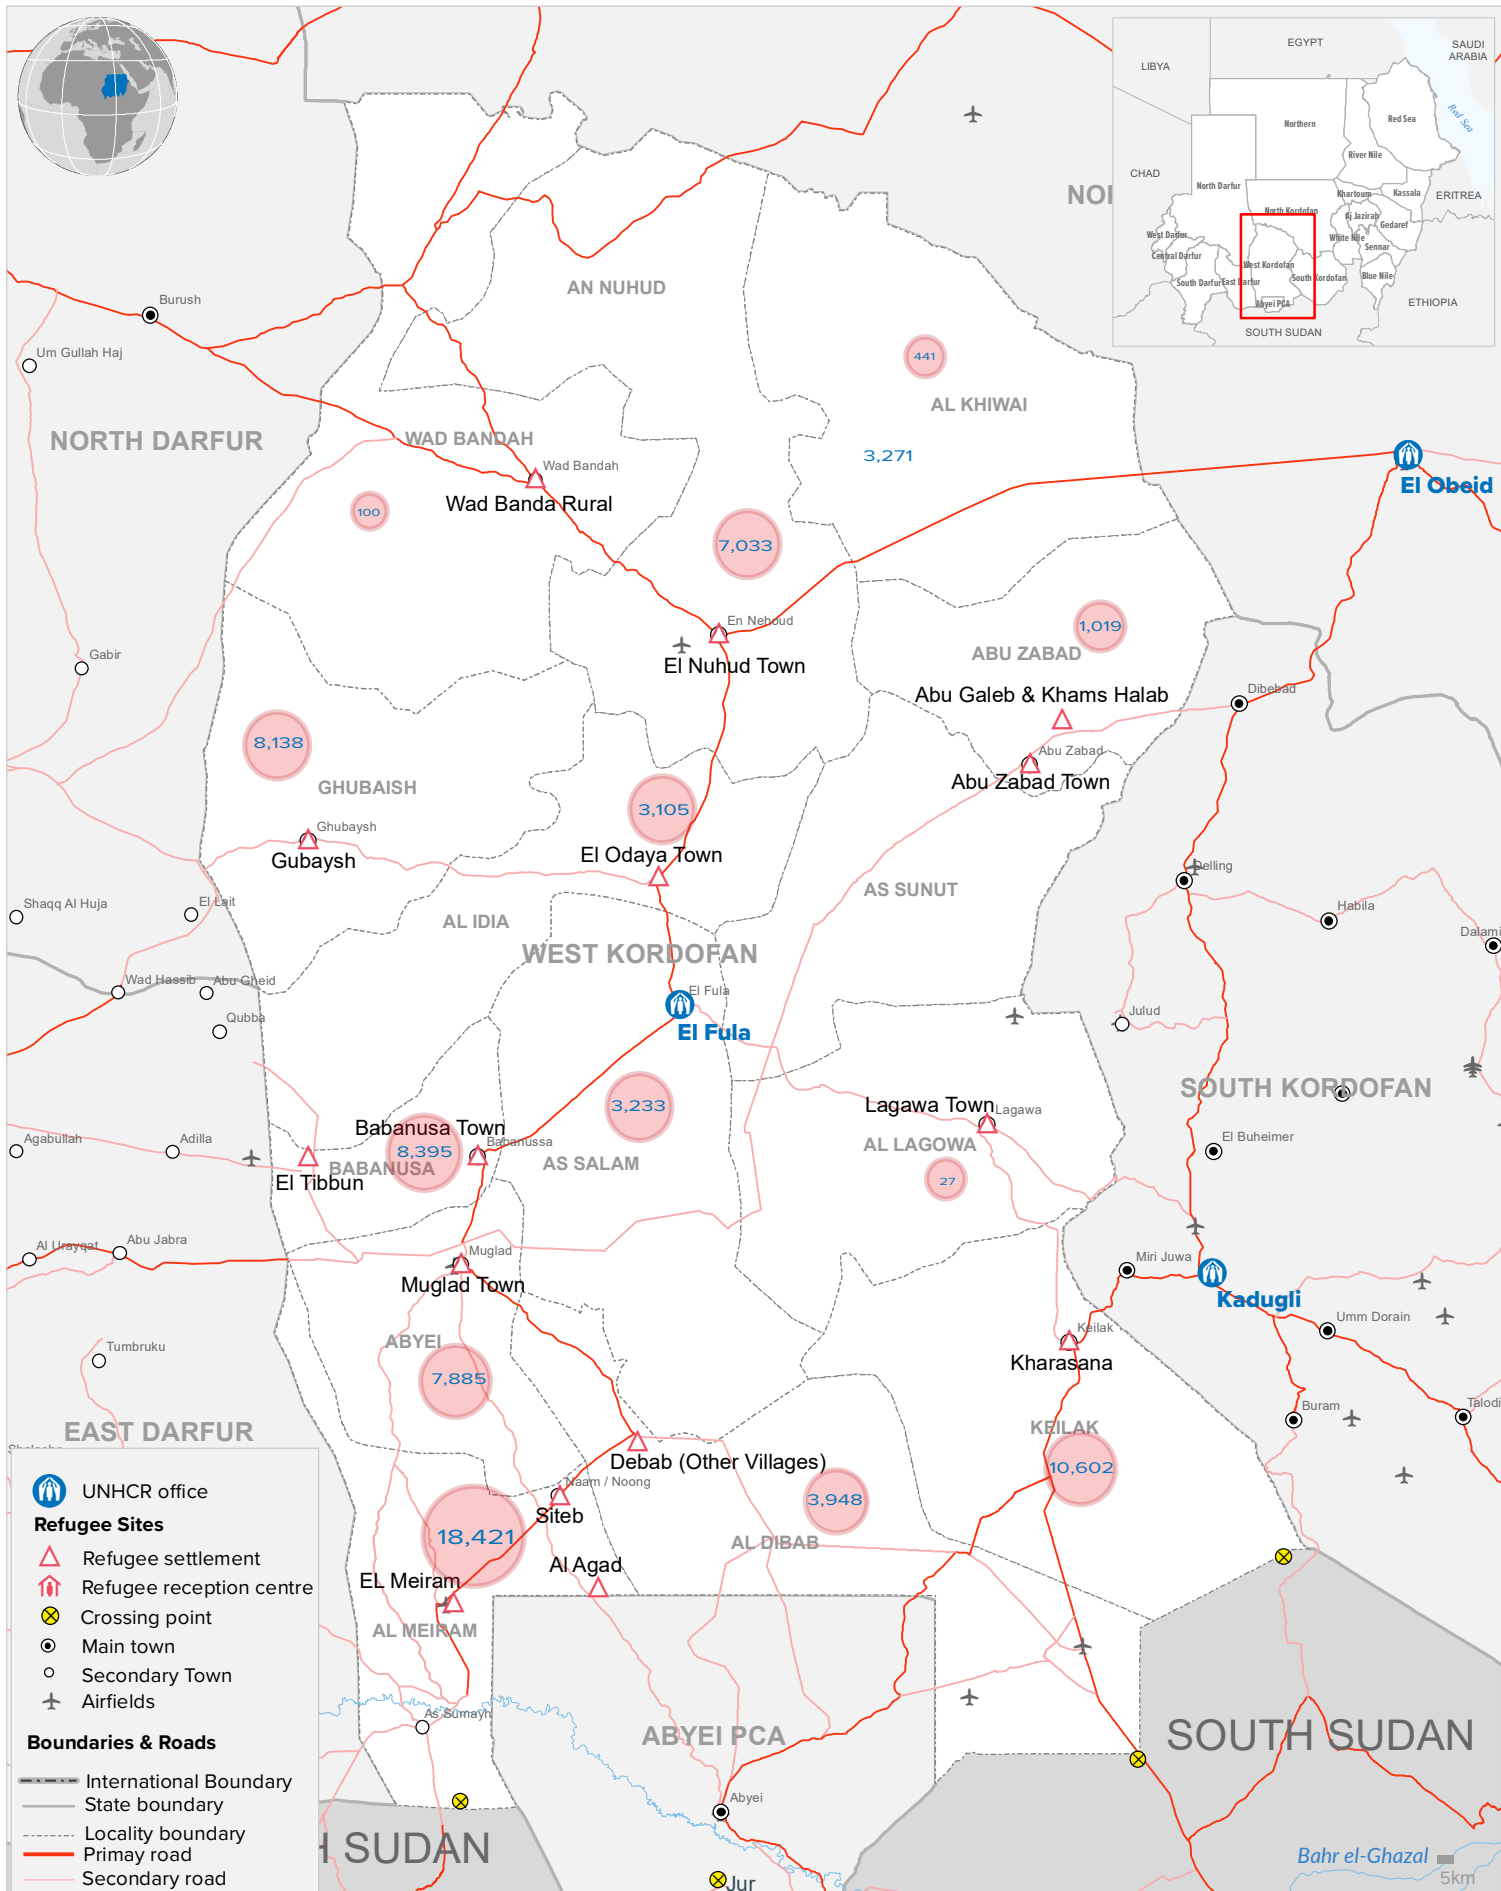

SUDAN: West Kordofan State

UNHCR Presence and Refugees Locations Map

As of 30 April 2022

The depiction and use of boundaries, geographic names and related data shown on maps and included in lists, tables, documents, and databases are not warranted to be error free nor do they necessarily imply official endorsement or acceptance by the United Nations. Final status of the Abyei area is not yet determined.

Sources: Boundary (CBS, FGC, NIC) Geodata: UNHCR, OCHA. Author: UNHCR Feedback: UNCHR - Sudan, Information Management Unit - SUDKHM@unhcr.org | ITUA@unhcr.org