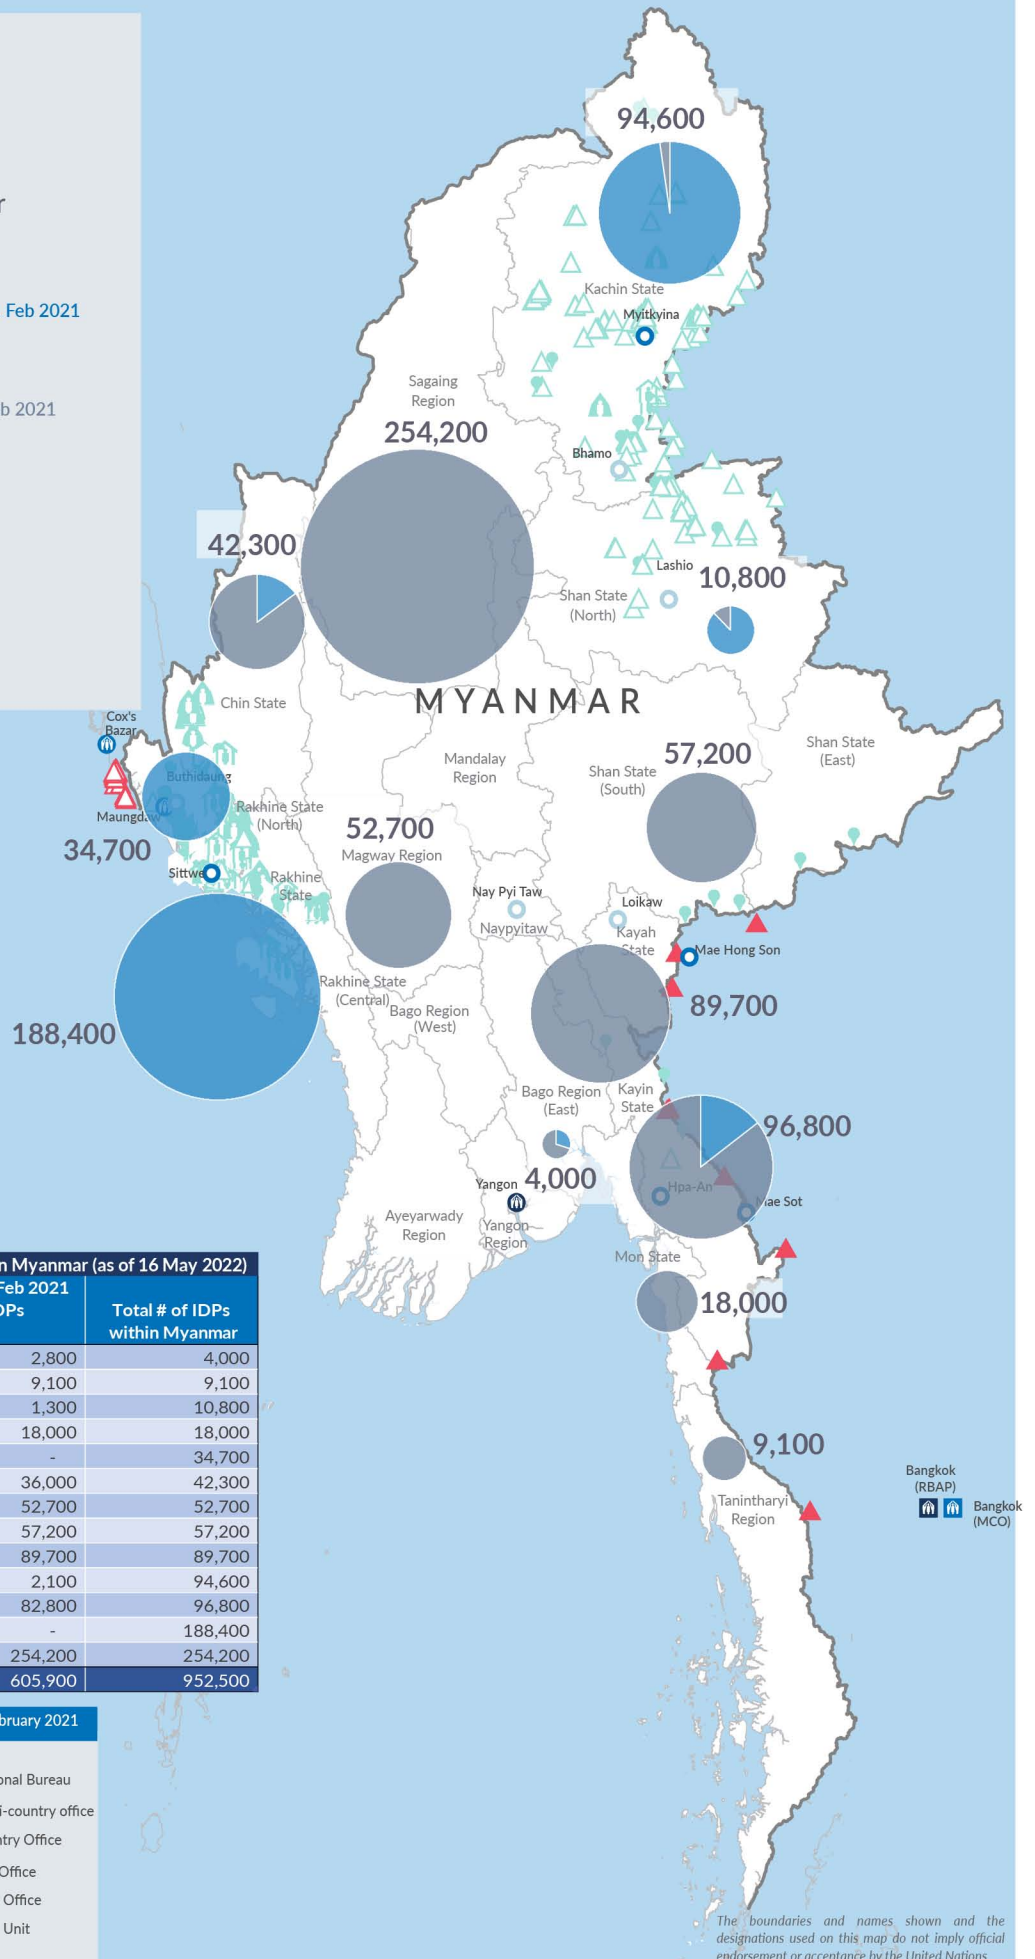

Key figures

952,500

Estimated total IDPs within Myanmar

346,600

 Estimated # of IDPs displaced prior to 1 Feb 2021
 (As of 31 December, 2021)

605,900

 Estimated # of IDPs displaced post 1 Feb 2021
 (As of 16 May, 2022)

 Prior to 1 Feb 2021

 Post 1 Feb 2021

Estimated internal displacement within Myanmar Pre+Post 1 February 2021 (rounded to the nearest hundred)

-  IDP unplanned settlement (pre-1 Feb 2021)
-  IDP Center (pre-1 Feb 2021)
-  IDP spontaneous location (pre-1 Feb 2021)
-  IDP planned settlement (pre-1 Feb 2021)
-  Temporary shelter for displaced people from Myanmar
-  Refugee, planned settlement
-  International boundaries
-  UNHCR Regional Bureau
-  UNHCR Multi-country office
-  UNHCR Country Office
-  UNHCR Sub-Office
-  UNHCR Field Office
-  UNHCR Field Unit

The boundaries and names shown and the designations used on this map do not imply official endorsement or acceptance by the United Nations