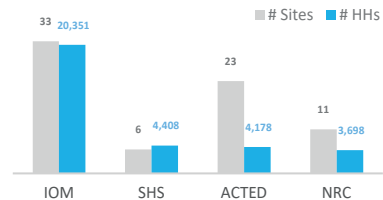

**242**  
77 COVERED  
IDP HOSTING SITES

**54,117**  
33,859 COVERED  
HHs IN HOSTIG SITES

**292,055**  
178,513 COVERED  
INDIVIDUALS IN HOSTIG SITES

**4**  
CCCM IMPLEMENTING PARTNERS

COVERAGE PER IMPLEMENTING PARTENR