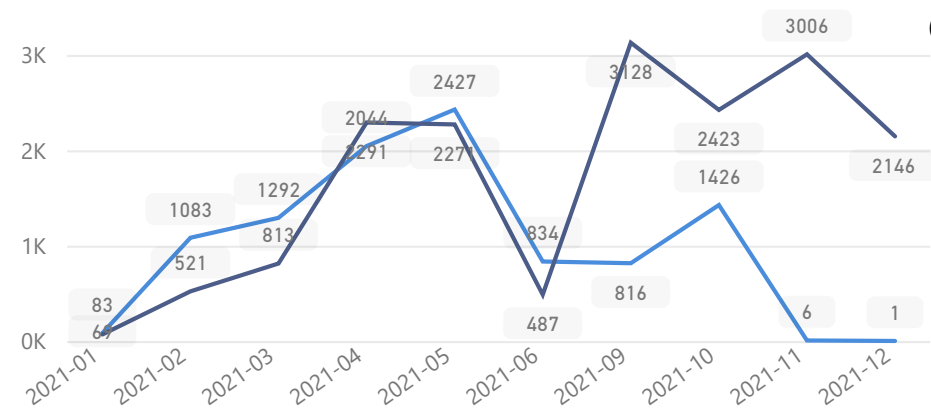

Uganda - Refugee Statistics April 2022 - Adjumani

Total Population
245,289

Total Refugees
245,197

Total Households
32,508

Total Asylum-Seekers
92

Women and Children
84 %
205,531

Female
53 %
130,339

Elderly
3 %
8,057

Youth 15-24
26 %
64,787

New Registration by Month

● New Registration ● Birth