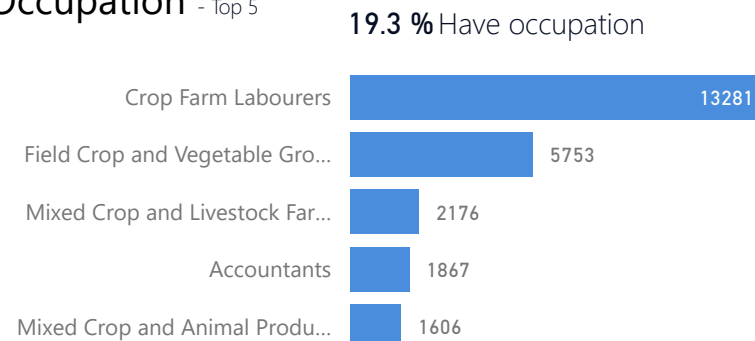

Youth 15-24
26 %
64,787

New Registration by Month

● New Registration ● Birth

Zones

Level3	HHs	Individuals
Nyumanzi	5,124	50,143
Pagrinya	6,567	41,140
Ayilo I	3,043	29,438
Maaji II	2,883	19,061
Ayilo II	2,164	17,399
Maaji III	2,830	16,758
Boroli I	1,663	10,981
Mirieyi	982	8,582
Alere	843	8,419
Agojo	1,795	8,119
Baratuku	969	7,275
Olua I	656	5,835
Mungula I	706	5,815
Boroli II	887	5,433
Olua II	553	4,654
Mungula II	300	1,722
Olji	238	1,594
Elema	195	1,043
Maaji I	84	585

Country of Origin

Country of Origin	Total
South Sudan	244,962
Sudan	247

Occupation - Top 5

* Age is between 18 - 59 years for Occupation

Age & Gender Breakdown

Specific Needs - Top 7

Assistance Status