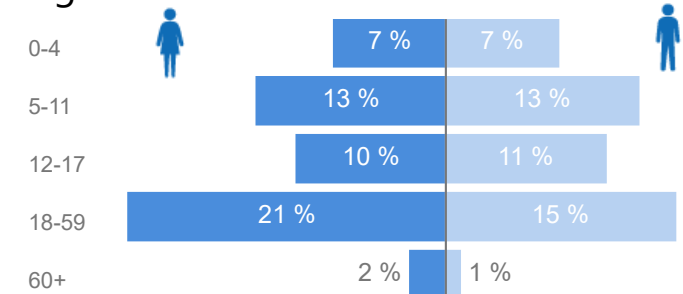

Youth 15-24
26 %
64,787

New Registration by Month

● New Registration ● Birth

Zones

Level3	HHs	Individuals
Nyumanzi	5,124	50,143
Pagrinya	6,567	41,140
Ayilo I	3,043	29,438
Maaji II	2,883	19,061
Ayilo II	2,164	17,399
Maaji III	2,830	16,758
Boroli I	1,663	10,981
Mirieyi	982	8,582
Alere	843	8,419
Agojo	1,795	8,119
Baratuku	969	7,275
Olua I	656	5,835
Mungula I	706	5,815
Boroli II	887	5,433
Olua II	553	4,654
Mungula II	300	1,722
Olji	238	1,594
Elema	195	1,043
Maaji I	84	585

Country of Origin

Country of Origin	Total
South Sudan	244,962
Sudan	247

Occupation - Top 5

* Age is between 18 - 59 years for Occupation

Age & Gender Breakdown

Specific Needs - Top 7

Assistance Status