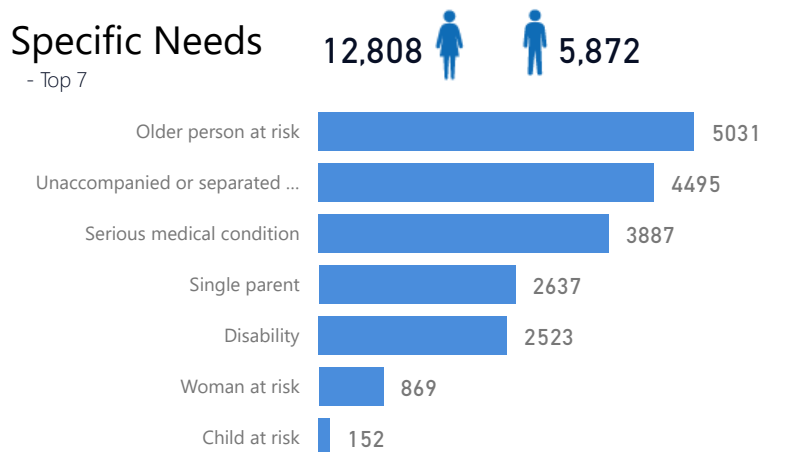

Uganda - Refugee Statistics April 2022 - Adjumani

Total Population
245,289

Total Refugees
245,197

Total Households
32,508

Total Asylum-Seekers
92

Women and Children
84 %
205,531

Female
53 %
130,339

Elderly
3 %
8,057

Youth 15-24
26 %
64,787

New Registration by Month

● New Registration ● Birth

Zones

Level3	HHs	Individuals
Nyumanzi	5,124	50,143
Pagrinya	6,567	41,140
Ayilo I	3,043	29,438
Maaji II	2,883	19,061
Ayilo II	2,164	17,399
Maaji III	2,830	16,758
Boroli I	1,663	10,981
Mirieyi	982	8,582
Alere	843	8,419
Agojo	1,795	8,119
Baratuku	969	7,275
Olua I	656	5,835
Mungula I	706	5,815
Boroli II	887	5,433
Olua II	553	4,654
Mungula II	300	1,722
Olji	238	1,594
Elema	195	1,043
Maaji I	84	585

Country of Origin

Country of Origin	Total
South Sudan	244,962
Sudan	247

Occupation - Top 5

* Age is between 18 - 59 years for Occupation

Age & Gender Breakdown

Specific Needs - Top 7

Assistance Status