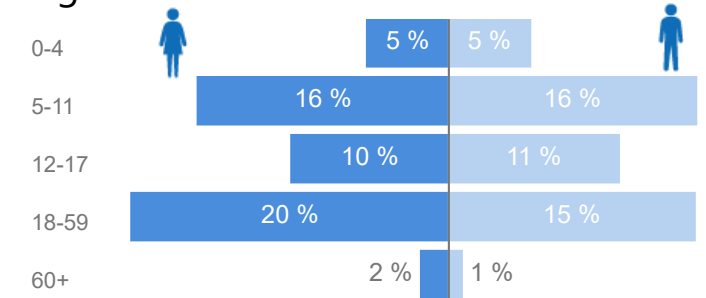

# Uganda - Refugee Statistics April 2022 - Bidibidi

Total Population  
**240,809**

Total Refugees  
**240,807**

Total Households  
**42,538**

Total Asylum-Seekers  
**2**

## Age & Gender Breakdown

Women and Children  
**84 %**  
201,697

Female  
**52 %**  
126,339

Elderly  
**3 %**  
6,177

Youth 15-24  
**25 %**  
59,596

## Occupation - Top 5

\* Age is between 18 - 59 years for Occupation