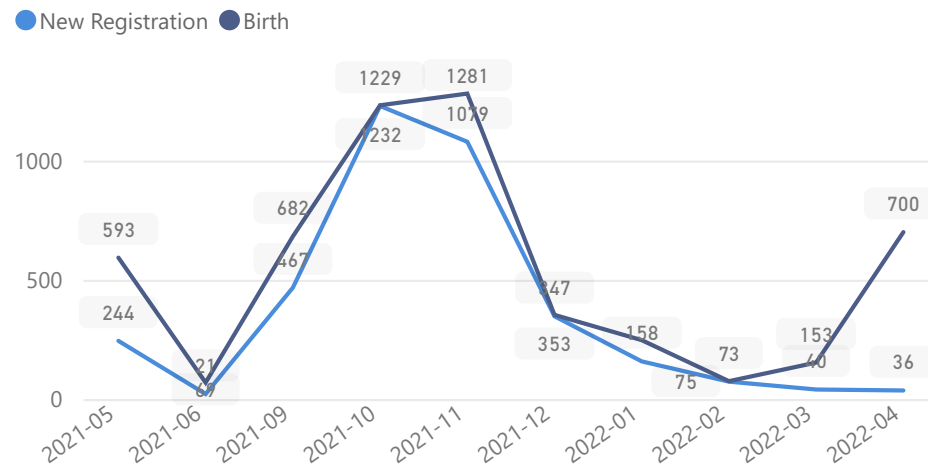

# Uganda - Refugee Statistics April 2022 - Bidibidi

Total Population  
**240,809**

Total Refugees  
**240,807**

Total Households  
**42,538**

Total Asylum-Seekers  
**2**

## Age & Gender Breakdown

Women and Children  
**84 %**  
201,697

Female  
**52 %**  
126,339

Elderly  
**3 %**  
6,177

Youth 15-24  
**25 %**  
59,596

## Specific Needs - Top 7

Country of Origin	Total
South Sudan	240,622
Sudan	111
Democratic Republic of the Congo	72
Ethiopia	2
Burundi	1
Rwanda	1

## Occupation - Top 5

\* Age is between 18 - 59 years for Occupation