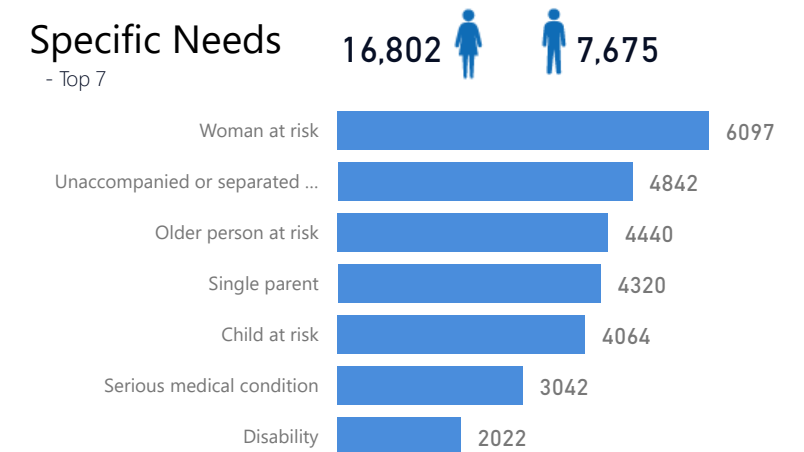

# Uganda - Refugee Statistics April 2022 - Bidibidi

Total Population  
**240,809**

Total Refugees  
**240,807**

Total Households  
**42,538**

Total Asylum-Seekers  
**2**

## Age & Gender Breakdown

Women and Children  
**84 %**  
201,697

Female  
**52 %**  
126,339

Elderly  
**3 %**  
6,177

Youth 15-24  
**25 %**  
59,596

## Specific Needs - Top 7

Country of Origin	Total
South Sudan	240,622
Sudan	111
Democratic Republic of the Congo	72
Ethiopia	2
Burundi	1
Rwanda	1

## Occupation - Top 5

\* Age is between 18 - 59 years for Occupation