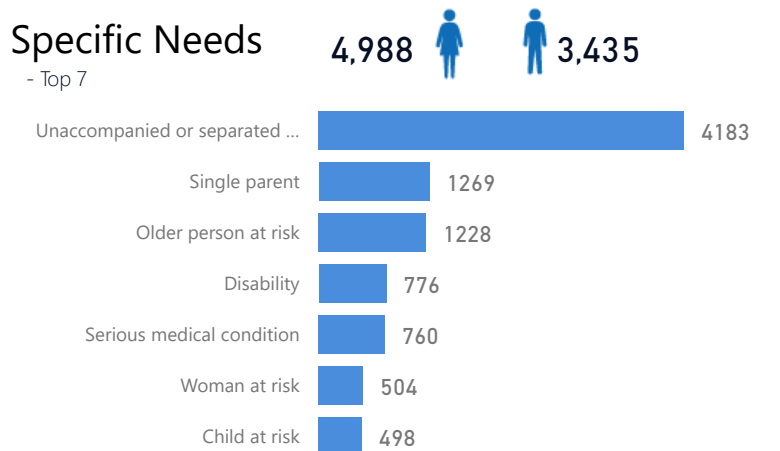

Uganda - Refugee Statistics April 2022 - Imvepi

Total Population
58,305

Total Refugees
58,297

Total Households
14,104

Total Asylum-Seekers
8

Zones

Level3	HHs	Individuals
Zone I	5,657	24,187
Zone Ii	5,092	22,011
Zone Iii	2,534	10,220
Zone Iv	820	1,886
Zone Vi	1	1

Age & Gender Breakdown

Women and Children
86 %
49,887

Female
53 %
31,175

Elderly
3 %
1,664

Youth 15-24
21 %
12,381

Country of Origin

Country of Origin	Total
South Sudan	56,360
Democratic Republic of the Congo	1,921
Sudan	19
Central African Republic	1
Ethiopia	1
Rwanda	1
Senegal	1
United Republic of Tanzania	1

Specific Needs - Top 7

New Registration by Month

Occupation - Top 5

Assistance Status