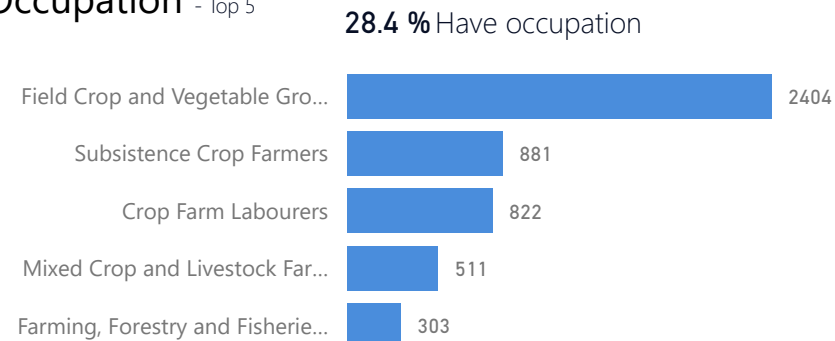

Uganda - Refugee Statistics April 2022 - Imvepi

Total Population
58,305

Total Refugees
58,297

Total Households
14,104

Total Asylum-Seekers
8

Zones

Level3	HHs	Individuals
Zone I	5,657	24,187
Zone Ii	5,092	22,011
Zone Iii	2,534	10,220
Zone Iv	820	1,886
Zone Vi	1	1

Age & Gender Breakdown

Women and Children
86 %
49,887

Female
53 %
31,175

Elderly
3 %
1,664

Youth 15-24
21 %
12,381

Country of Origin

Country of Origin	Total
South Sudan	56,360
Democratic Republic of the Congo	1,921
Sudan	19
Central African Republic	1
Ethiopia	1
Rwanda	1
Senegal	1
United Republic of Tanzania	1

Specific Needs - Top 7

New Registration by Month

Occupation - Top 5

Assistance Status