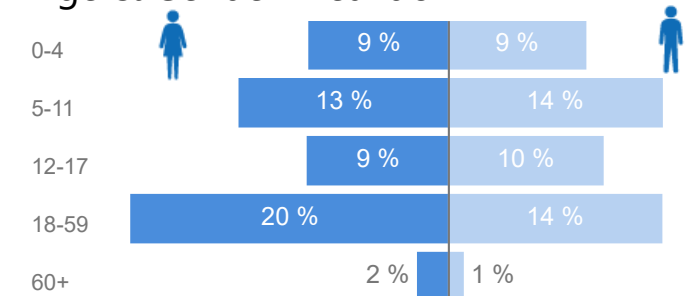

Uganda - Refugee Statistics April 2022 - Imvepi

Total Population
58,305

Total Refugees
58,297

Total Households
14,104

Total Asylum-Seekers
8

Zones

Level3	HHs	Individuals
Zone I	5,657	24,187
Zone Ii	5,092	22,011
Zone Iii	2,534	10,220
Zone Iv	820	1,886
Zone Vi	1	1

Age & Gender Breakdown

Women and Children
86 %
49,887

Female
53 %
31,175

Elderly
3 %
1,664

Youth 15-24
21 %
12,381

Country of Origin

Country of Origin	Total
South Sudan	56,360
Democratic Republic of the Congo	1,921
Sudan	19
Central African Republic	1
Ethiopia	1
Rwanda	1
Senegal	1
United Republic of Tanzania	1