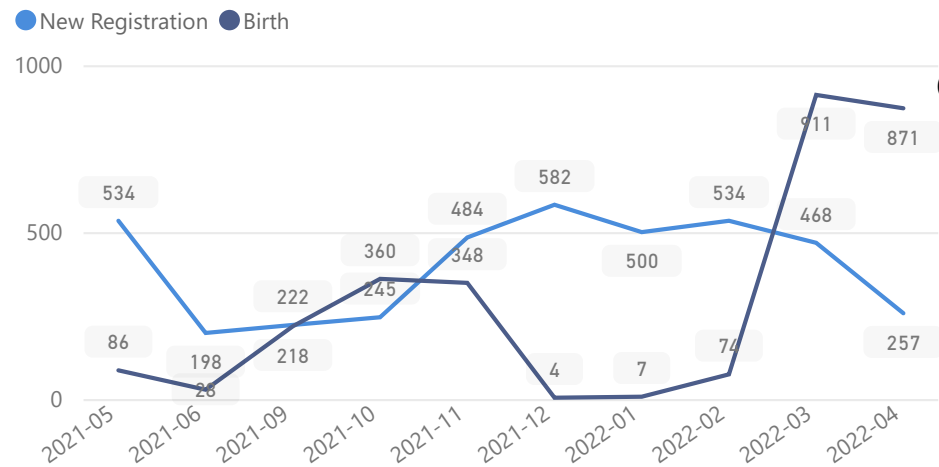

Uganda - Refugee Statistics April 2022 - Imvepi

Total Population
58,305

Total Refugees
58,297

Total Households
14,104

Total Asylum-Seekers
8

Zones

Level3	HHs	Individuals
Zone I	5,657	24,187
Zone Ii	5,092	22,011
Zone Iii	2,534	10,220
Zone Iv	820	1,886
Zone Vi	1	1

Age & Gender Breakdown

Women and Children
86 %
49,887

Female
53 %
31,175

Elderly
3 %
1,664

Youth 15-24
21 %
12,381

Country of Origin

Country of Origin	Total
South Sudan	56,360
Democratic Republic of the Congo	1,921
Sudan	19
Central African Republic	1
Ethiopia	1
Rwanda	1
Senegal	1
United Republic of Tanzania	1

Specific Needs - Top 7

New Registration by Month

Occupation - Top 5

Assistance Status