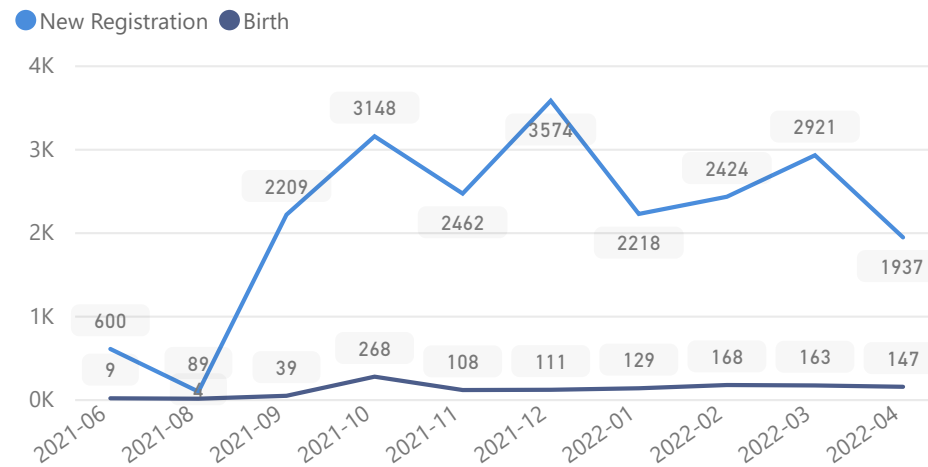

Country of Origin

Country of Origin	Total
Somalia	44,633
Democratic Republic of the Congo	27,197
Eritrea	22,116
South Sudan	6,143
Burundi	5,114
Ethiopia	3,729
Rwanda	2,306
Sudan	1,947
Pakistan	237
Turkey	76

Age & Gender Breakdown

Women and Children
62 %
70,290

Female
46 %
52,754

Elderly
2 %
1,722

Youth 15-24
27 %
30,319

Specific Needs

- Top 7

New Registration by Month

Occupation - Top 5

* Age is between 18 - 59 years for Occupation

Assistance Status