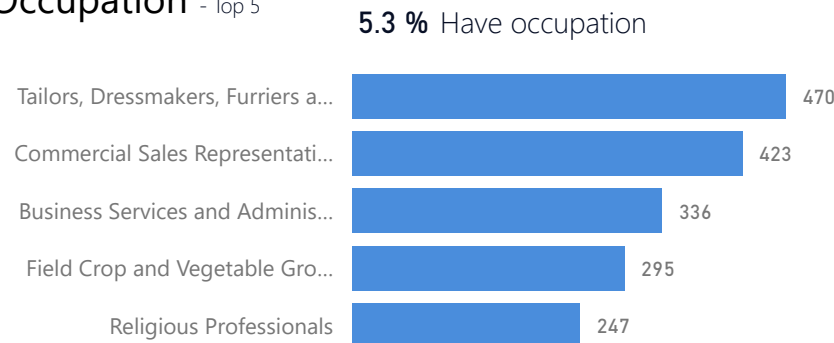

Age & Gender Breakdown

Women and Children
62 %
70,290

Female
46 %
52,754

Elderly
2 %
1,722

Youth 15-24
27 %
30,319

Specific Needs

- Top 7

New Registration by Month

Occupation - Top 5

* Age is between 18 - 59 years for Occupation

Assistance Status