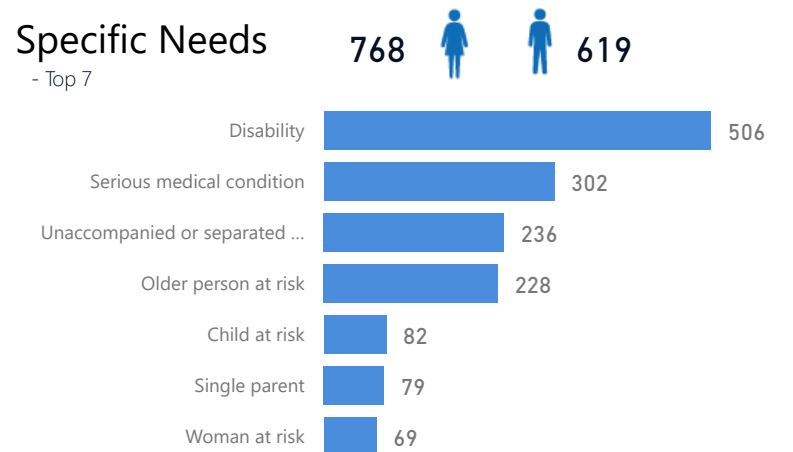

Country of Origin

Country of Origin	Total
Somalia	44,633
Democratic Republic of the Congo	27,197
Eritrea	22,116
South Sudan	6,143
Burundi	5,114
Ethiopia	3,729
Rwanda	2,306
Sudan	1,947
Pakistan	237
Turkey	76

Age & Gender Breakdown

Women and Children
62 %
70,290

Female
46 %
52,754

Elderly
2 %
1,722

Youth 15-24
27 %
30,319

Specific Needs

- Top 7

New Registration by Month

Occupation - Top 5

* Age is between 18 - 59 years for Occupation

Assistance Status