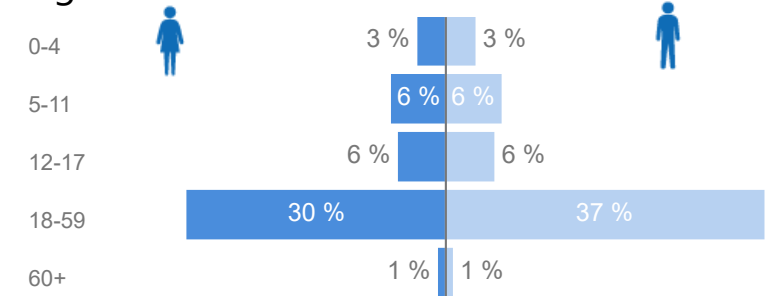

Uganda - Refugee Statistics April 2022 - Kampala

Total Population
113,682

Total Refugees
85,875

Total Households
65,207

Total Asylum-Seekers
27,807

Zones

Level3	HHS	Individuals
Kampala Central	30,392	42,546
Makindye Division	19,399	39,649
Rubaga Division	11,928	23,919
Nakawa	878	2,202
Kawempe Div	905	1,457
Kawempe Division	444	1,387
Makerere University	193	275

Age & Gender Breakdown

Women and Children
62 %
70,290

Female
46 %
52,754

Elderly
2 %
1,722

Youth 15-24
27 %
30,319

Specific Needs

- Top 7

New Registration by Month

Occupation - Top 5

* Age is between 18 - 59 years for Occupation

Assistance Status