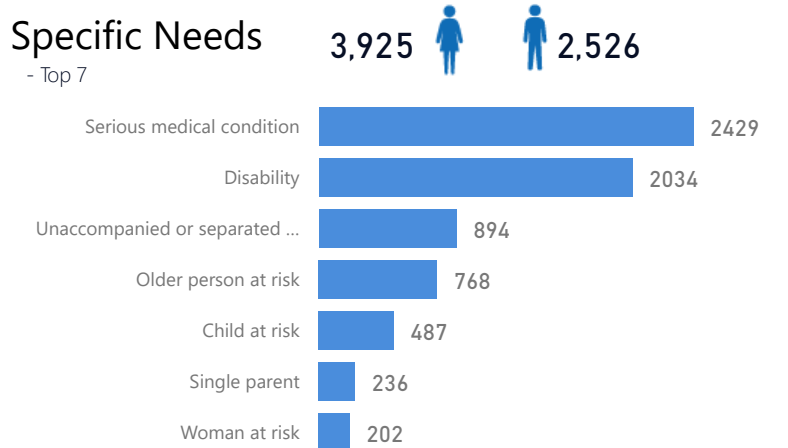

Uganda - Refugee Statistics April 2022 - Kiryandongo

Total Population

76,774

Total Refugees

76,734

Total Households

10,789

Total Asylum-Seekers

40

Zones

Level3	HHs	Individuals
Ranch 1	5,716	39,721
Ranch 37	5,044	36,986

Age & Gender Breakdown

Women and Children

82 %
62,956

Female

52 %
39,733

Elderly

2 %
1,523

Youth 15-24

29 %
22,555

Country of Origin

Country of Origin	Total
South Sudan	75,949
Democratic Republic of the Congo	314
Sudan	244
Kenya	190
Burundi	42
Rwanda	26
Somalia	4
Eritrea	2
Ethiopia	2
United Republic of Tanzania	1

Specific Needs - Top 7

New Registration by Month

Occupation - Top 5

* Age is between 18 - 59 years for Occupation

Assistance Status