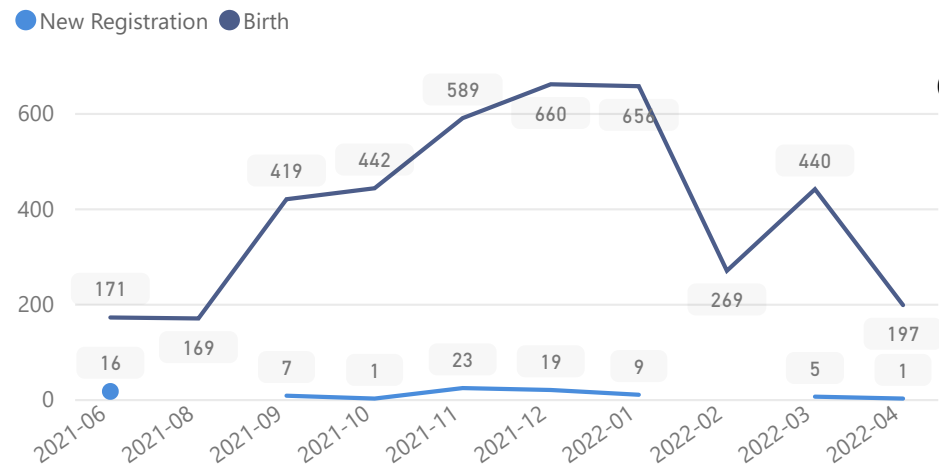

Uganda - Refugee Statistics April 2022 - Kiryandongo

Total Population

76,774

Total Refugees

76,734

Total Households

10,789

Total Asylum-Seekers

40

Zones

Level3	HHs	Individuals
Ranch 1	5,716	39,721
Ranch 37	5,044	36,986

Age & Gender Breakdown

Women and Children

82 %
62,956

Female

52 %
39,733

Elderly

2 %
1,523

Youth 15-24

29 %
22,555

Country of Origin

Country of Origin	Total
South Sudan	75,949
Democratic Republic of the Congo	314
Sudan	244
Kenya	190
Burundi	42
Rwanda	26
Somalia	4
Eritrea	2
Ethiopia	2
United Republic of Tanzania	1

Specific Needs - Top 7

New Registration by Month

Occupation - Top 5

* Age is between 18 - 59 years for Occupation

Assistance Status