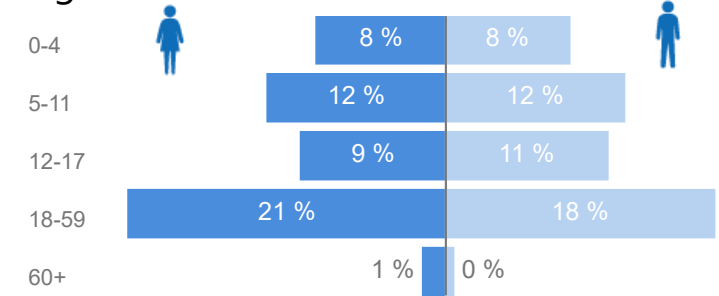

Uganda - Refugee Statistics April 2022 - Kiryandongo

Total Population

76,774

Total Refugees

76,734

Total Households

10,789

Total Asylum-Seekers

40

Zones

Level3	HHs	Individuals
Ranch 1	5,716	39,721
Ranch 37	5,044	36,986

Age & Gender Breakdown

Women and Children

82 %
62,956

Female

52 %
39,733

Elderly

2 %
1,523

Youth 15-24

29 %
22,555

Country of Origin

Country of Origin	Total
South Sudan	75,949
Democratic Republic of the Congo	314
Sudan	244
Kenya	190
Burundi	42
Rwanda	26
Somalia	4
Eritrea	2
Ethiopia	2
United Republic of Tanzania	1