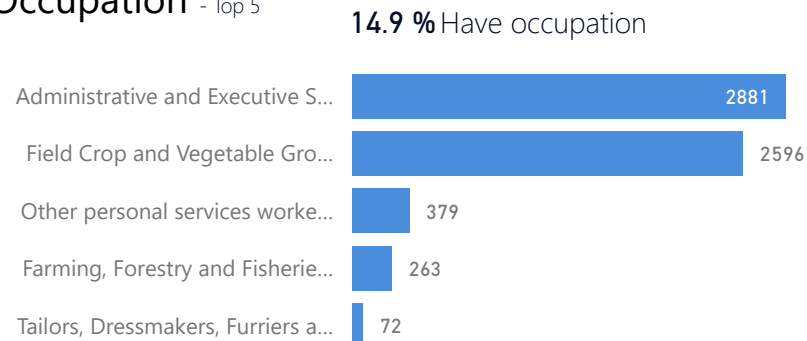

Elderly

2 %
1,523

Youth 15-24

29 %
22,555

Country of Origin

Country of Origin	Total
South Sudan	75,949
Democratic Republic of the Congo	314
Sudan	244
Kenya	190
Burundi	42
Rwanda	26
Somalia	4
Eritrea	2
Ethiopia	2
United Republic of Tanzania	1

Specific Needs - Top 7

New Registration by Month

Occupation - Top 5

* Age is between 18 - 59 years for Occupation

Assistance Status