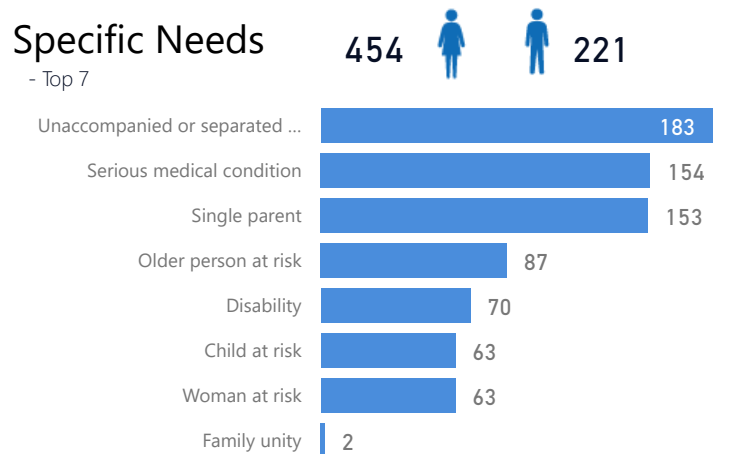

## Age & Gender Breakdown

Women and Children  
**85 %**  
4,842

Female  
**53 %**  
3,003

Elderly  
**3 %**  
168

Youth 15-24  
**27 %**  
1,555

## Specific Needs - Top 7

Country of Origin	Total
Democratic Republic of the Congo	5,684
South Sudan	3
Somalia	1

## Assistance Status

\* Age is between 18 - 59 years for Occupation