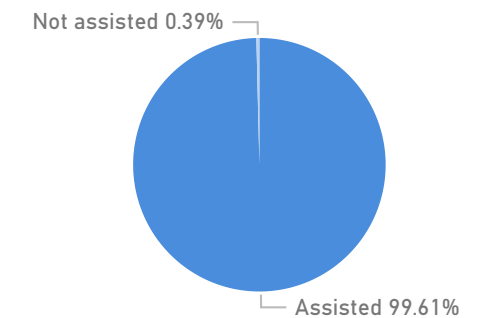

Assistance Status

* Age is between 18 - 59 years for Occupation