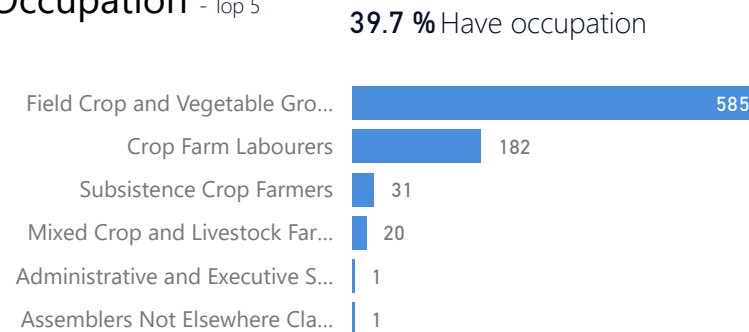

## Age & Gender Breakdown

Women and Children  
**85 %**  
4,842

Female  
**53 %**  
3,003

Elderly  
**3 %**  
168

Youth 15-24  
**27 %**  
1,555

## Specific Needs - Top 7

Country of Origin	Total
Democratic Republic of the Congo	5,684
South Sudan	3
Somalia	1

## Occupation - Top 5