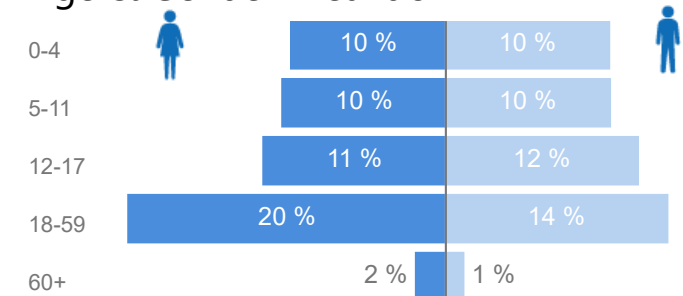

# Uganda - Refugee Statistics April 2022 - Lobule

Total Population  
**5,688**

Total Refugees  
**5,688**

Total Households  
**951**

Total Asylum-Seekers  
**0**

## Age & Gender Breakdown

Women and Children  
**85 %**  
4,842

Female  
**53 %**  
3,003

Elderly  
**3 %**  
168

Youth 15-24  
**27 %**  
1,555