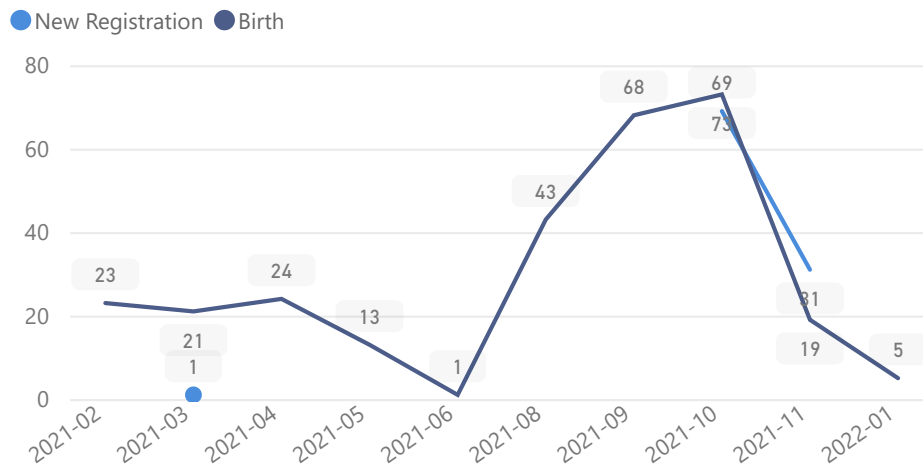

Uganda - Refugee Statistics April 2022 - Oruchinga

Total Population
7,509

Total Refugees
7,509

Total Households
1,693

Total Asylum-Seekers
0

Zones

Level3	HHs	Individuals
Kifunjo	545	2,237
Michinga	453	2,003
Busheka	448	1,957
Rurongo	191	905
Kazinga	134	537
Isingiro	1	6
Makindye Division	2	6
Rubondo	1	6
Oruchinga	1	2

Age & Gender Breakdown

Women and Children
81 %
6,045

Female
51 %
3,861

Elderly
3 %
234

Youth 15-24
21 %
1,591

Specific Needs - Top 7
1,632 (Male) **994** (Female)

New Registration by Month

Country of Origin

Country of Origin	Total
Democratic Republic of the Congo	3,775
Rwanda	1,973
Burundi	1,708
South Sudan	51

Occupation - Top 5

Assistance Status

* Age is between 18 - 59 years for Occupation