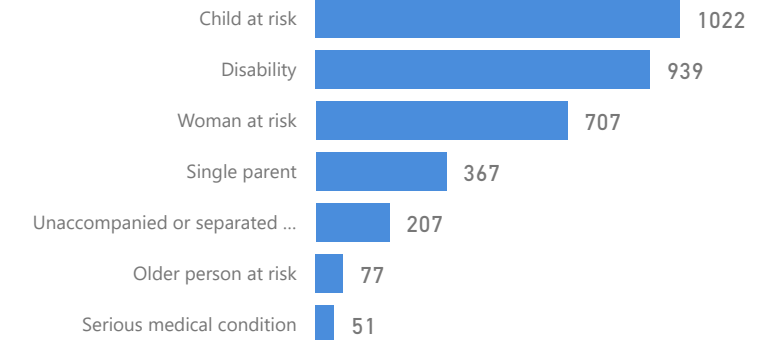

Uganda - Refugee Statistics April 2022 - Oruchinga

Total Population
7,509

Total Refugees
7,509

Total Households
1,693

Total Asylum-Seekers
0

Zones

Level3	HHs	Individuals
Kifunjo	545	2,237
Michinga	453	2,003
Busheka	448	1,957
Rurongo	191	905
Kazinga	134	537
Isingiro	1	6
Makindye Division	2	6
Rubondo	1	6
Oruchinga	1	2

Age & Gender Breakdown

Women and Children
81 %
6,045

Female
51 %
3,861

Elderly
3 %
234

Youth 15-24
21 %
1,591

Specific Needs - Top 7
1,632 (Male) **994** (Female)

New Registration by Month

Country of Origin

Country of Origin	Total
Democratic Republic of the Congo	3,775
Rwanda	1,973
Burundi	1,708
South Sudan	51

Occupation - Top 5

Assistance Status

* Age is between 18 - 59 years for Occupation