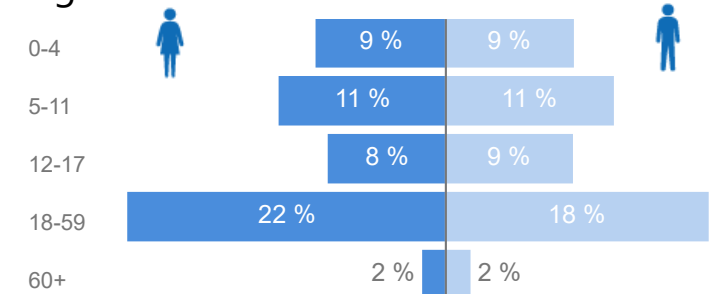

Uganda - Refugee Statistics April 2022 - Oruchinga

Total Population
7,509

Total Refugees
7,509

Total Households
1,693

Total Asylum-Seekers
0

Zones

Level3	HHs	Individuals
Kifunjo	545	2,237
Michinga	453	2,003
Busheka	448	1,957
Rurongo	191	905
Kazinga	134	537
Isingiro	1	6
Makindye Division	2	6
Rubondo	1	6
Oruchinga	1	2

Age & Gender Breakdown

Women and Children
81 %
6,045

Female
51 %
3,861

Elderly
3 %
234

Youth 15-24
21 %
1,591

Specific Needs - Top 7
1,632 (Male) **994** (Female)

New Registration by Month

Country of Origin

Country of Origin	Total
Democratic Republic of the Congo	3,775
Rwanda	1,973
Burundi	1,708
South Sudan	51

Occupation - Top 5

Assistance Status

* Age is between 18 - 59 years for Occupation