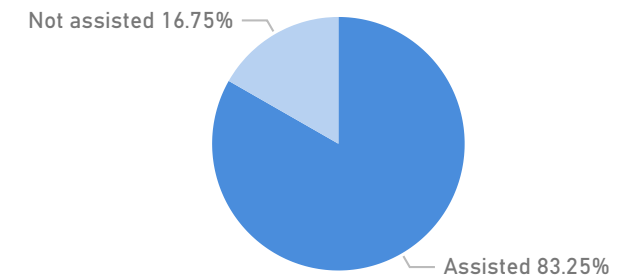

Uganda - Refugee Statistics April 2022 - Oruchinga

Total Population
7,509

Total Refugees
7,509

Total Households
1,693

Total Asylum-Seekers
0

Zones

Level3	HHs	Individuals
Kifunjo	545	2,237
Michinga	453	2,003
Busheka	448	1,957
Rurongo	191	905
Kazinga	134	537
Isingiro	1	6
Makindye Division	2	6
Rubondo	1	6
Oruchinga	1	2

Age & Gender Breakdown

Women and Children
81 %
6,045

Female
51 %
3,861

Elderly
3 %
234

Youth 15-24
21 %
1,591

Specific Needs - Top 7
1,632 (Male) **994** (Female)

New Registration by Month

Country of Origin

Country of Origin	Total
Democratic Republic of the Congo	3,775
Rwanda	1,973
Burundi	1,708
South Sudan	51

Occupation - Top 5

Assistance Status

* Age is between 18 - 59 years for Occupation