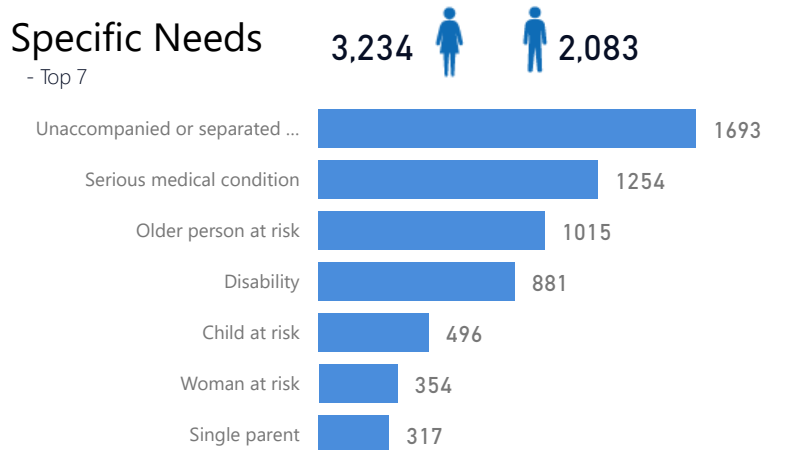

Youth 15-24
25 %
16,378

New Registration by Month

Zones

Level3	HHs	Individuals
Zone 5B	4,034	14,109
Zone 7	2,966	11,329
Zone 5A	2,053	8,557
Zone 6	2,282	8,402
Zone 4	2,181	7,772
Zone 8	1,458	5,249
Zone 2	1,289	4,054
Zone 1	968	3,221
Zone 3	738	2,706
Zone I	1	2

Country of Origin	Total
South Sudan	65,138
Sudan	287
Democratic Republic of the Congo	71

Occupation - Top 5

Age & Gender Breakdown

Specific Needs - Top 7

Assistance Status

* Age is between 18 - 59 years for Occupation