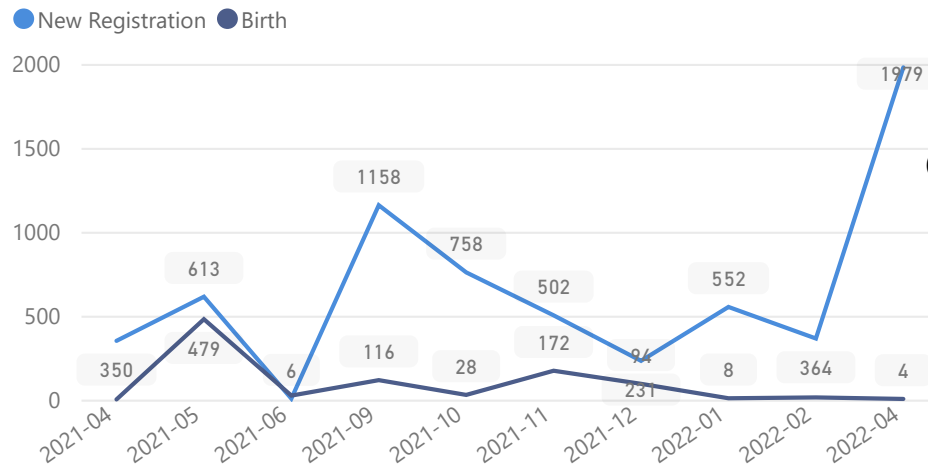

Uganda - Refugee Statistics April 2022 - Palabek

Total Population
65,496

Total Refugees
65,482

Total Households
17,996

Total Asylum-Seekers
14

Women and Children
83 %
54,273

Female
51 %
33,323

Elderly
2 %
1,526

Youth 15-24
25 %
16,378

New Registration by Month

Zones

Level3	HHs	Individuals
Zone 5B	4,034	14,109
Zone 7	2,966	11,329
Zone 5A	2,053	8,557
Zone 6	2,282	8,402
Zone 4	2,181	7,772
Zone 8	1,458	5,249
Zone 2	1,289	4,054
Zone 1	968	3,221
Zone 3	738	2,706
Zone I	1	2

Country of Origin	Total
South Sudan	65,138
Sudan	287
Democratic Republic of the Congo	71

Occupation - Top 5

Age & Gender Breakdown

Specific Needs - Top 7

Assistance Status

* Age is between 18 - 59 years for Occupation