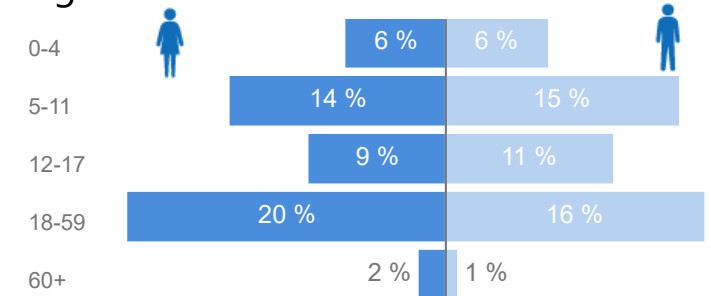

Youth 15-24
25 %
16,378

New Registration by Month

Zones

Level3	HHs	Individuals
Zone 5B	4,034	14,109
Zone 7	2,966	11,329
Zone 5A	2,053	8,557
Zone 6	2,282	8,402
Zone 4	2,181	7,772
Zone 8	1,458	5,249
Zone 2	1,289	4,054
Zone 1	968	3,221
Zone 3	738	2,706
Zone I	1	2

Country of Origin	Total
South Sudan	65,138
Sudan	287
Democratic Republic of the Congo	71

Occupation - Top 5

Age & Gender Breakdown

Specific Needs - Top 7

Assistance Status

* Age is between 18 - 59 years for Occupation