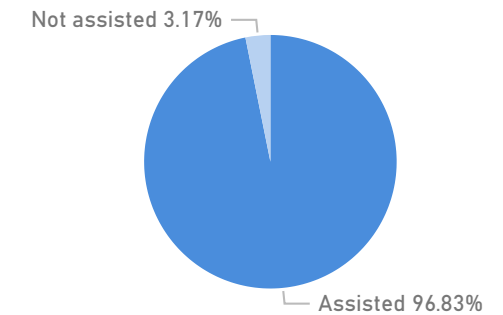

Country of Origin	Total
South Sudan	65,138
Sudan	287
Democratic Republic of the Congo	71

Occupation - Top 5

Age & Gender Breakdown

Specific Needs - Top 7

Assistance Status

* Age is between 18 - 59 years for Occupation