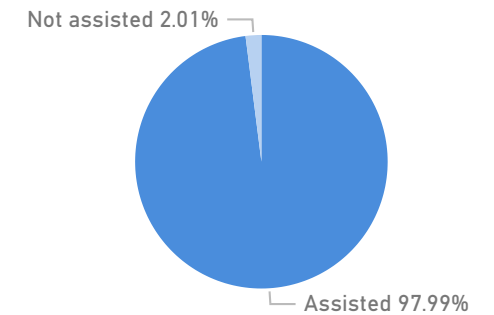

Country of Origin	Total
South Sudan	127,359
Democratic Republic of the Congo	60
Sudan	37
Rwanda	9

Age & Gender Breakdown

Specific Needs - Top 7

Occupation - Top 5

Assistance Status

* Age is between 18 - 59 years for Occupation