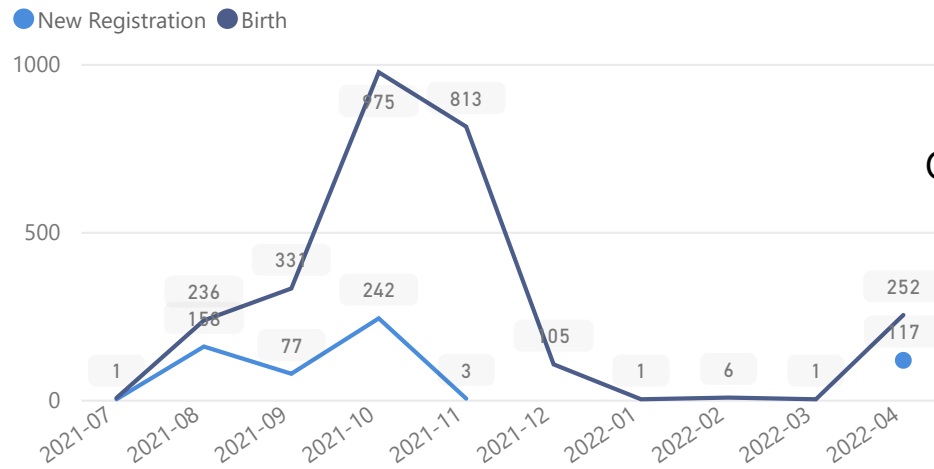

Uganda - Refugee Statistics April 2022 - Palorinya

Total Population
127,465

Total Refugees
127,450

Total Households
30,296

Total Asylum-Seekers
15

Women and Children
80 %
101,550

Female
53 %
67,113

Elderly
4 %
5,632

Youth 15-24
25 %
32,072

New Registration by Month

Zones

Level3	HHs	Individuals
Morobi	8,546	36,059
Dongo West	6,336	25,569
Chinyi	4,831	19,524
Basecamp Ibakwe	3,331	15,601
Dongo East	3,075	12,961
Belemaling	2,358	10,517
Budri	1,812	7,214
Ranch 1	2	10
Zone 5B	1	6
Zone 7	1	1

Country of Origin	Total
South Sudan	127,359
Democratic Republic of the Congo	60
Sudan	37
Rwanda	9