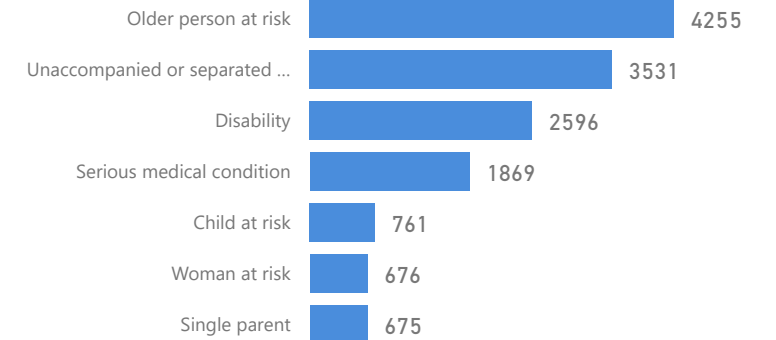

Uganda - Refugee Statistics April 2022 - Palorinya

Total Population
127,465

Total Refugees
127,450

Total Households
30,296

Total Asylum-Seekers
15

Women and Children
80 %
101,550

Female
53 %
67,113

Elderly
4 %
5,632

Youth 15-24
25 %
32,072

New Registration by Month

Zones

Level3	HHs	Individuals
Morobi	8,546	36,059
Dongo West	6,336	25,569
Chinyi	4,831	19,524
Basecamp Ibakwe	3,331	15,601
Dongo East	3,075	12,961
Belemaling	2,358	10,517
Budri	1,812	7,214
Ranch 1	2	10
Zone 5B	1	6
Zone 7	1	1

Country of Origin	Total
South Sudan	127,359
Democratic Republic of the Congo	60
Sudan	37
Rwanda	9

Age & Gender Breakdown

Specific Needs - Top 7

Occupation - Top 5

Assistance Status

* Age is between 18 - 59 years for Occupation