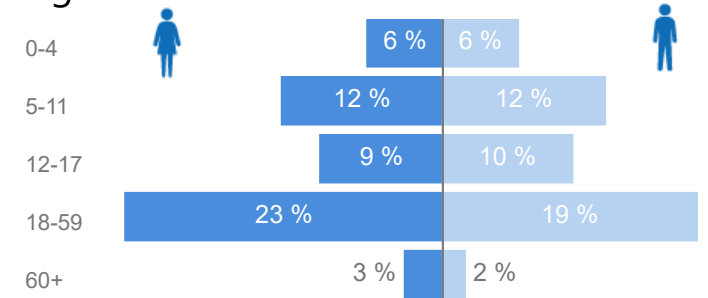

Uganda - Refugee Statistics April 2022 - Palorinya

Total Population
127,465

Total Refugees
127,450

Total Households
30,296

Total Asylum-Seekers
15

Women and Children
80 %
101,550

Female
53 %
67,113

Elderly
4 %
5,632

Youth 15-24
25 %
32,072

New Registration by Month

Zones

Level3	HHs	Individuals
Morobi	8,546	36,059
Dongo West	6,336	25,569
Chinyi	4,831	19,524
Basecamp Ibakwe	3,331	15,601
Dongo East	3,075	12,961
Belemaling	2,358	10,517
Budri	1,812	7,214
Ranch 1	2	10
Zone 5B	1	6
Zone 7	1	1

Country of Origin	Total
South Sudan	127,359
Democratic Republic of the Congo	60
Sudan	37
Rwanda	9

Age & Gender Breakdown

Specific Needs - Top 7

Occupation - Top 5

Assistance Status

* Age is between 18 - 59 years for Occupation