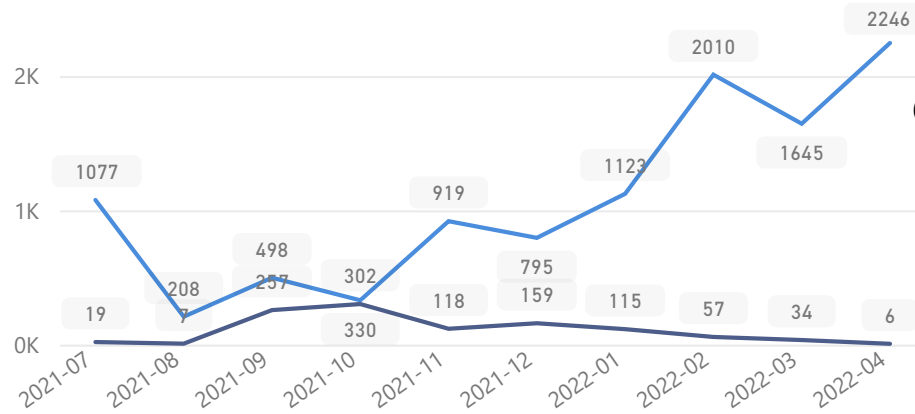

# Uganda - Refugee Statistics April 2022 - Rhino

Total Population  
**137,239**

Total Refugees  
**137,230**

Total Households  
**32,057**

Total Asylum-Seekers  
**9**

## Zones

Level3	HHs	Individuals
Zone VII	12,664	44,270
Zone VI	6,668	28,440
Zone II	4,388	18,426
Zone I	2,709	15,715
Zone V	2,188	14,881
Zone IV	2,436	10,620
Zone III	1,003	4,886

## Age & Gender Breakdown

Women and Children  
**80 %**  
110,096

Female  
**51 %**  
69,352

Elderly  
**2 %**  
3,119

Youth 15-24  
**28 %**  
38,528

## New Registration by Month

● New Registration ● Birth