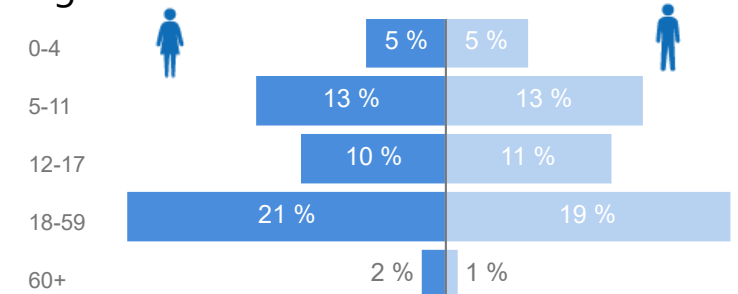

# Uganda - Refugee Statistics April 2022 - Rhino

Total Population  
**137,239**

Total Refugees  
**137,230**

Total Households  
**32,057**

Total Asylum-Seekers  
**9**

## Age & Gender Breakdown

Women and Children  
**80 %**  
110,096

Female  
**51 %**  
69,352

Elderly  
**2 %**  
3,119

Youth 15-24  
**28 %**  
38,528