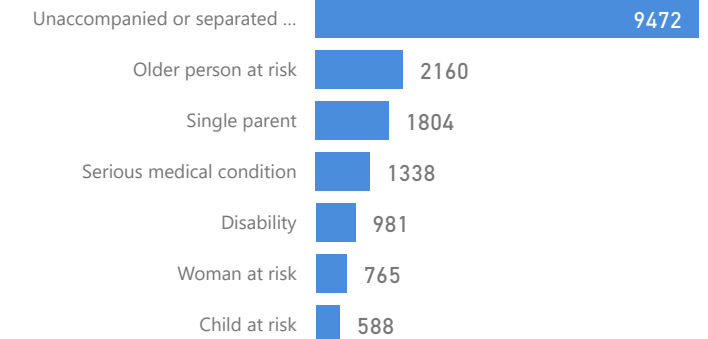

## Age & Gender Breakdown

Women and Children  
**80 %**  
110,096

Female  
**51 %**  
69,352

Elderly  
**2 %**  
3,119

Youth 15-24  
**28 %**  
38,528

## New Registration by Month

● New Registration ● Birth

## Country of Origin

Country of Origin	Total
South Sudan	131,226
Democratic Republic of the Congo	5,022
Sudan	891
Rwanda	43

## Specific Needs - Top 7