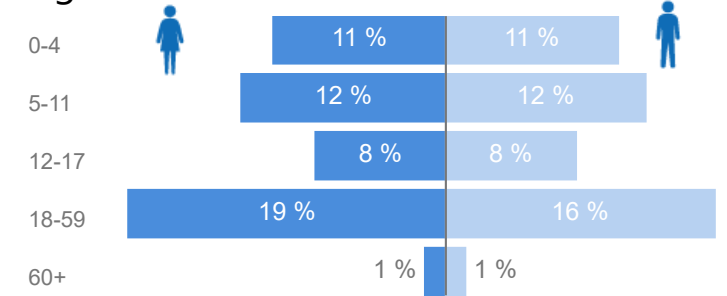

Uganda - Refugee Statistics April 2022 - Rwamwanja

Total Population
81,948

Total Refugees
80,792

Total Households
19,291

Total Asylum-Seekers
1,156

Women and Children
82 %
67,508

Female
52 %
42,365

Elderly
2 %
2,016

Youth 15-24
17 %
14,326

Zones

Level3	HHs	Individuals
Kyempango	6,710	26,608
Kaihora	2,226	10,751
Mahani	2,280	9,687
Base Camp	1,843	7,892
Nkoma	1,721	7,891
Ntenungi	1,741	7,813
Mahiga	917	3,889
Kikuura	568	2,492
Wajagahe	417	1,924
Buguta	320	1,474

Country of Origin	Total
Democratic Republic of the Congo	81,430
Rwanda	321
South Sudan	123
Burundi	47
Somalia	12

Age & Gender Breakdown