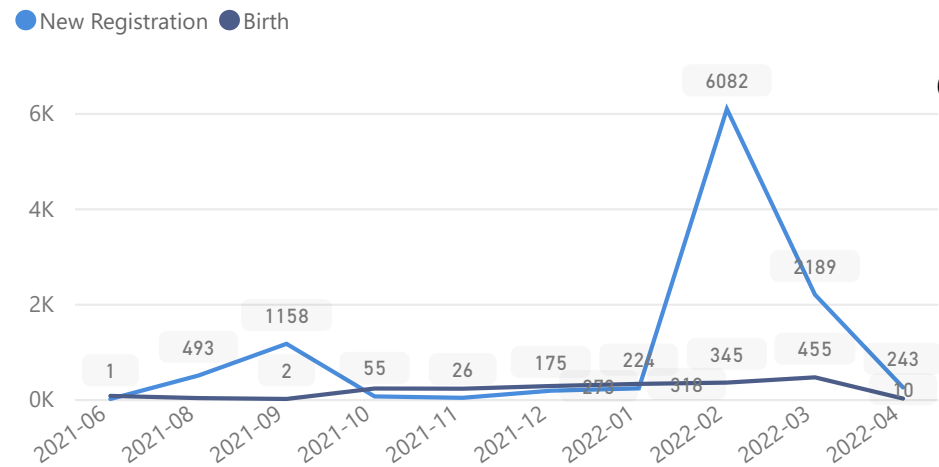

New Registration by Month