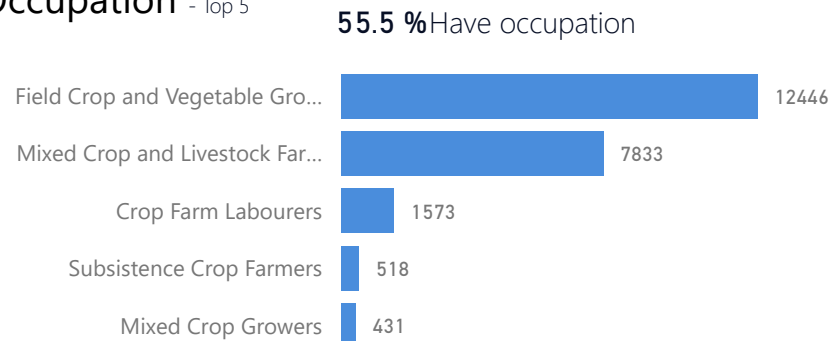

Country of Origin	Total
Democratic Republic of the Congo	81,430
Rwanda	321
South Sudan	123
Burundi	47
Somalia	12

## Age & Gender Breakdown

Specific Needs - Top 7  
2,995 (Female) 1,762 (Male)

## Occupation - Top 5

\* Age is between 18 - 59 years for Occupation