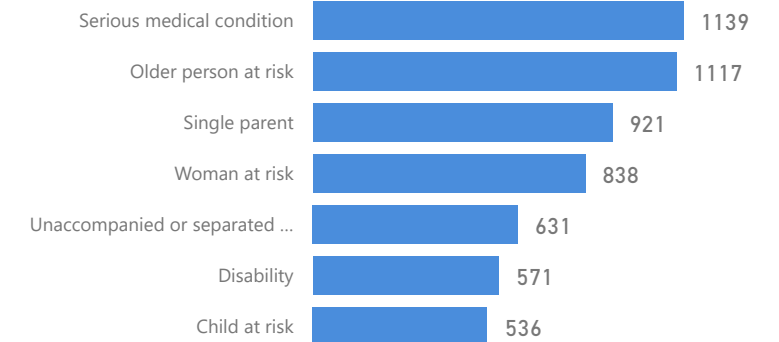

Specific Needs - Top 7
2,995 (Female) 1,762 (Male)