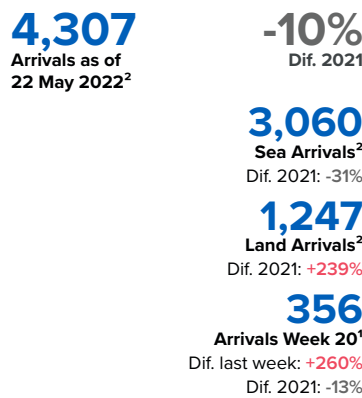

Western Mediterranean