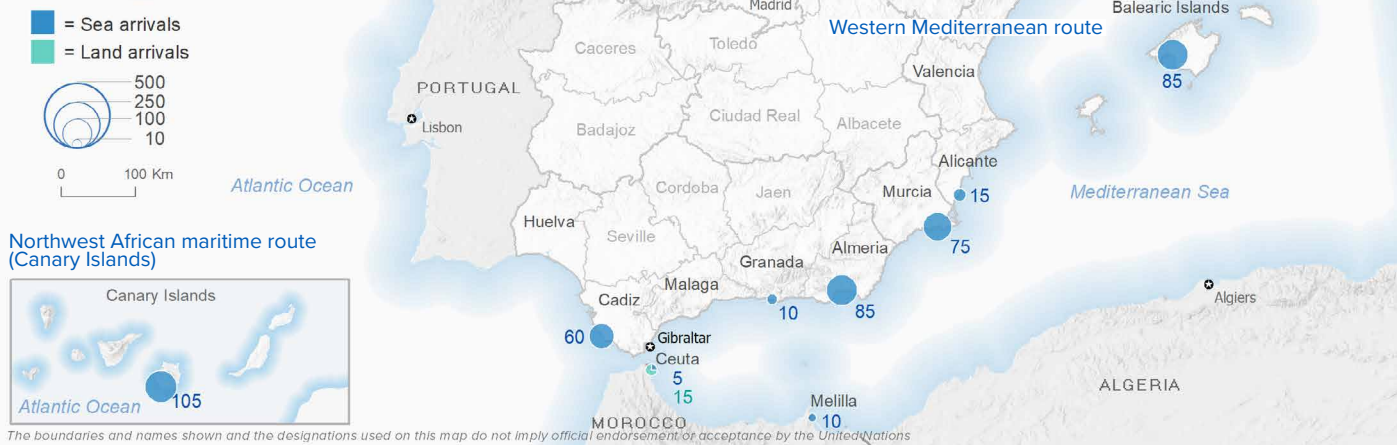

# SPAIN Weekly snapshot - Week 20 (16 - 22 May 2022)

The charts below are based on figures from the Ministry of Interior and UNHCR estimates. All figures are provisional and subject to change

## Refugees & migrants: sea and land arrivals in week 20<sup>1</sup>

### Western Mediterranean

### Northwest African maritime (Canary Islands)