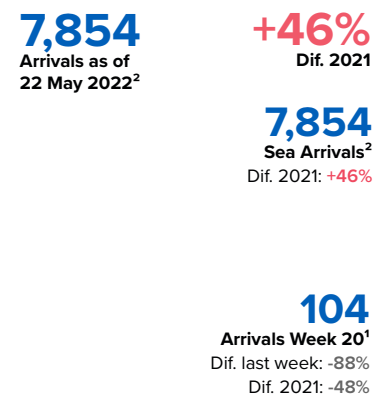

Northwest African maritime (Canary Islands)