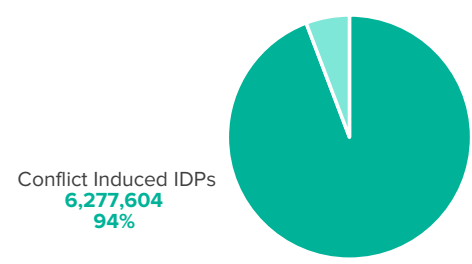

KEY FIGURES

Natural Disaster IDPs
384,570
6%

PoCs IN SOUTHERN AFRICA REGION

The boundaries and names shown and the designations used on this map do not imply official endorsement or acceptance by the United Nations