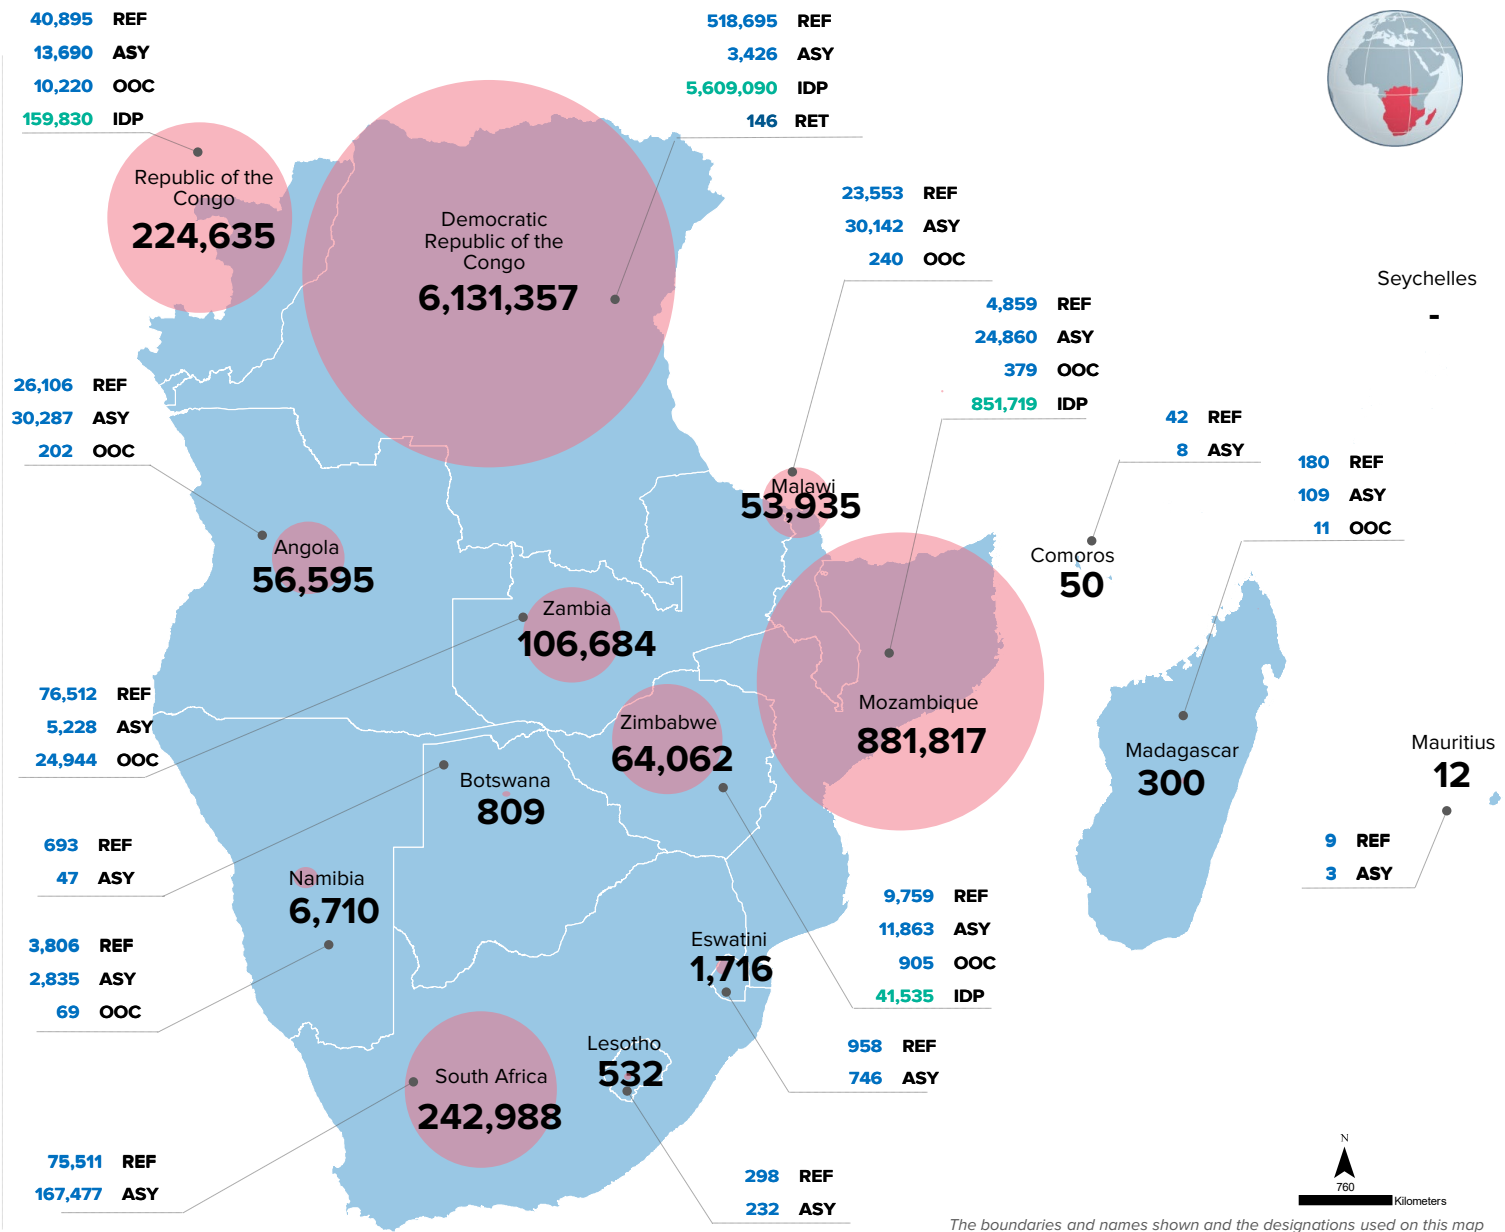

KEY FIGURES

Natural Disaster IDPs
384,570
6%

PoCs IN SOUTHERN AFRICA REGION

The boundaries and names shown and the designations used on this map do not imply official endorsement or acceptance by the United Nations