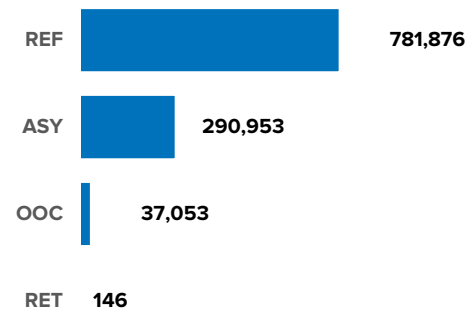

KEY FIGURES

Natural Disaster IDPs
384,570
6%

PoCs IN SOUTHERN AFRICA REGION

The boundaries and names shown and the designations used on this map do not imply official endorsement or acceptance by the United Nations