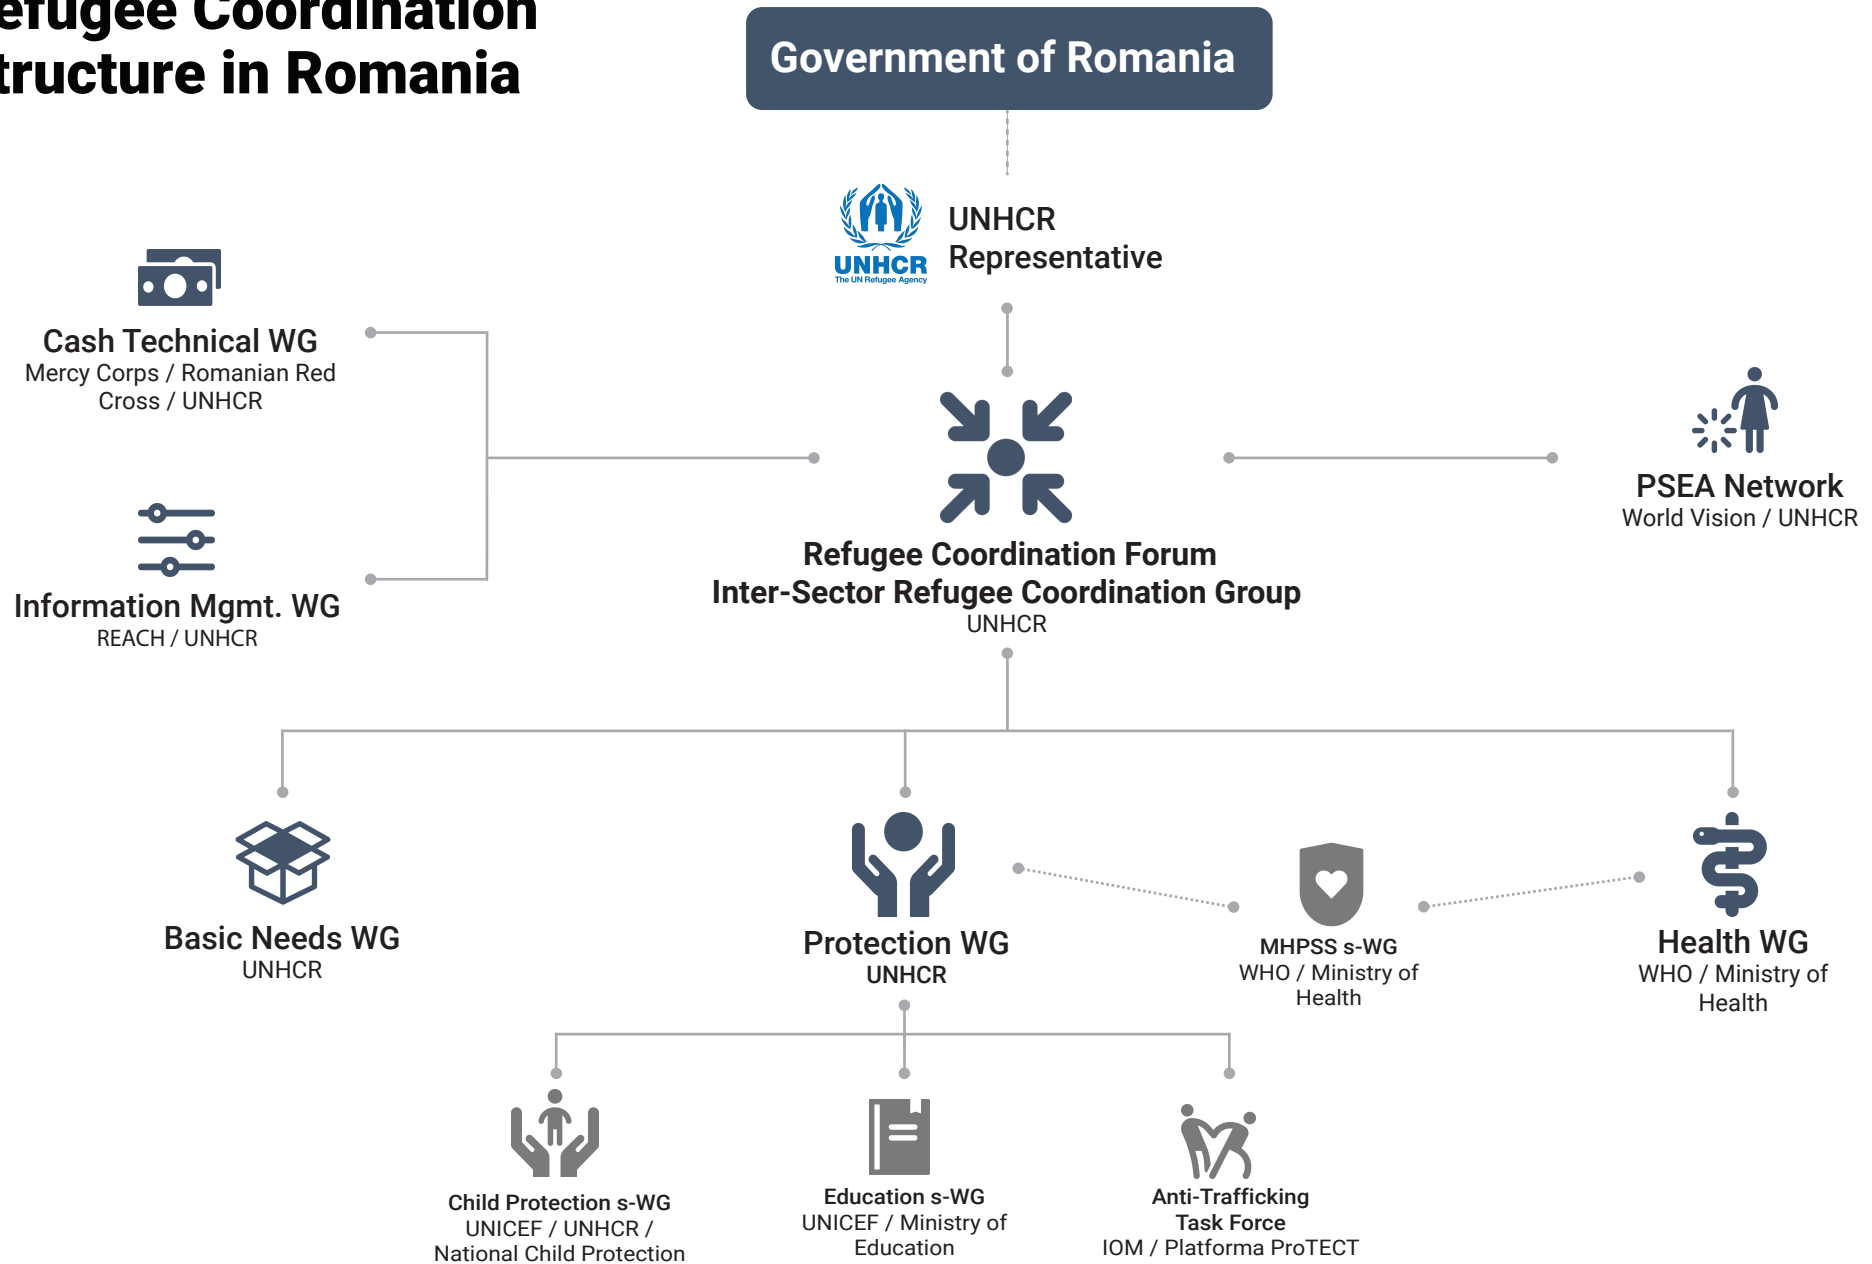

Refugee Coordination Structure in Romania

Sector Working Group Contacts - Romania

As of 23 - 29 May (week #20)

Sector / WG / SWG	Meeting Schedule	Leads
 Inter-sector WG	Fridays 11:30 - 12:45 weekly	Alexis Zoe Porter - porter@unhcr.org Ahmed Al-Ajmi - alajmi@unhcr.org
 Protection WG	Tuesdays 10:30 - 12:00 bi-weekly (even weeks)	Batyr Sapbiyev - sapbiyev@unhcr.org Tabasum Noor Jamal - jamalt@unhcr.org
 Child Protection SWG	Thursdays 11:30 - 13:00 bi-weekly (even weeks)	Paula Bulancea - pbulancea@unicef.org Selina Nguti - nguti@unhcr.org
 Education SWG	Wednesdays 10:00 - 11:30 bi-weekly (even weeks)	Paula Bulancea - pbulancea@unicef.org
 Anti-Trafficking Task Force	Tuesdays 11:30 - 12:30 bi-weekly (odd weeks)	Emma Smith - esmith@iom.int Loredana Urzica-Mirea - secretariat@traficdepersoane.ro
 PSEA Network	Thursdays 10:00 - 11:00 bi-weekly (even weeks)	Ana Grozea - grozea@unhcr.org Qanaa Salih - quanaa_salih@wvi.org
 Health WG	Wednesdays 13:30 - 15:00 weekly	Andreea-Cassandra Butu - butua@who.int Jetri Regmi - regmij@who.int
 Mental Health SWG	Fridays 13:30 - 15:00 bi-weekly (even weeks)	Ioana Novac- novaci@who.int Amedeea Enache- amedeea.enache@estuar.org Sorana Moscanu- moscanus@who.int
 Basic Needs WG	Wednesdays 15:00 - 16:30 weekly	Vincent Dupin - dupin@unhcr.org Rebeca Roxana Sabou - sabou@unhcr.org
 Cash Technical WG	Tuesdays 15:30 - 17:00 weekly	Mohsen Alavian - alavian@unhcr.org Gregory Matthew Cameron - cameron@unhcr.org Andreea Furtuna - andreea.furtuna@crucearosie.ro Rosa Akbari - rakbari@mercy Corps.org cash.ro@mercy Corps.org
 Information Management WG	Fridays 15:00 - 16:30 weekly	Stefan-Florentin Lorint - lorints@unhcr.org James Henderson - james.henderson@reach-initiative.org