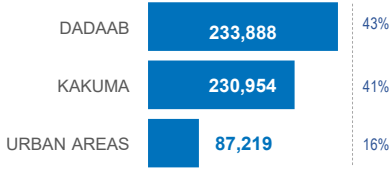

KENYA

Registered refugees and asylum-seekers

as of 31 May 2022

552,061

REGISTERED REFUGEES AND ASYLUM-SEEKERS

HOST LOCATIONS

COUNTRIES OF ORIGIN

DEMOGRAPHICS