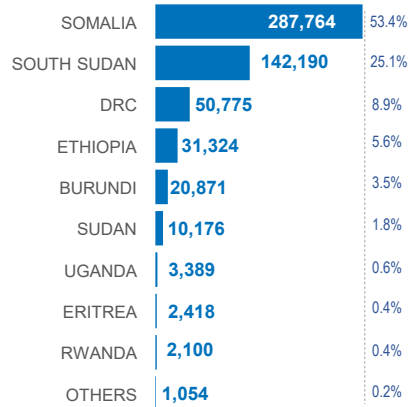

KENYA

Registered refugees and asylum-seekers

as of 31 May 2022

552,061

REGISTERED REFUGEES AND ASYLUM-SEEKERS

HOST LOCATIONS

COUNTRIES OF ORIGIN

DEMOGRAPHICS

age and gender

LEGAL STATUS

The boundaries and names shown and the designations used on this map do not imply official endorsement or acceptance by the United Nations.