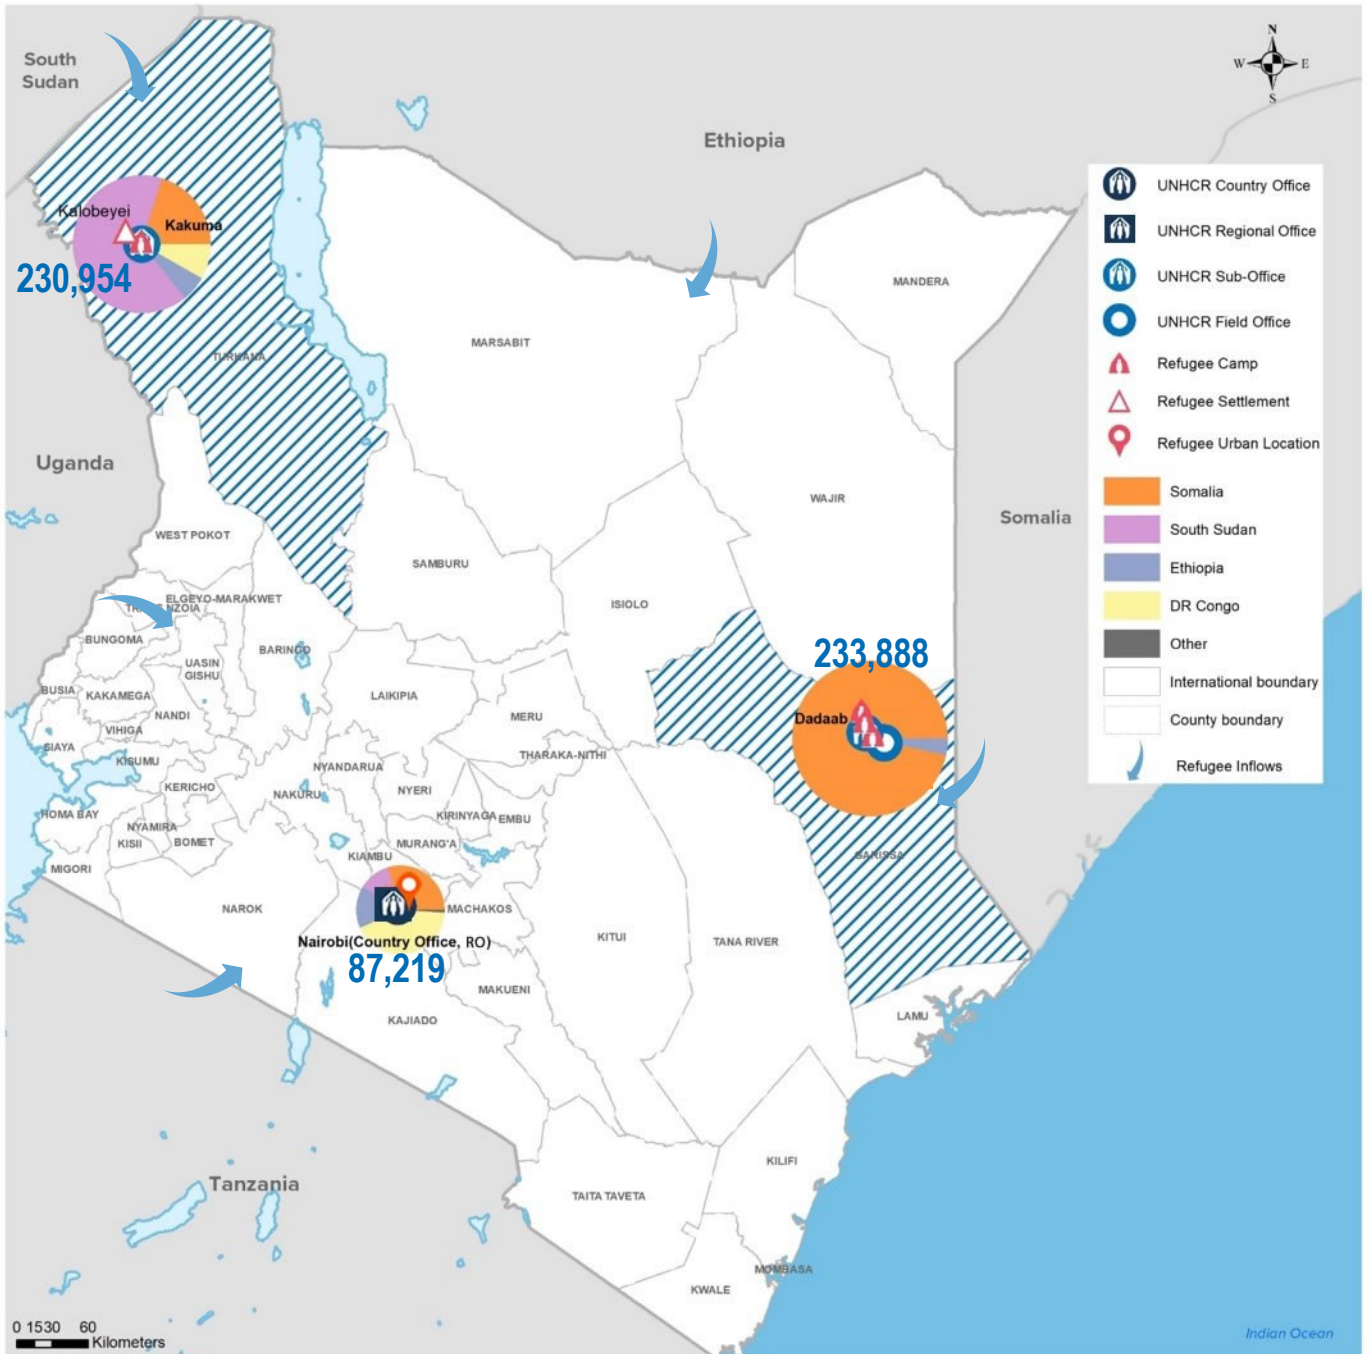

KENYA

Registered refugees and asylum-seekers

as of 31 May 2022

552,061

REGISTERED REFUGEES AND ASYLUM-SEEKERS

HOST LOCATIONS

COUNTRIES OF ORIGIN

DEMOGRAPHICS

age and gender

LEGAL STATUS

The boundaries and names shown and the designations used on this map do not imply official endorsement or acceptance by the United Nations.