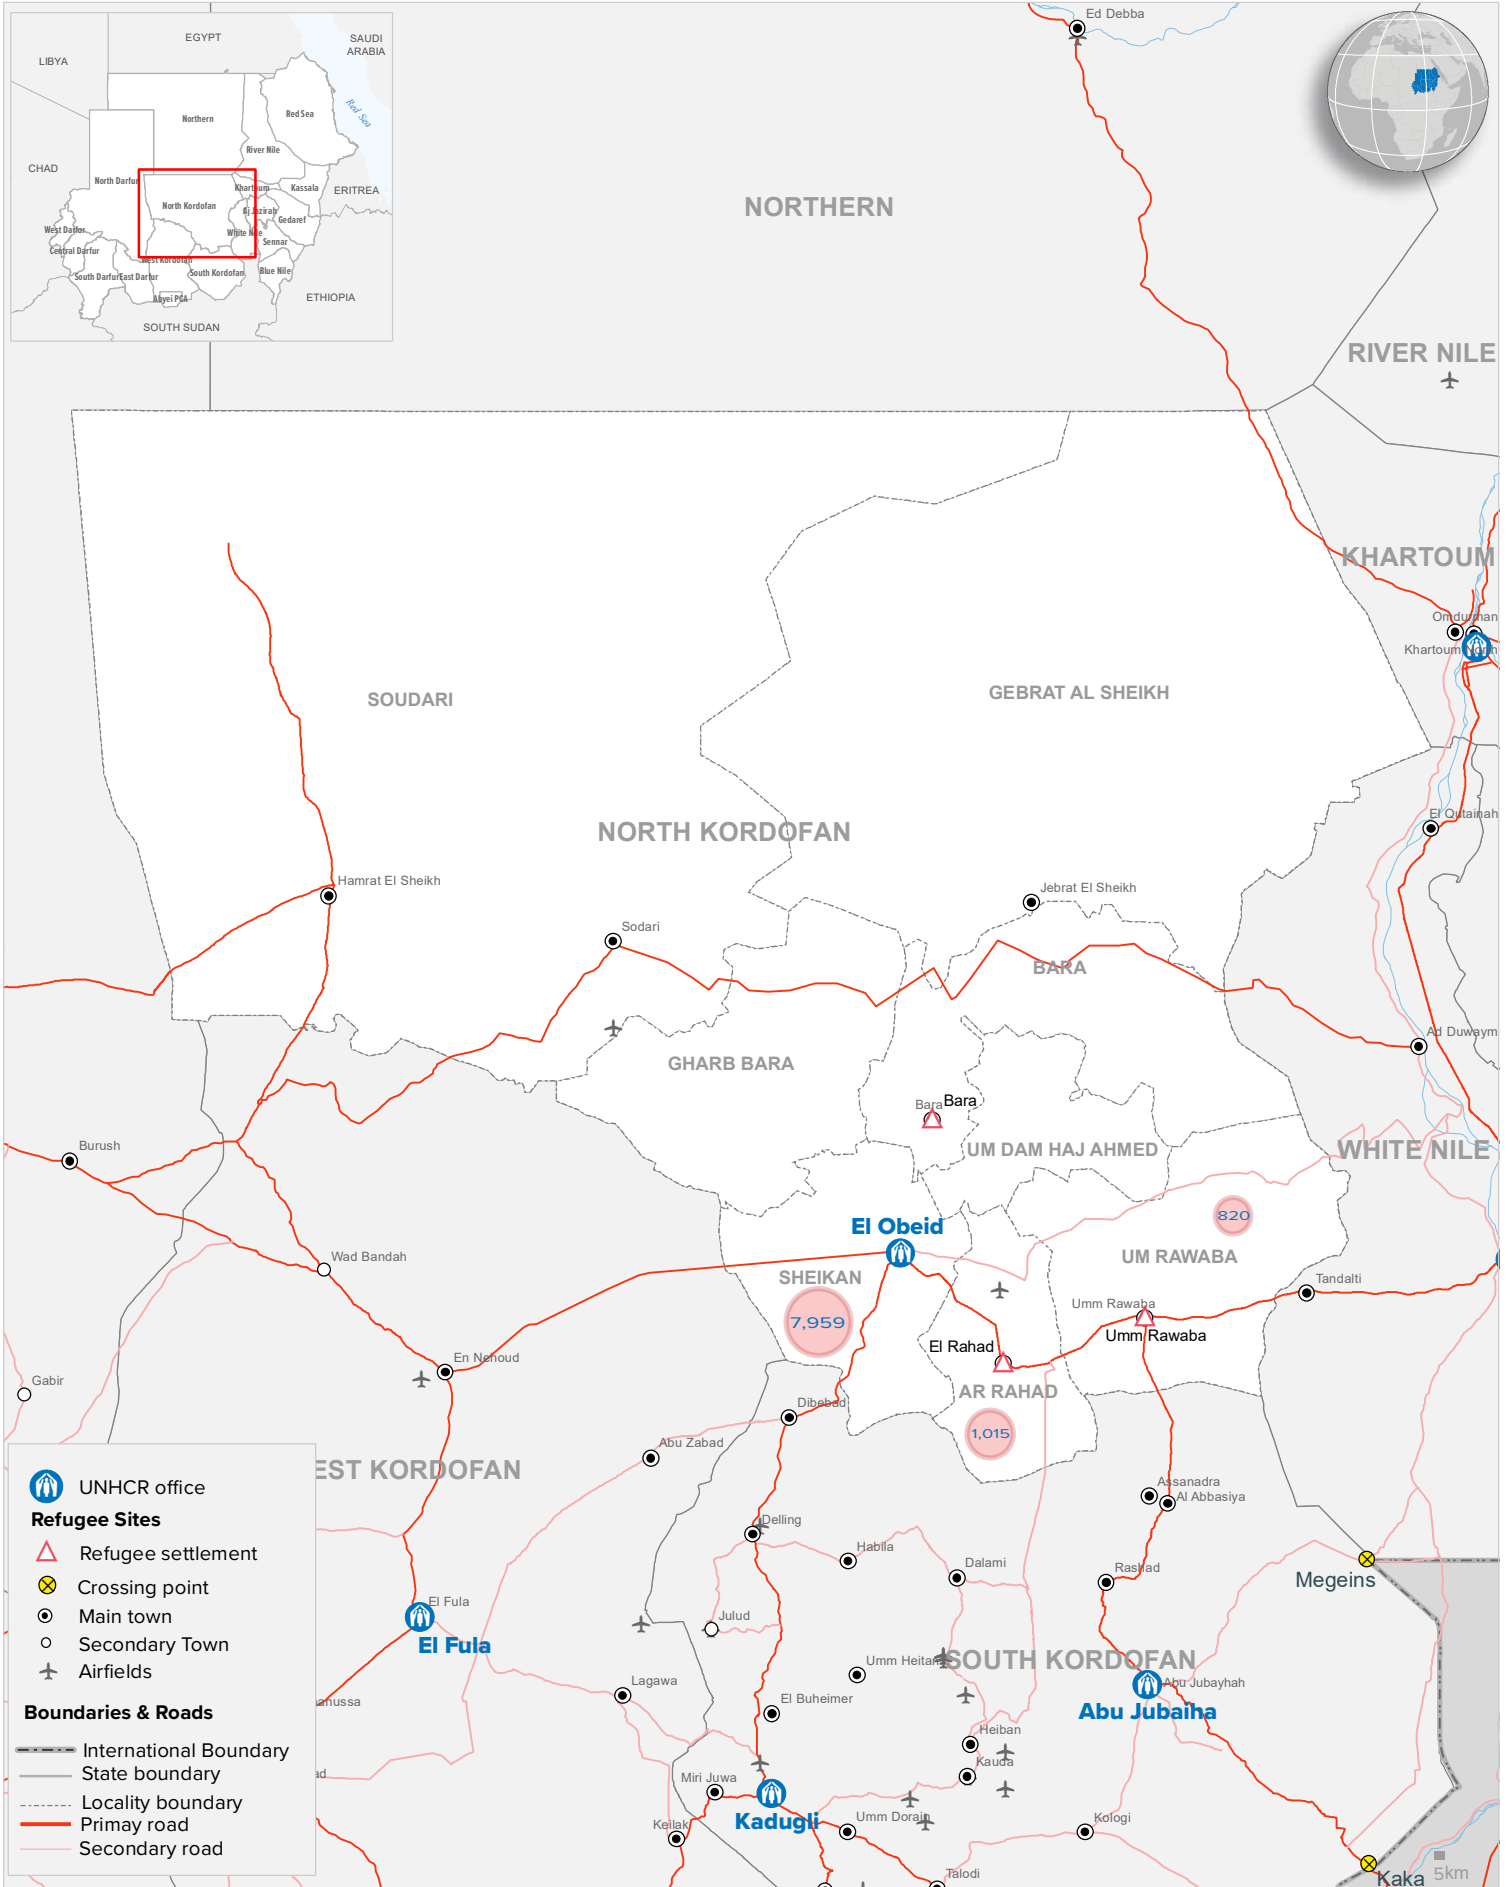

SUDAN: North Kordofan State

UNHCR Presence and Refugees Location Map

As of 31 May 2022

The depiction and use of boundaries, geographic names and related data shown on maps and included in lists, tables, documents, and databases are not warranted to be error free nor do they necessarily imply official endorsement or acceptance by the United Nations. Final status of the Abyei area is not yet determined.
 Sources: Boundary (CBS, FGC, NIC) Geodata: UNHCR, OCHA. Author: UNHCR Feedback: UNHCR - Sudan, Information Management Unit - SUDKHM@unhcr.org | ITUA@unhcr.org