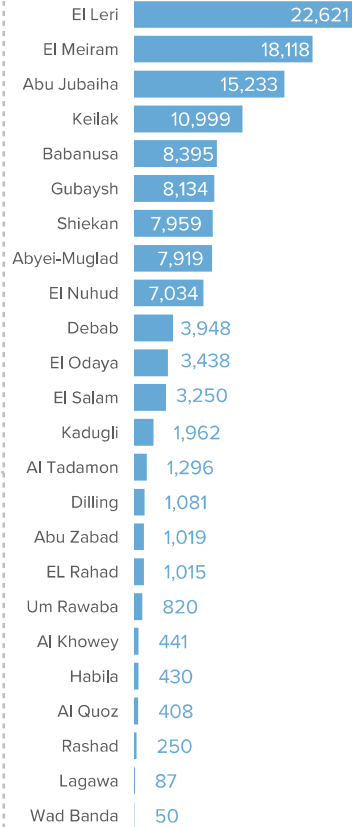

125,907 TOTAL REGISTERED REFUGEES FROM SOUTH SUDAN

66,166 BIOMETRICALLY VERIFIED

Registered Refugees Per Demographics

Demographic Breakdown

Breakdown By Location

Breakdown by State

The boundaries and names shown and the designations used on this map do not imply official endorsement or acceptance by the United Nations. Abyei region: Final status of the Abyei area is not yet determined.