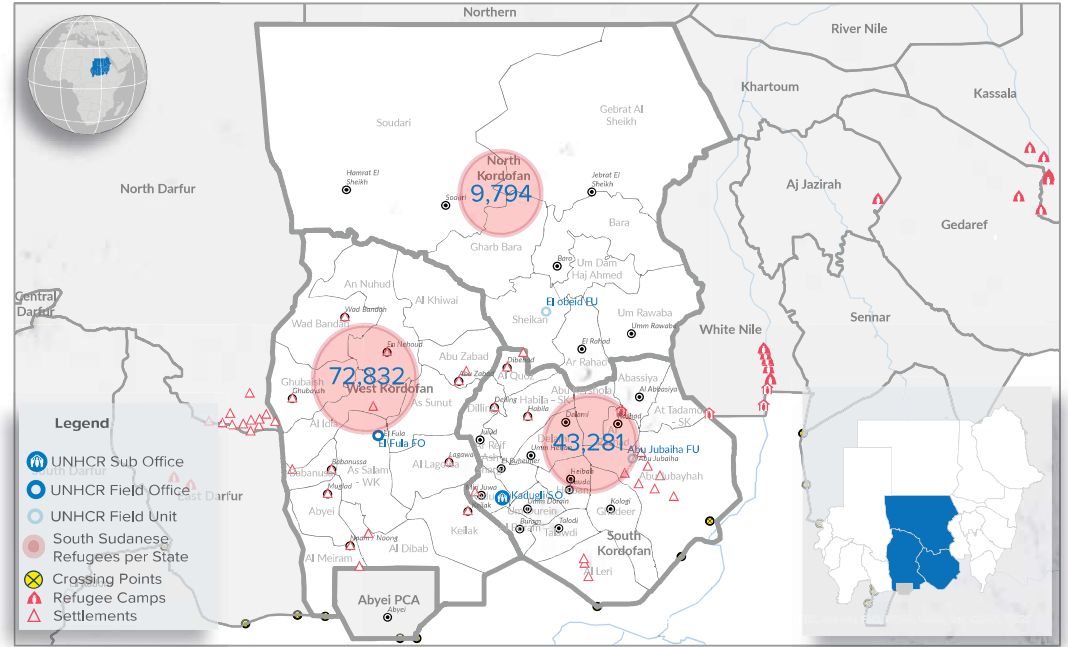

125,907 TOTAL REGISTERED REFUGEES FROM SOUTH SUDAN

66,166 BIOMETRICALLY VERIFIED

Registered Refugees Per Demographics

Demographic Breakdown

Breakdown By Location

Breakdown by State

The boundaries and names shown and the designations used on this map do not imply official endorsement or acceptance by the United Nations. Abyei region: Final status of the Abyei area is not yet determined.

Refugees Registration Trend