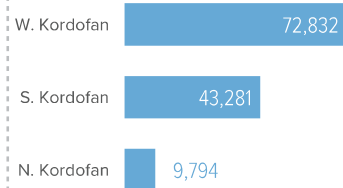

125,907 TOTAL REGISTERED REFUGEES FROM SOUTH SUDAN

66,166 BIOMETRICALLY VERIFIED

Registered Refugees Per Demographics

Demographic Breakdown

Breakdown By Location

Breakdown by State

The boundaries and names shown and the designations used on this map do not imply official endorsement or acceptance by the United Nations. Abyei region: Final status of the Abyei area is not yet determined.