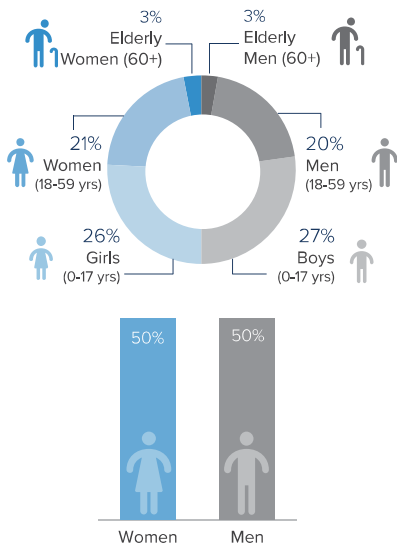

125,907 TOTAL REGISTERED REFUGEES FROM SOUTH SUDAN

66,166 BIOMETRICALLY VERIFIED

Registered Refugees Per Demographics

Demographic Breakdown

Breakdown By Location

Breakdown by State

The boundaries and names shown and the designations used on this map do not imply official endorsement or acceptance by the United Nations. Abyei region: Final status of the Abyei area is not yet determined.