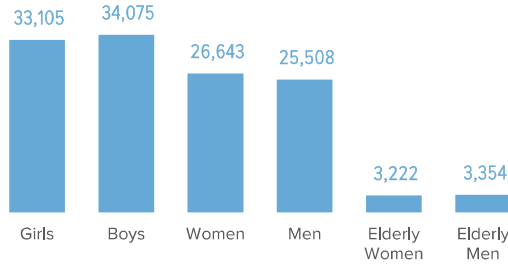

125,907 TOTAL REGISTERED REFUGEES FROM SOUTH SUDAN

66,166 BIOMETRICALLY VERIFIED

Registered Refugees Per Demographics

Demographic Breakdown

Breakdown By Location

Breakdown by State

The boundaries and names shown and the designations used on this map do not imply official endorsement or acceptance by the United Nations. Abyei region: Final status of the Abyei area is not yet determined.