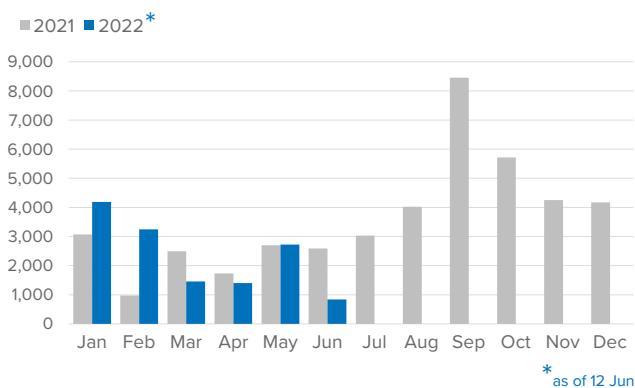

SPAIN Weekly snapshot - Week 23 (6 - 12 Jun 2022)

The charts below are based on figures from the Ministry of Interior and UNHCR estimates. All figures are provisional and subject to change

Refugees & migrants: sea and land arrivals in week 23¹

Arrivals in Spain

Western Mediterranean

Northwest African maritime (Canary Islands)

Arrivals in Spain during the last five weeks¹

Arrivals in Spain by route during the last six months²

Arrivals in Spain per month²