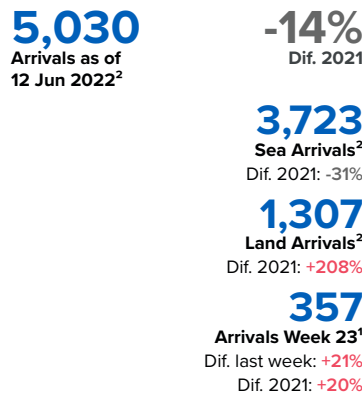

SPAIN Weekly snapshot - Week 23 (6 - 12 Jun 2022)

The charts below are based on figures from the Ministry of Interior and UNHCR estimates. All figures are provisional and subject to change

Refugees & migrants: sea and land arrivals in week 23¹

Arrivals in Spain

Western Mediterranean

Northwest African maritime (Canary Islands)

Arrivals in Spain during the last five weeks¹

Arrivals in Spain by route during the last six months²

Arrivals in Spain per month²