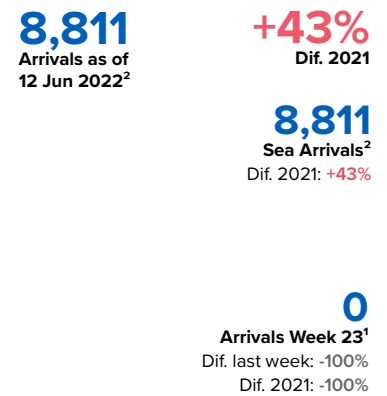

SPAIN Weekly snapshot - Week 23 (6 - 12 Jun 2022)

The charts below are based on figures from the Ministry of Interior and UNHCR estimates. All figures are provisional and subject to change

Refugees & migrants: sea and land arrivals in week 23¹

Arrivals in Spain

Western Mediterranean

Northwest African maritime (Canary Islands)

Arrivals in Spain during the last five weeks¹

Arrivals in Spain by route during the last six months²

Arrivals in Spain per month²