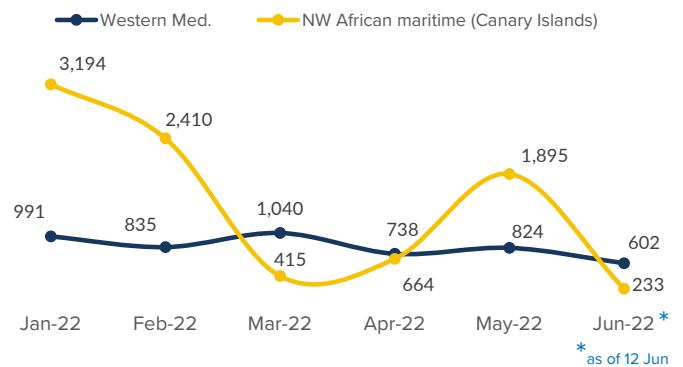

SPAIN Weekly snapshot - Week 23 (6 - 12 Jun 2022)

The charts below are based on figures from the Ministry of Interior and UNHCR estimates. All figures are provisional and subject to change

Refugees & migrants: sea and land arrivals in week 23¹

Arrivals in Spain

Western Mediterranean

Northwest African maritime (Canary Islands)

Arrivals in Spain during the last five weeks¹

Arrivals in Spain by route during the last six months²

Arrivals in Spain per month²