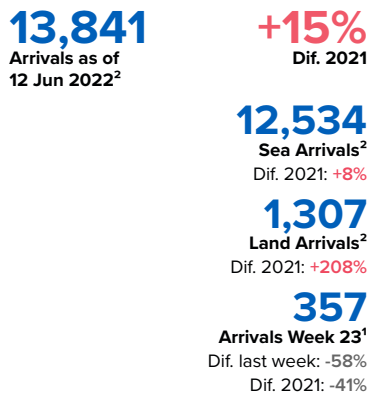

SPAIN Weekly snapshot - Week 23 (6 - 12 Jun 2022)

The charts below are based on figures from the Ministry of Interior and UNHCR estimates. All figures are provisional and subject to change

Refugees & migrants: sea and land arrivals in week 23¹

Arrivals in Spain

Western Mediterranean

Northwest African maritime (Canary Islands)

Arrivals in Spain during the last five weeks¹

Arrivals in Spain by route during the last six months²

Arrivals in Spain per month²