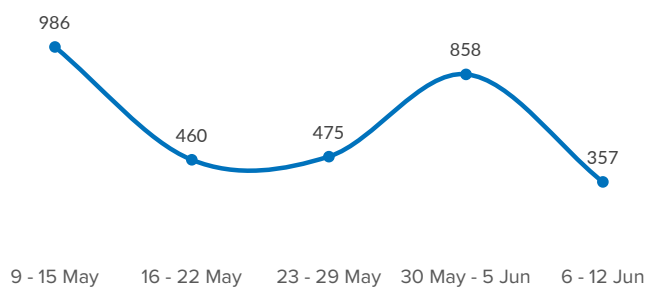

SPAIN Weekly snapshot - Week 23 (6 - 12 Jun 2022)

The charts below are based on figures from the Ministry of Interior and UNHCR estimates. All figures are provisional and subject to change

Refugees & migrants: sea and land arrivals in week 23¹

Arrivals in Spain

Western Mediterranean

Northwest African maritime (Canary Islands)

Arrivals in Spain during the last five weeks¹

Arrivals in Spain by route during the last six months²

Arrivals in Spain per month²