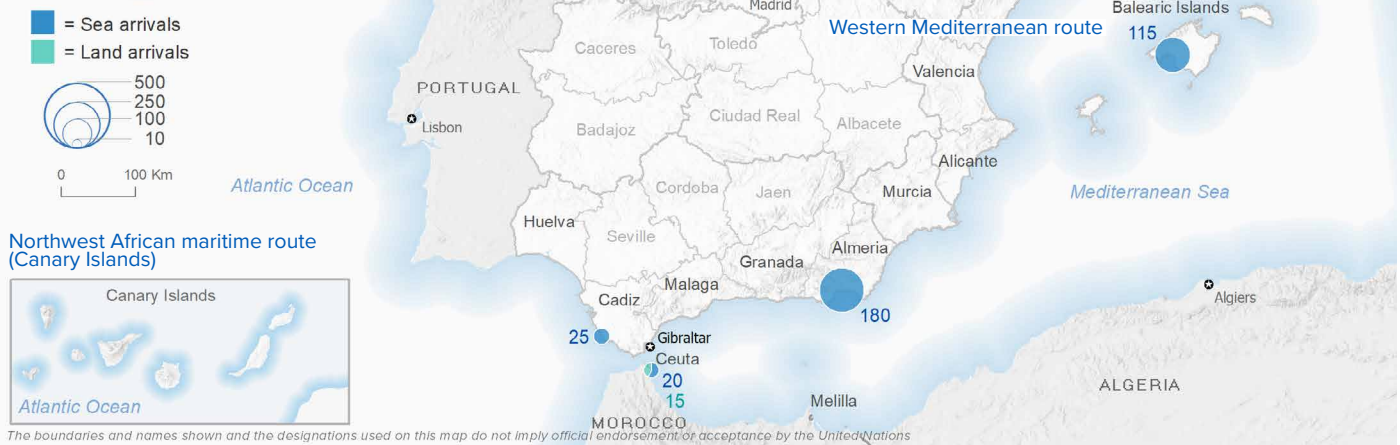

SPAIN Weekly snapshot - Week 23 (6 - 12 Jun 2022)

The charts below are based on figures from the Ministry of Interior and UNHCR estimates. All figures are provisional and subject to change

Refugees & migrants: sea and land arrivals in week 23¹

Arrivals in Spain

Western Mediterranean

Northwest African maritime (Canary Islands)

Arrivals in Spain during the last five weeks¹

Arrivals in Spain by route during the last six months²

Arrivals in Spain per month²