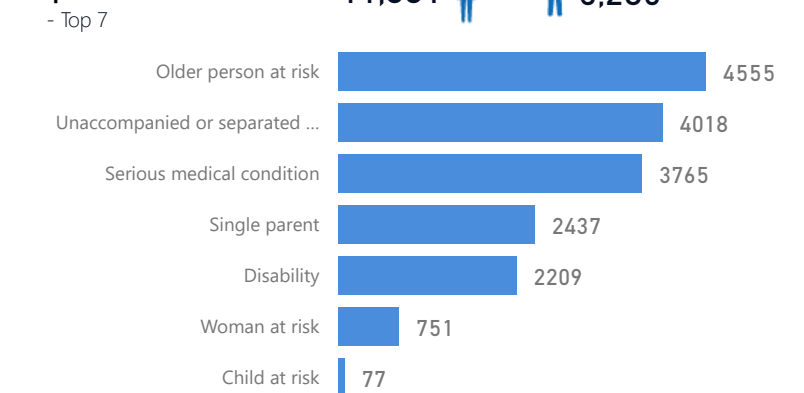

Specific Needs - Top 7