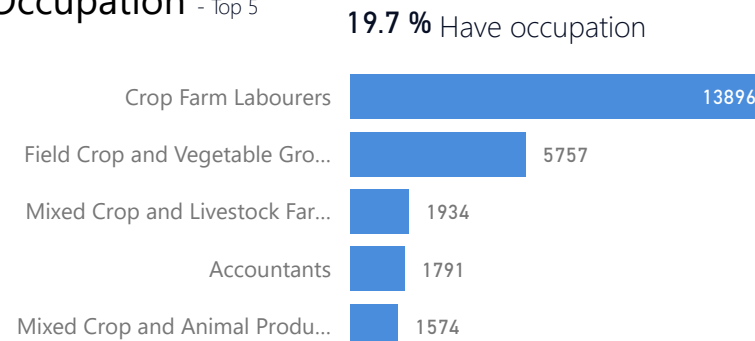

## Country of Origin

Country of Origin	Total
South Sudan	239,409
Sudan	246
Democratic Republic of the Congo	66
Eritrea	5
Kenya	5
Ethiopia	4
Burundi	3
Rwanda	3

## Age & Gender Breakdown

## Specific Needs - Top 7

## Occupation - Top 5

\* Age is between 18 - 59 years for Occupation