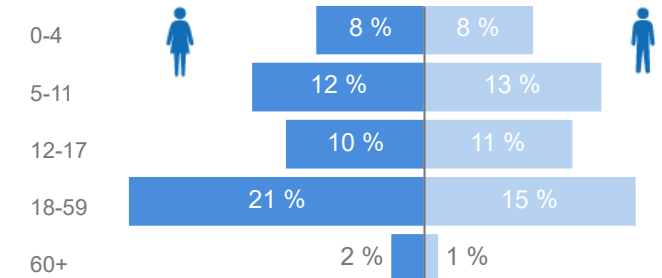

Uganda - Refugee Statistics May 2022 - Adjumani

Total Population

241,104

Total Households

32,547

Women and Children

84 %

201,495

Elderly

3 %

7,686

Total Refugees

241,011

Total Asylum-Seekers

93

Female

53 %

127,616

Youth 15-24

26 %

62,753

Zones - Top 10

Level3	HHs	Individuals
Nyumanzi	5,283	46,251
Pagrinya	6,586	41,402
Ayilo I	3,027	29,855
Maaji II	2,869	19,034
Ayilo II	2,166	17,695
Maaji III	2,820	16,597
Boroli I	1,611	10,116
Mirieyi	1,009	9,263
Alere	846	8,420
Agojo	1,803	8,173

Country of Origin

Country of Origin	Total
South Sudan	239,409
Sudan	246
Democratic Republic of the Congo	66
Eritrea	5
Kenya	5
Ethiopia	4
Burundi	3
Rwanda	3

Age & Gender Breakdown