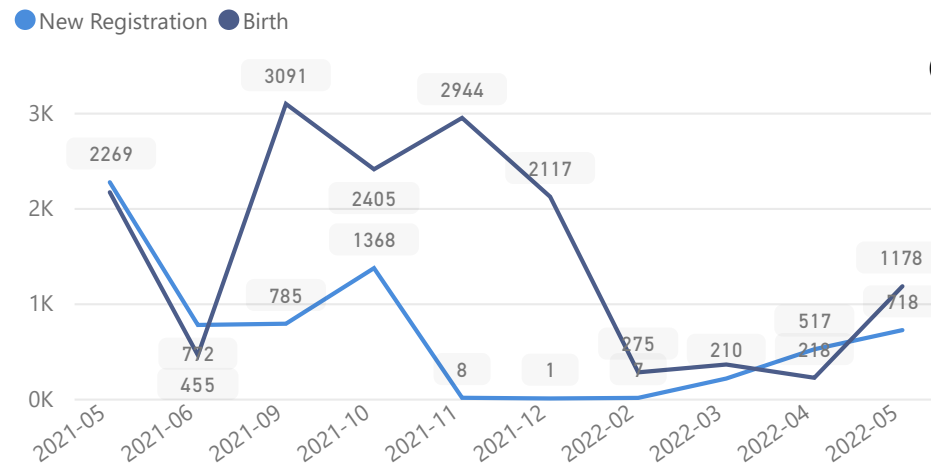

New Registration by Month