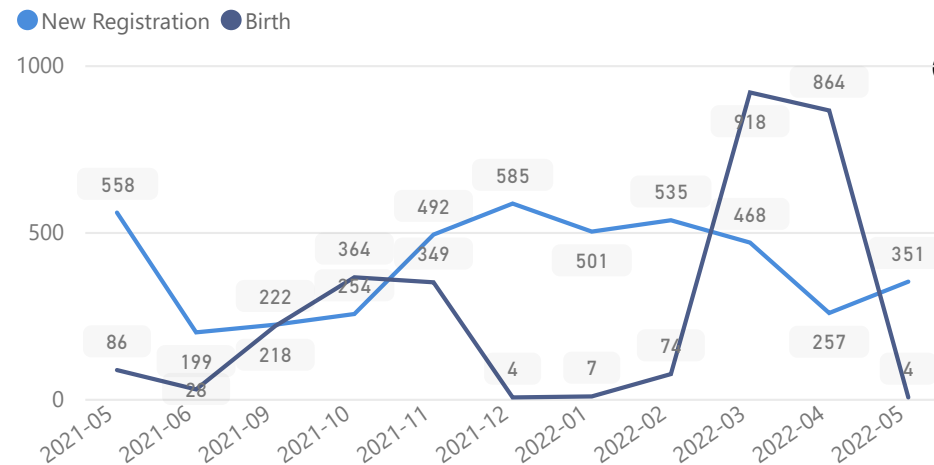

Uganda - Refugee Statistics May 2022 - Imvepi

Total Population

58,971

Total Households

14,288

Total Refugees

58,963

Total Asylum-Seekers

8

Zones - Top 10

Level3	HHs	Individuals
Zone I	5,706	24,370
Zone li	5,119	22,131
Zone lii	2,674	10,677
Zone iv	823	1,897
Zone Vi	1	1
Zone Vii	1	1

Age & Gender Breakdown

85 %

50,489

53 %

31,543

3 %

1,684

21 %

12,605

Specific Needs - Top 7

Country of Origin

Country of Origin	Total
South Sudan	57,087
Democratic Republic of the Congo	1,965
Sudan	20
Central African Republic	1
Ethiopia	1
Rwanda	1
Senegal	1
United Republic of Tanzania	1

New Registration by Month

Occupation - Top 5

28.1 % Have occupation

* Age is between 18 - 59 years for Occupation

Assistance Status