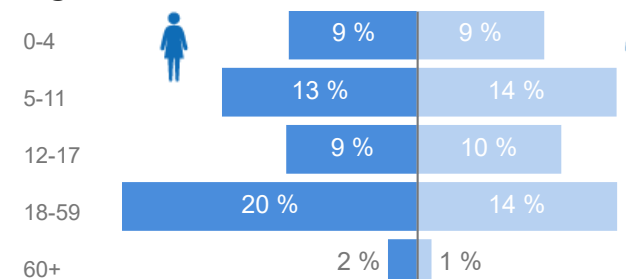

Uganda - Refugee Statistics May 2022 - Imvepi

Total Population

58,971

Total Households

14,288

Total Refugees

58,963

Total Asylum-Seekers

8

Zones - Top 10

Level3	HHs	Individuals
Zone I	5,706	24,370
Zone li	5,119	22,131
Zone lii	2,674	10,677
Zone iv	823	1,897
Zone Vi	1	1
Zone Vii	1	1

Age & Gender Breakdown

85 %

50,489

53 %

31,543