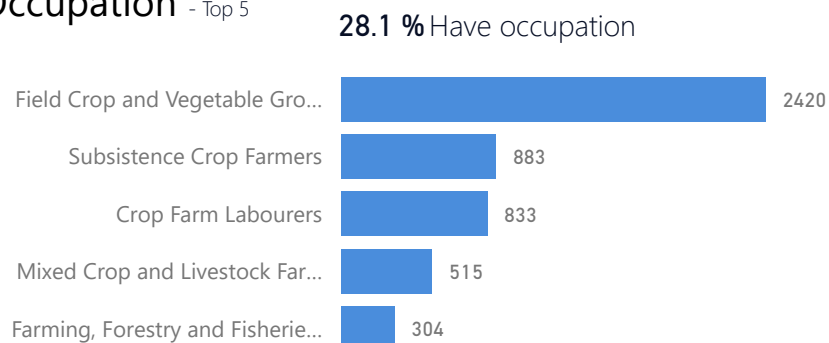

3 %

1,684

21 %

12,605

Specific Needs - Top 7

Country of Origin

Country of Origin	Total
South Sudan	57,087
Democratic Republic of the Congo	1,965
Sudan	20
Central African Republic	1
Ethiopia	1
Rwanda	1
Senegal	1
United Republic of Tanzania	1

New Registration by Month

Occupation - Top 5

28.1 % Have occupation

* Age is between 18 - 59 years for Occupation

Assistance Status