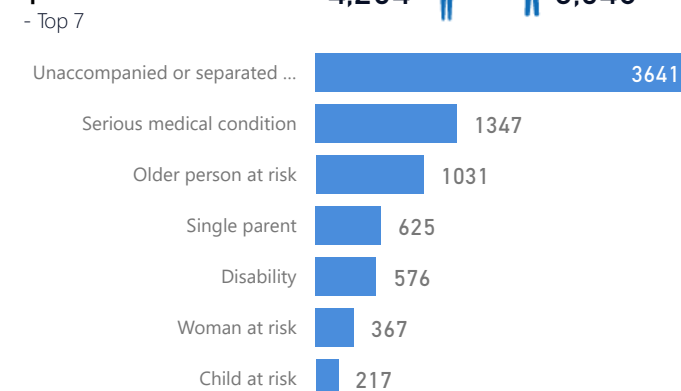

Uganda - Refugee Statistics May 2022 - Imvepi

Total Population

58,971

Total Households

14,288

Total Refugees

58,963

Total Asylum-Seekers

3 %

1,684

21 %

12,605

Specific Needs - Top 7

Country of Origin

Country of Origin	Total
South Sudan	57,087
Democratic Republic of the Congo	1,965
Sudan	20
Central African Republic	1
Ethiopia	1
Rwanda	1
Senegal	1
United Republic of Tanzania	1

New Registration by Month

Occupation - Top 5

28.1 % Have occupation

* Age is between 18 - 59 years for Occupation

Assistance Status