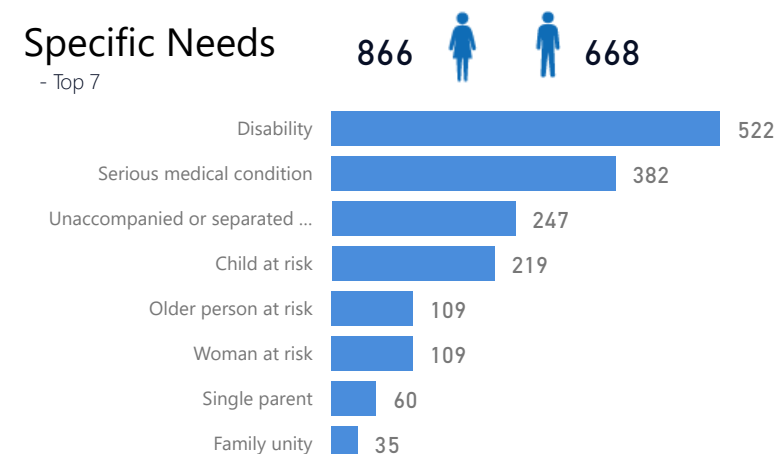

Specific Needs - Top 7