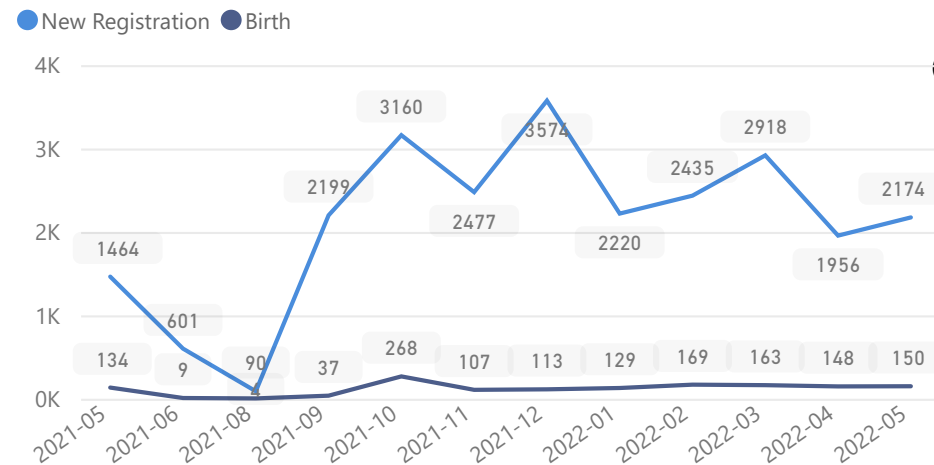

New Registration by Month