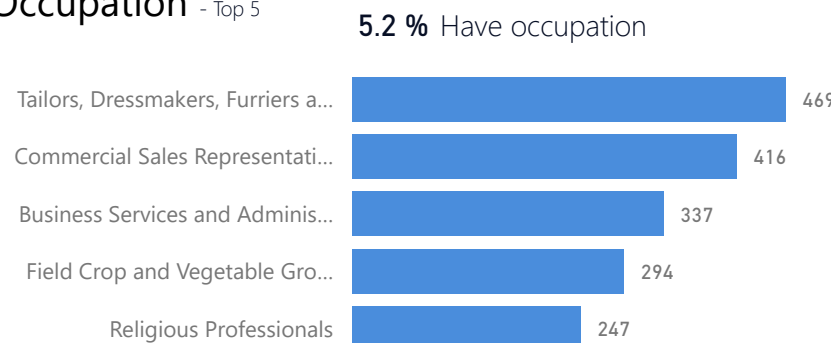

## Age & Gender Breakdown

## Specific Needs - Top 7

## Occupation - Top 5

5.2 % Have occupation

\* Age is between 18 - 59 years for Occupation