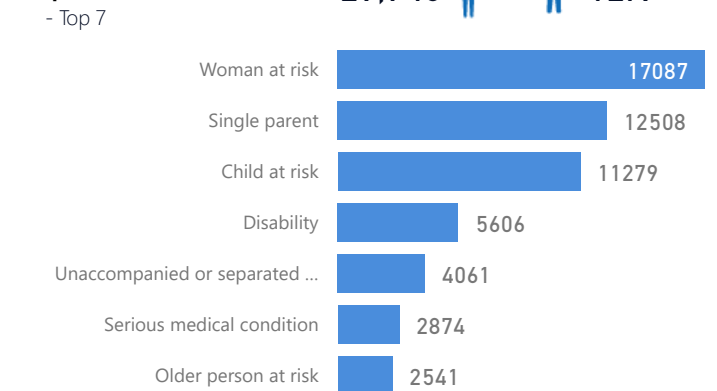

Specific Needs - Top 7