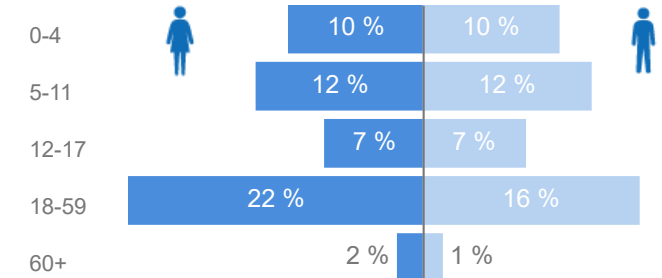

Uganda - Refugee Statistics May 2022 - Kyangwali

Total Population

122,672

Total Households

36,665

Women and Children

83 %

101,340

Elderly

3 %

3,956

Total Refugees

120,345

Total Asylum-Seekers

2,327

Female

53 %

64,966

Youth 15-24

18 %

22,014

Zones - Top 10

Level3	HHs	Individuals
Kyebitaka	2,625	10,529
Kagoma	2,713	8,749
Mombasa	1,994	7,007
KARUHINDA	2,196	6,642
WAIBUGA	2,118	6,493
MALUMBA	1,895	5,768
NYABITETE	1,771	5,519
BUYANJA	1,779	5,447
Mukarange	1,480	5,060
Kentomi	1,500	5,013

Country of Origin

Country of Origin	Total
Democratic Republic of the Congo	118,058
South Sudan	3,432
Rwanda	738
Burundi	128
Kenya	11
Sudan	3
Congo, Republic of the	1
Ethiopia	1
Somalia	1

Age & Gender Breakdown