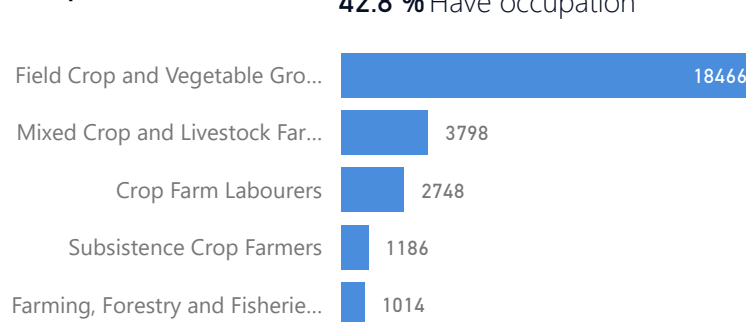

Occupation - Top 5