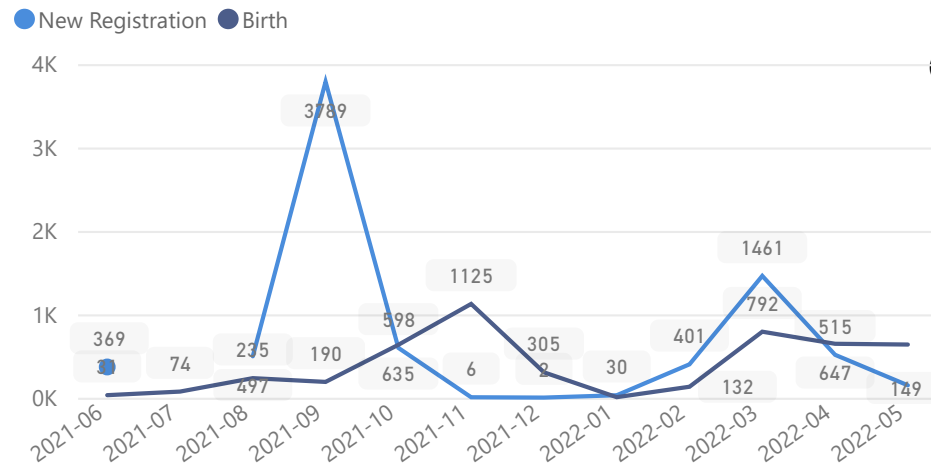

New Registration by Month