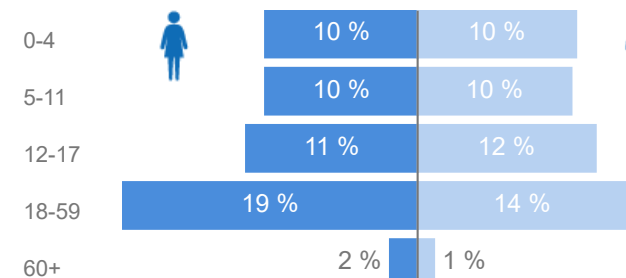

Uganda - Refugee Statistics May 2022 - Lobule

Total Population

5,809

Total Households

948

Total Refugees

5,809

Total Asylum-Seekers

-

Zones - Top 10

Level3	HHs	Individuals
Zone B	486	3,057
Zone A	465	2,753

Age & Gender Breakdown