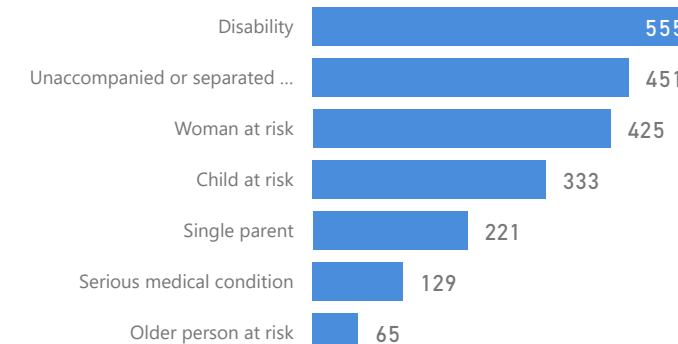

3 %

169

27 %

1,582

Country of Origin

Country of Origin	Total
Democratic Republic of the Congo	5,806
South Sudan	3
Somalia	1

Specific Needs - Top 7

New Registration by Month

Occupation - Top 5

39.4 % Have occupation

* Age is between 18 - 59 years for Occupation

Assistance Status