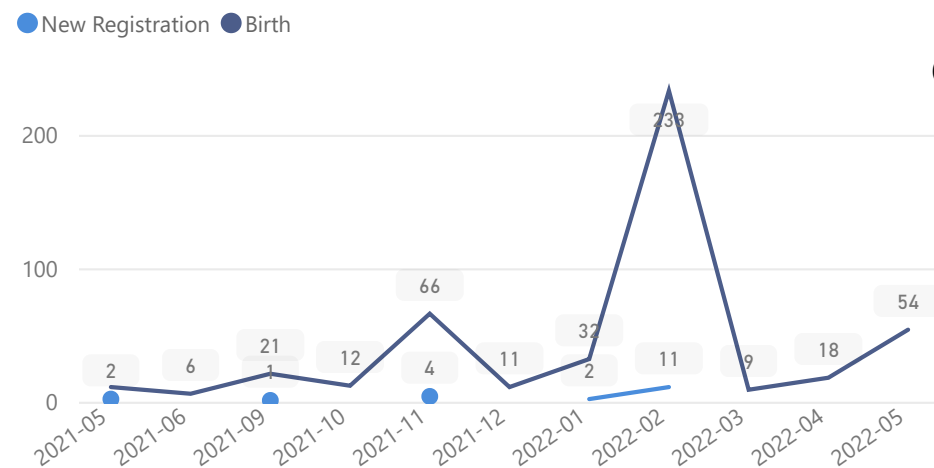

Uganda - Refugee Statistics May 2022 - Lobule

Total Population

5,809

Total Households

948

Total Refugees

5,809

Total Asylum-Seekers

3 %

169

27 %

1,582

Country of Origin

Country of Origin	Total
Democratic Republic of the Congo	5,806
South Sudan	3
Somalia	1

Specific Needs - Top 7

New Registration by Month

Occupation - Top 5

39.4 % Have occupation

* Age is between 18 - 59 years for Occupation

Assistance Status