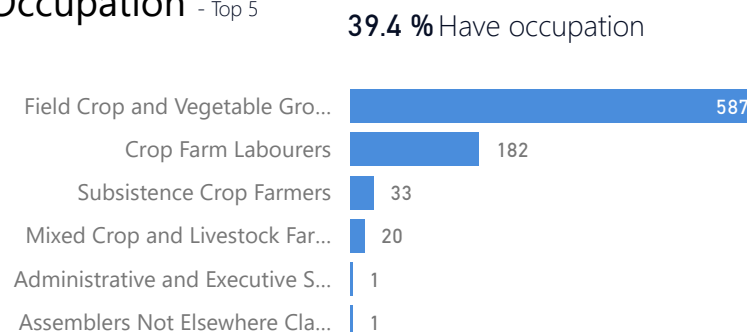

3 %

169

27 %

1,582

Country of Origin

Country of Origin	Total
Democratic Republic of the Congo	5,806
South Sudan	3
Somalia	1

Specific Needs - Top 7

New Registration by Month

Occupation - Top 5

39.4 % Have occupation

* Age is between 18 - 59 years for Occupation

Assistance Status