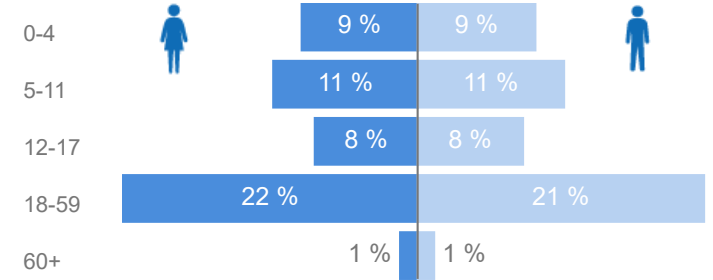

Elderly

3 %

3,564

Total Refugees

134,545

Total Asylum-Seekers

6,792

Female

50 %

70,680

Youth 15-24

22 %

30,398

Zones - Top 10

Level3	HHs	Individuals
Base Camp	17,603	66,598
Rubondo	14,239	50,515
Juru	5,373	22,943
Makindye Division	110	334
Kampala Central	95	286
Rubaga Division	51	150
Rutshuru	4	22
Nakivale	3	12
Cibitoke	1	7
Buliti	1	1

Country of Origin

Country of Origin	Total
Democratic Republic of the Congo	78,684
Burundi	31,029
Rwanda	17,004
Somalia	12,223
Eritrea	1,099
Ethiopia	768
South Sudan	207

Age & Gender Breakdown

Specific Needs - Top 7