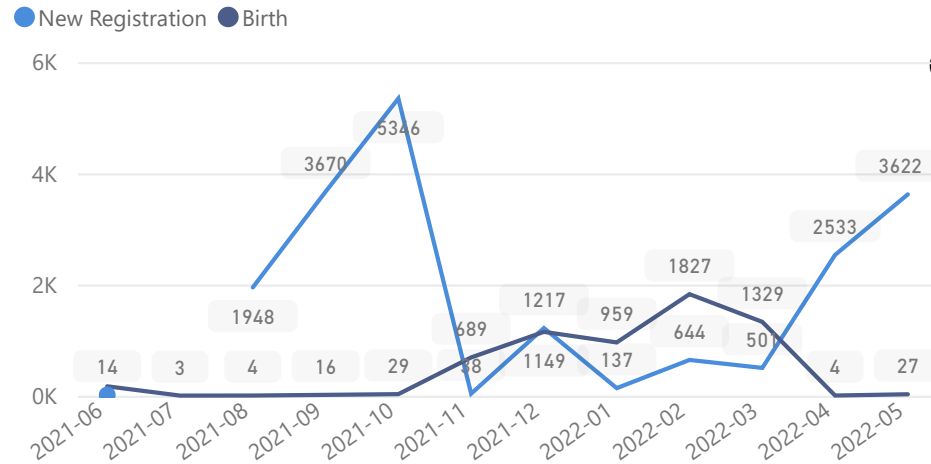

Elderly

3 %

3,564

Total Refugees

134,545

Total Asylum-Seekers

6,792

Female

Country of Origin

Country of Origin	Total
Democratic Republic of the Congo	78,684
Burundi	31,029
Rwanda	17,004
Somalia	12,223
Eritrea	1,099
Ethiopia	768
South Sudan	207

Age & Gender Breakdown

Specific Needs - Top 7

New Registration by Month

Occupation - Top 5

* Age is between 18 - 59 years for Occupation

Assistance Status