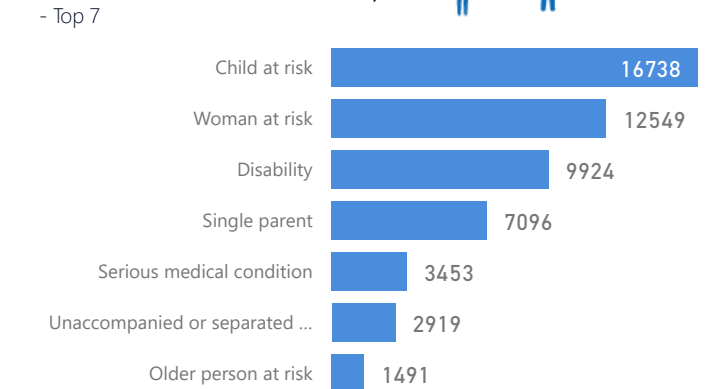

Elderly

3 %

3,564

Total Refugees

134,545

Total Asylum-Seekers

6,792

Female

50 %

70,680

Youth 15-24

22 %

30,398

Zones - Top 10

Level3	HHs	Individuals
Base Camp	17,603	66,598
Rubondo	14,239	50,515
Juru	5,373	22,943
Makindye Division	110	334
Kampala Central	95	286
Rubaga Division	51	150
Rutshuru	4	22
Nakivale	3	12
Cibitoke	1	7
Buliti	1	1

Country of Origin

Country of Origin	Total
Democratic Republic of the Congo	78,684
Burundi	31,029
Rwanda	17,004
Somalia	12,223
Eritrea	1,099
Ethiopia	768
South Sudan	207

Age & Gender Breakdown

Specific Needs - Top 7

New Registration by Month

Occupation - Top 5

* Age is between 18 - 59 years for Occupation

Assistance Status