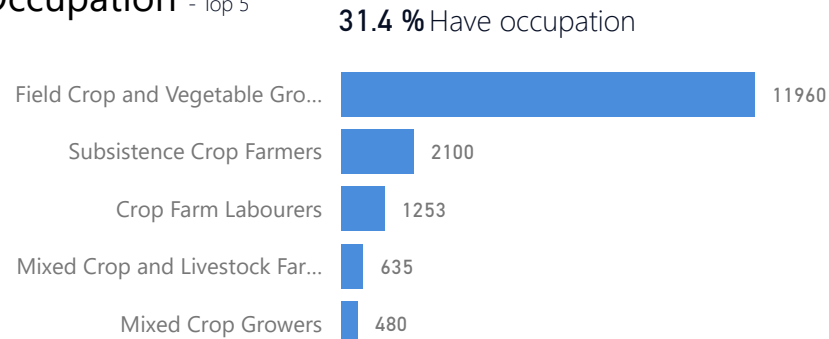

Country of Origin

Country of Origin	Total
Democratic Republic of the Congo	78,684
Burundi	31,029
Rwanda	17,004
Somalia	12,223
Eritrea	1,099
Ethiopia	768
South Sudan	207

Age & Gender Breakdown

Specific Needs - Top 7

New Registration by Month

Occupation - Top 5

* Age is between 18 - 59 years for Occupation

Assistance Status