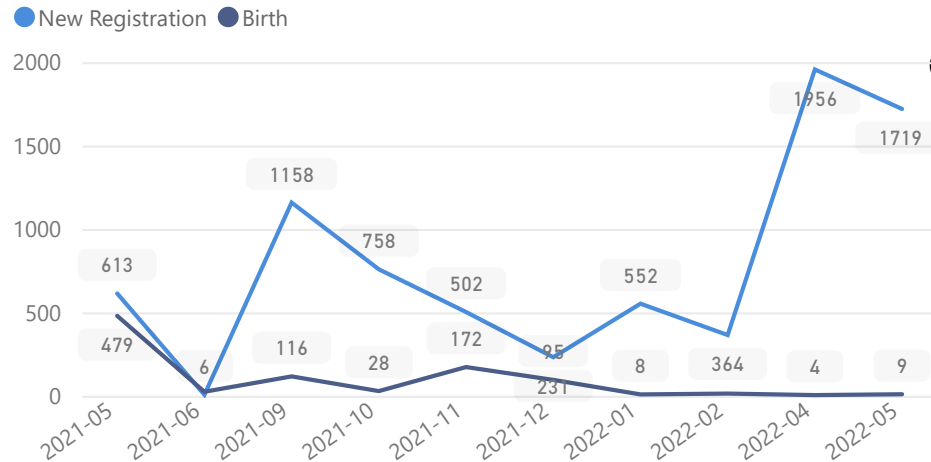

Elderly

2 %

1,547

Total Refugees

67,015

Total Asylum-Seekers

14

Female

51 %

34,140

Youth 15-24

25 %

16,759

Zones - Top 10

Level3	HHs	Individuals
Zone 5B	4,039	14,128
Zone 7	2,968	11,319
Zone 6	2,591	9,998
Zone 5A	2,053	8,577
Zone 4	2,185	7,807
Zone 8	1,454	5,270
Zone 2	1,289	4,050
Zone 1	970	3,239
Zone 3	738	2,703
Hiyala	1	3

Country of Origin

Country of Origin	Total
South Sudan	66,812
Sudan	287
Democratic Republic of the Congo	71

Age & Gender Breakdown

Specific Needs - Top 7

New Registration by Month

Occupation - Top 5

* Age is between 18 - 59 years for Occupation