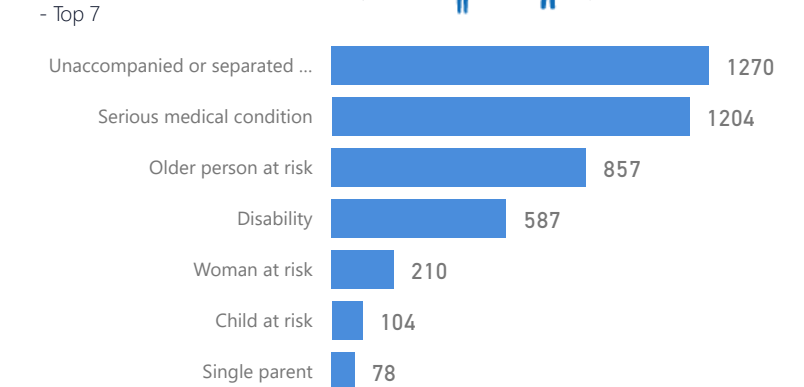

Elderly

2 %

1,547

Total Refugees

67,015

Total Asylum-Seekers

14

Female

51 %

34,140

Youth 15-24

25 %

16,759

Zones - Top 10

Level3	HHs	Individuals
Zone 5B	4,039	14,128
Zone 7	2,968	11,319
Zone 6	2,591	9,998
Zone 5A	2,053	8,577
Zone 4	2,185	7,807
Zone 8	1,454	5,270
Zone 2	1,289	4,050
Zone 1	970	3,239
Zone 3	738	2,703
Hiyala	1	3

Country of Origin

Country of Origin	Total
South Sudan	66,812
Sudan	287
Democratic Republic of the Congo	71

Age & Gender Breakdown

Specific Needs - Top 7

New Registration by Month

Occupation - Top 5

* Age is between 18 - 59 years for Occupation