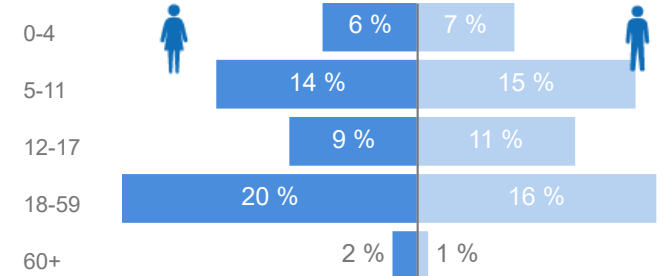

Elderly

2 %

1,547

Total Refugees

67,015

Total Asylum-Seekers

14

Female

51 %

34,140

Youth 15-24

25 %

16,759

Zones - Top 10

Level3	HHs	Individuals
Zone 5B	4,039	14,128
Zone 7	2,968	11,319
Zone 6	2,591	9,998
Zone 5A	2,053	8,577
Zone 4	2,185	7,807
Zone 8	1,454	5,270
Zone 2	1,289	4,050
Zone 1	970	3,239
Zone 3	738	2,703
Hiyala	1	3

Country of Origin

Country of Origin	Total
South Sudan	66,812
Sudan	287
Democratic Republic of the Congo	71

Age & Gender Breakdown

Specific Needs - Top 7

New Registration by Month

Occupation - Top 5

* Age is between 18 - 59 years for Occupation