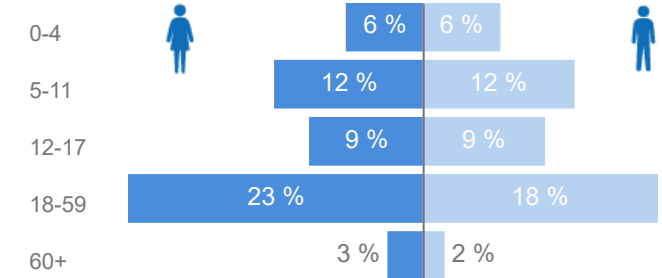

Elderly

4 %

5,466

Total Refugees

126,007

Total Asylum-Seekers

15

Female

53 %

66,340

Youth 15-24

25 %

31,180

Zones - Top 10

Level3	HHs	Individuals
Morobi	8,485	35,671
Dongo West	6,307	25,404
Chinyi	4,804	19,383
Basecamp Ibakwe	3,202	14,870
Dongo East	3,065	12,939
Belemaling	2,323	10,417
Budri	1,765	7,099
Zone 5B	1	6
Zone 7	1	1

Country of Origin

Country of Origin	Total
South Sudan	125,692
Democratic Republic of the Congo	55
Sudan	37
Rwanda	9

Age & Gender Breakdown

Specific Needs - Top 7

New Registration by Month

Occupation - Top 5

* Age is between 18 - 59 years for Occupation

Assistance Status