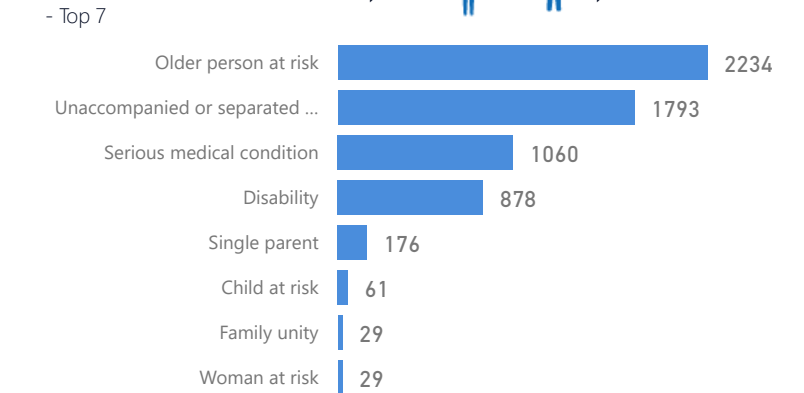

Elderly

4 %

5,466

Total Refugees

126,007

Total Asylum-Seekers

15

Female

53 %

66,340

Youth 15-24

25 %

31,180

Zones - Top 10

Level3	HHs	Individuals
Morobi	8,485	35,671
Dongo West	6,307	25,404
Chinyi	4,804	19,383
Basecamp Ibakwe	3,202	14,870
Dongo East	3,065	12,939
Belemaling	2,323	10,417
Budri	1,765	7,099
Zone 5B	1	6
Zone 7	1	1

Country of Origin

Country of Origin	Total
South Sudan	125,692
Democratic Republic of the Congo	55
Sudan	37
Rwanda	9

Age & Gender Breakdown

Specific Needs - Top 7

New Registration by Month

Occupation - Top 5

* Age is between 18 - 59 years for Occupation

Assistance Status