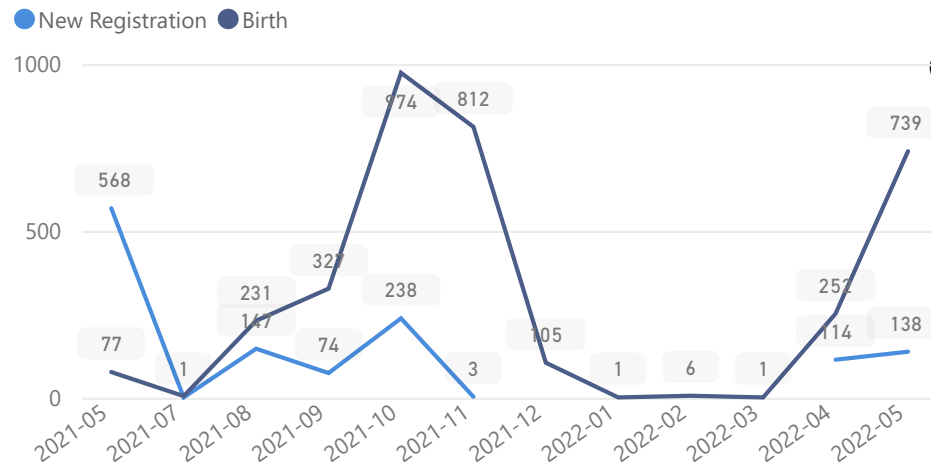

Elderly

4 %

5,466

Total Refugees

126,007

Total Asylum-Seekers

15

Female

Country of Origin

Country of Origin	Total
South Sudan	125,692
Democratic Republic of the Congo	55
Sudan	37
Rwanda	9

Age & Gender Breakdown

Specific Needs - Top 7

New Registration by Month

Occupation - Top 5

* Age is between 18 - 59 years for Occupation

Assistance Status