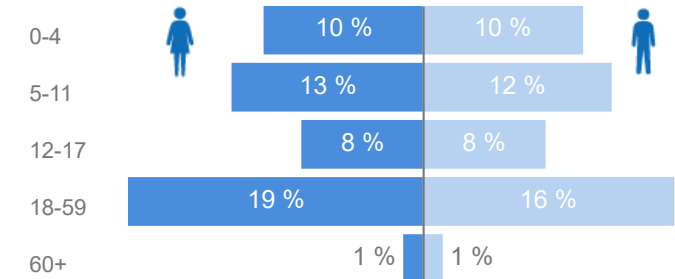

2 %
2,033

Total Refugees

81,210

Total Asylum-Seekers

1,177

Female

52 %
42,610

Youth 15-24

Age & Gender Breakdown

Specific Needs - Top 7

New Registration by Month

● New Registration ● Birth

Occupation - Top 5

* Age is between 18 - 59 years for Occupation

Assistance Status