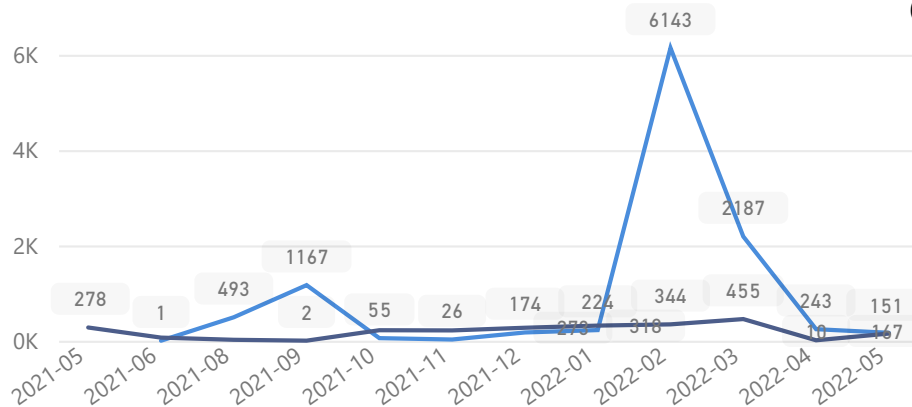

2 %
2,033

Total Refugees

81,210

Total Asylum-Seekers

1,177

Female

52 %
42,610

Youth 15-24

Country of Origin

Country of Origin	Total
Democratic Republic of the Congo	81,915
Rwanda	327
South Sudan	123
Burundi	47
Somalia	12
Kenya	7
Central African Republic	2
Eritrea	2
United Republic of Tanzania	2

Age & Gender Breakdown

Specific Needs - Top 7

New Registration by Month

● New Registration ● Birth

Occupation - Top 5

* Age is between 18 - 59 years for Occupation

Assistance Status