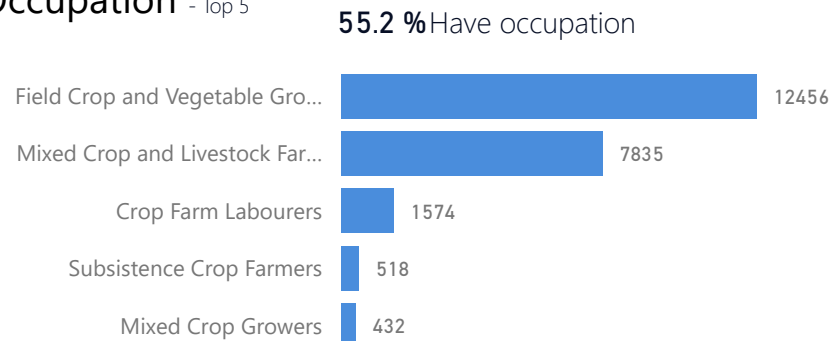

Country of Origin

Country of Origin	Total
Democratic Republic of the Congo	81,915
Rwanda	327
South Sudan	123
Burundi	47
Somalia	12
Kenya	7
Central African Republic	2
Eritrea	2
United Republic of Tanzania	2

Age & Gender Breakdown

Specific Needs - Top 7

New Registration by Month

● New Registration ● Birth

Occupation - Top 5

* Age is between 18 - 59 years for Occupation

Assistance Status