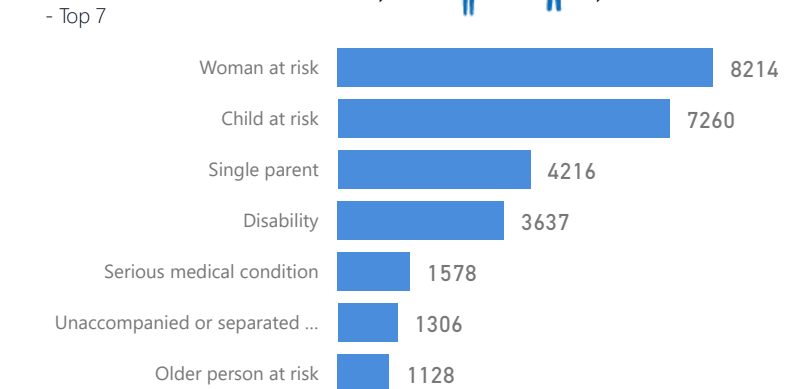

2 %
2,033

Total Refugees

81,210

Total Asylum-Seekers

1,177

Female

52 %
42,610

Youth 15-24

18 %
14,448

Zones - Top 10

Level3	HHs	Individuals
Kyempango	7,036	27,645
Kaihora	2,225	10,770
Mahani	2,279	9,717
Nkoma	1,726	7,935
Base Camp	1,848	7,931
Ntenungi	1,741	7,845
Mahiga	920	3,908
Kikuura	568	2,498
Waijagahe	417	1,934
Buguta	323	1,484

Country of Origin

Country of Origin	Total
Democratic Republic of the Congo	81,915
Rwanda	327
South Sudan	123
Burundi	47
Somalia	12
Kenya	7
Central African Republic	2
Eritrea	2
United Republic of Tanzania	2

Age & Gender Breakdown

Specific Needs - Top 7

New Registration by Month

● New Registration ● Birth

Occupation - Top 5

* Age is between 18 - 59 years for Occupation

Assistance Status